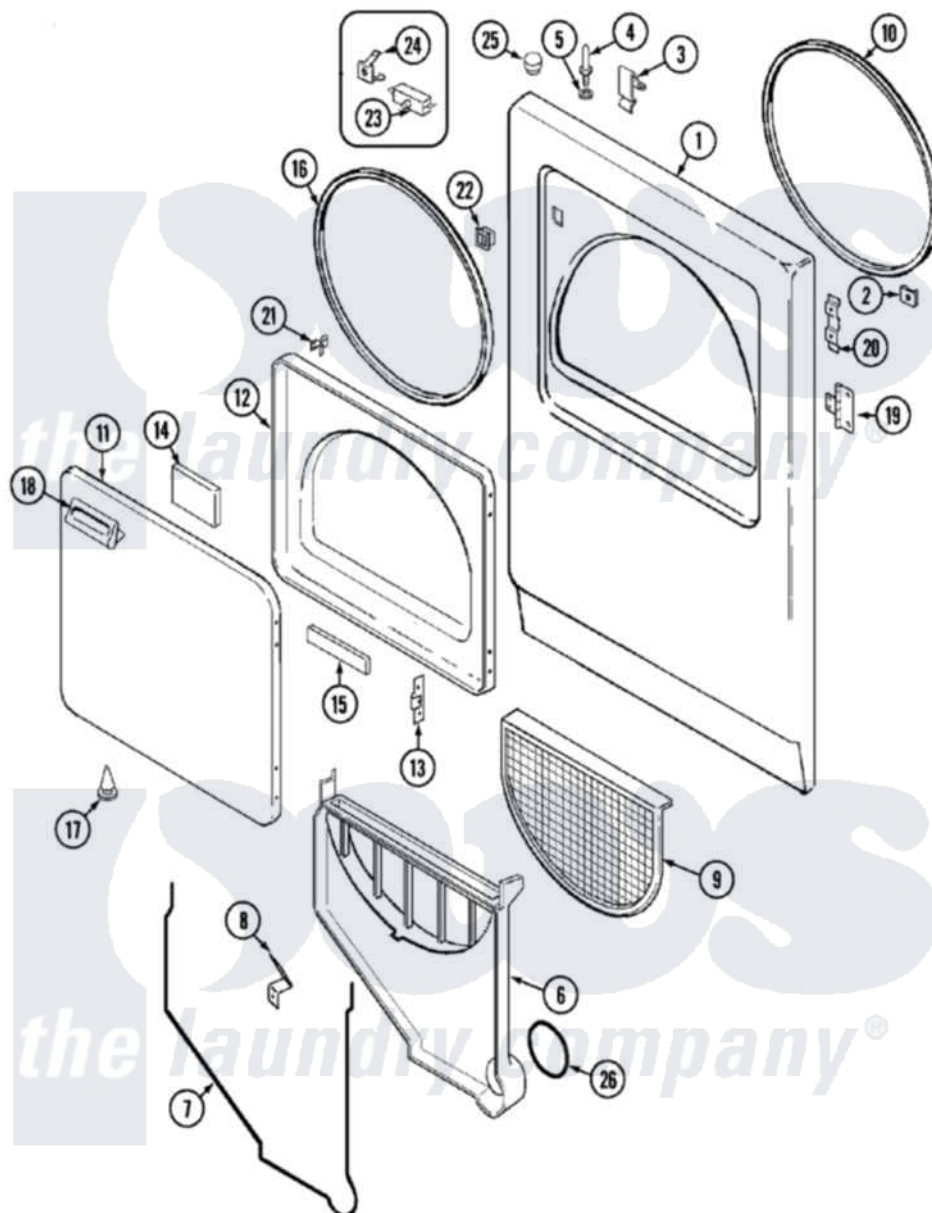

Norge DEL263W 05 - DOOR (REV. E)

Norge Residential Norge DEL263W Dryer Parts Parts Diagram 05 - DOOR (REV. E)

Click on the part number to view part

Item	Original Part Number	Replaced By	Status	Part Description
1	53-0726	31001771		Panel, Front
2	25-7820	489478		Screw, 8 X 1/2
"	25-7817		Not Available	CLIP, U-TYPE
3	25-7220			Clip, Cabinet Top
4	63-6148	53-0643		Pin, Locator
5	25-0224	3400029		Nut, Adapter Plate
"	53-0200			Sleeve, Locator Pin
6	53-1299	12001324		Duct Kit, Collector
"	25-7810	415013-35		Screw
7	53-0204			Seal
8	53-0123			Clip
9	53-0918			Filter, Lint
10	53-0282	31001637		Seal Assembly, Cylinder Front
11	53-0154			Panel, Outer Door
12	53-0912		Not Available	PANEL, INNER DOOR (WHT)
13	53-0119			Clip, Hinge

14	53-0251	53-1490	Door Pad
15	53-0252	53-1491	Door Pad
16	25-7770	3196169	Screw, Element
"	53-0112	31001529	Seal, Door
17	25-3534	25-7889	Plug Button
18	25-7810	415013-35	Screw
"	53-0928	53-0927	Handle, Door
19	53-0122	53-1492	Hinge, Dryer Door
"	25-7809		Screw, No.6-20 1/2 Flthd Torx
20	53-0121	Not Available	TWIN NUT
21	LA-1003		Door Catch Kit
"	73-0033	LA-1003	Door Catch Kit
22	25-7828	489483	Screw 10-32 X 1/2
"	53-0187	LA-1003	Door Catch Kit
"	LA-1005		Switch Kit
23	53-0148		Switch, Door
24	63-5990	31001319	Clip, Switch
25	33-2653		Bumper, Cabinet
26	53-0203	12001324	Duct Kit, Collector