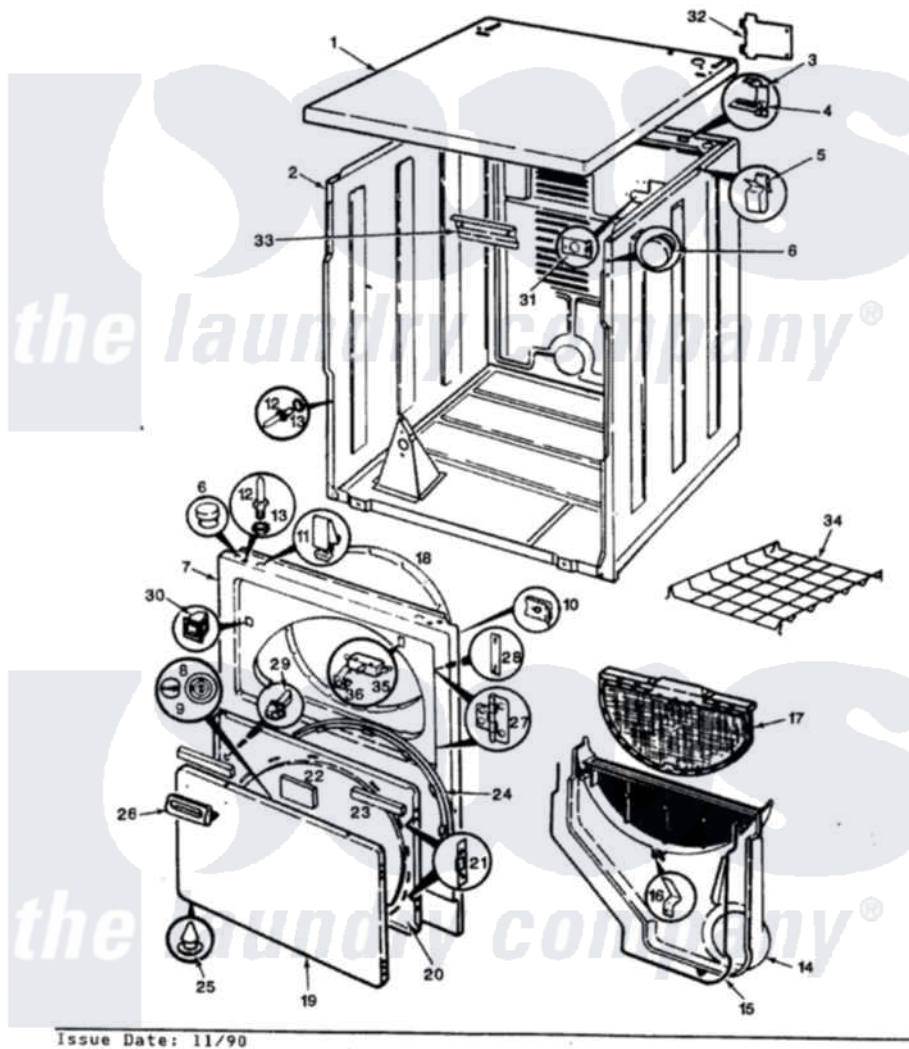

Norge DEL263W 06 - EXTERIOR (REV. A-D)

SECTION: EXTERIOR
MODEL: DEL263

Issue Date: 11/90

Norge [Residential Norge DEL263W Dryer Parts](#) Parts Diagram 06 - EXTERIOR (REV. A-D)
Click on the part number to view part

Item	Original Part Number	Replaced By	Status	Part Description
1	53-1711		Not Available	CABINET TOP (DRYER)
"	53-0314		Not Available	CABINET TOP
2	53-1644	31001714		Cabinet And Base Assembly
"	53-0160	31001714		Cabinet And Base Assembly
3	63-5712			Hinge, Cabinet Top
4	25-3092	90767		Screw, 8A X 3/8 HeX Washer Head Tapping
"	33-0930			Pad, Top Hinge
5	25-3034			Clip, Wiring
6	33-2653			Bumper, Cabinet
7	53-0726	31001771		Panel, Front
8	W10124350		Not Available	NOT REQUIRED PART OR SEE NOTE NOT REQUIRED
9	W10124350		Not Available	NOT REQUIRED PART OR SEE NOTE NOT REQUIRED
10	25-7820	489478		Screw, 8 X 1/2
"	25-7817		Not Available	CLIP, U-TYPE