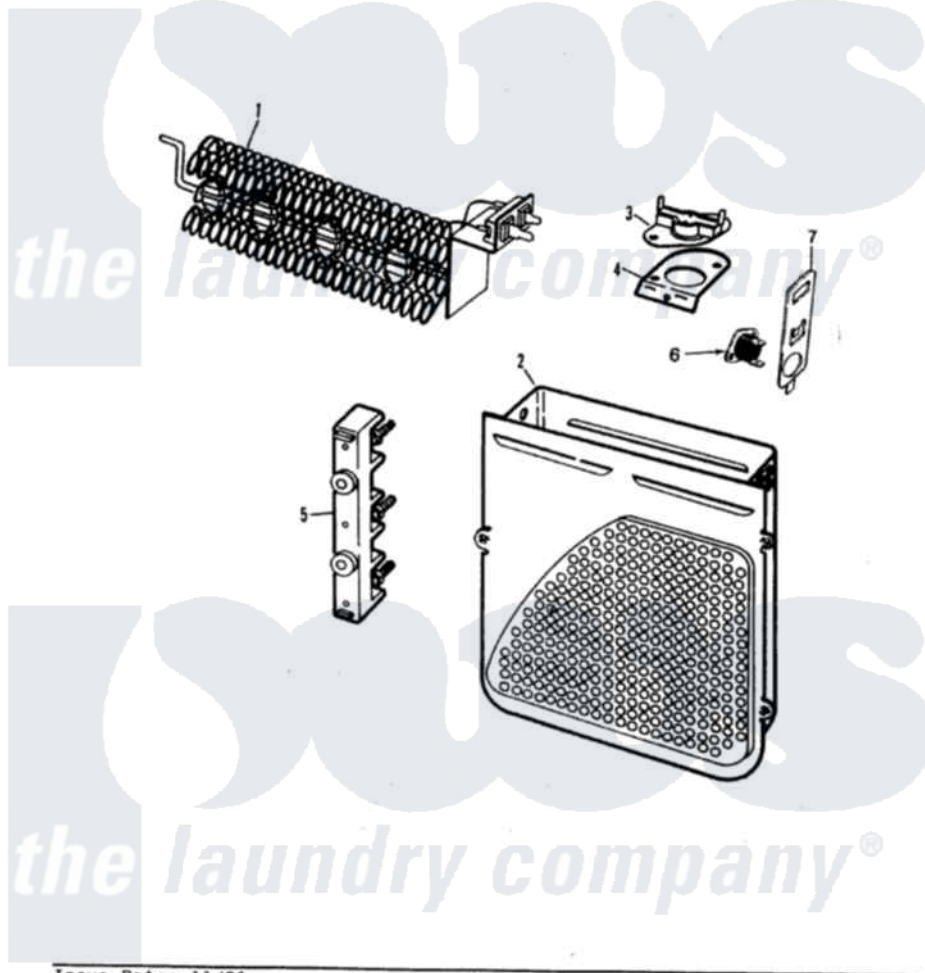

# Norge DEL263W 07 - HEATER (REV. A-D)

SECTION: HEATER  
MODEL: DEL263

Issue Date: 11/90

Norge Residential Norge DEL263W Dryer Parts Parts Diagram 07 - HEATER (REV. A-D)  
Click on the part number to view part

Item	Original Part Number	Replaced By	Status	Part Description
1	<a href="#">25-7863</a>			Screw
"	53-0920	<a href="#">LA-1044</a>		Element
2	25-7819	<a href="#">M0217225</a>		Screw
"	<a href="#">53-1232</a>			Heater Housing Assembly
3	<a href="#">53-0771</a>			Thermostat, Hi-Limit
"	25-3083	<a href="#">212951</a>		Screw, No.6-32 X 1/4 Inch
4	<a href="#">53-0285</a>			Bracket, Thermostat
"	25-7741	<a href="#">W10116760</a>		Screw
5	53-0166	<a href="#">53-1518</a>		Block, Terminal
"	25-0027	<a href="#">112432</a>		Nut
"	25-6124		Not Available	NUT
"	25-3123		Not Available	WASHER, CUP
"	<a href="#">25-3122</a>			Washer, Flat
"	25-7803	<a href="#">3400074</a>		Screw
6	<a href="#">53-1182</a>			Fuse, Thermal
7	<a href="#">53-1181</a>			Bracket, Thermal Fuse