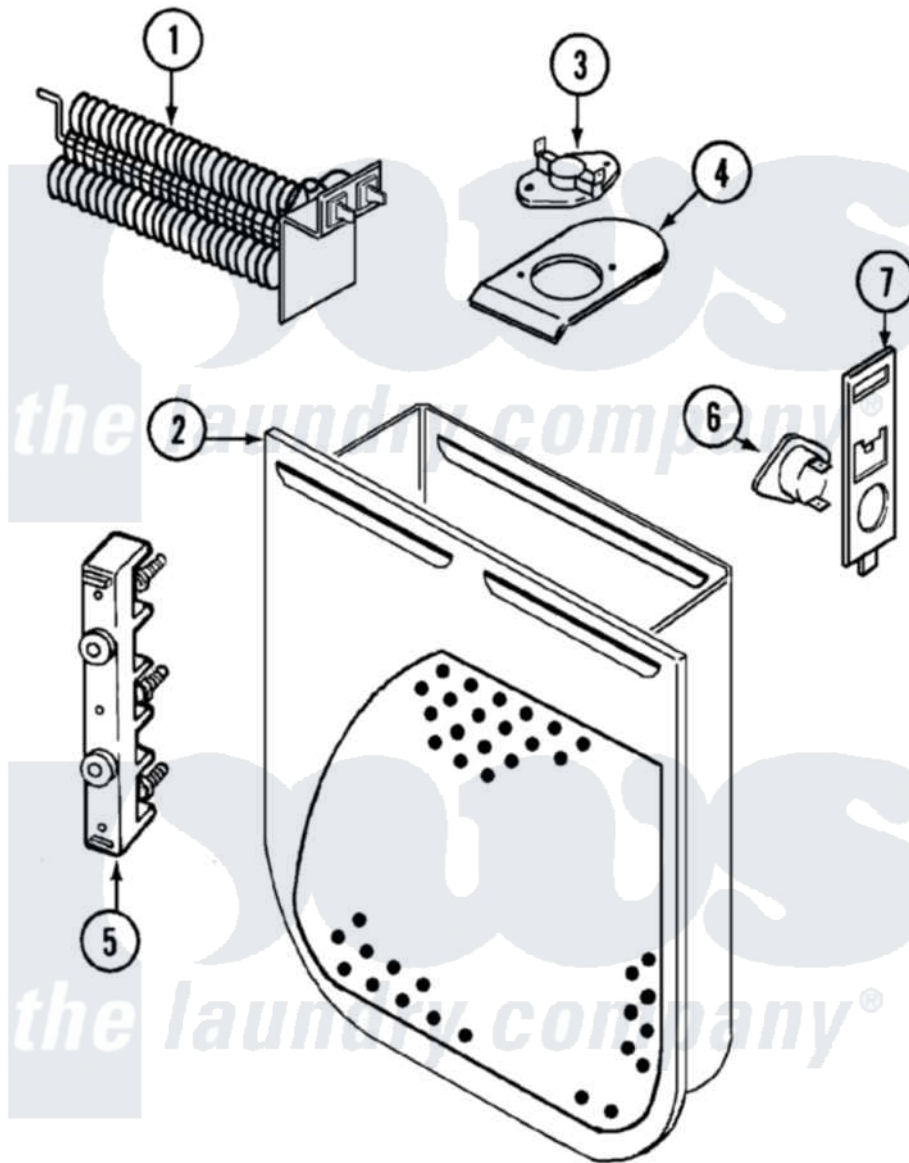

# Norge DEL263W 08 - HEATER (REV. E)

Norge [Residential Norge DEL263W Dryer Parts](#) Parts Diagram 08 - HEATER (REV. E)  
 Click on the part number to view part

Item	Original Part Number	Replaced By	Status	Part Description
1	<a href="#">25-7863</a>			Screw
"	53-0920	<a href="#">LA-1044</a>		Element
2	25-7819	<a href="#">M0217225</a>		Screw
"	<a href="#">53-1232</a>			Heater Housing Assembly
3	<a href="#">53-0771</a>			Thermostat, Hi-Limit
"	25-3083	<a href="#">212951</a>		Screw, No.6-32 X 1/4 Inch
4	<a href="#">53-0285</a>			Bracket, Thermostat
"	25-7741	<a href="#">W10116760</a>		Screw
5	53-0166	<a href="#">53-1518</a>		Block, Terminal
"	25-0027	<a href="#">112432</a>		Nut
"	25-6124		Not Available	NUT
"	25-3123		Not Available	WASHER, CUP
"	<a href="#">25-3122</a>			Washer, Flat
"	25-7803	<a href="#">3400074</a>		Screw
6	<a href="#">53-1182</a>			Fuse, Thermal
7	<a href="#">53-1181</a>			Bracket, Thermal Fuse