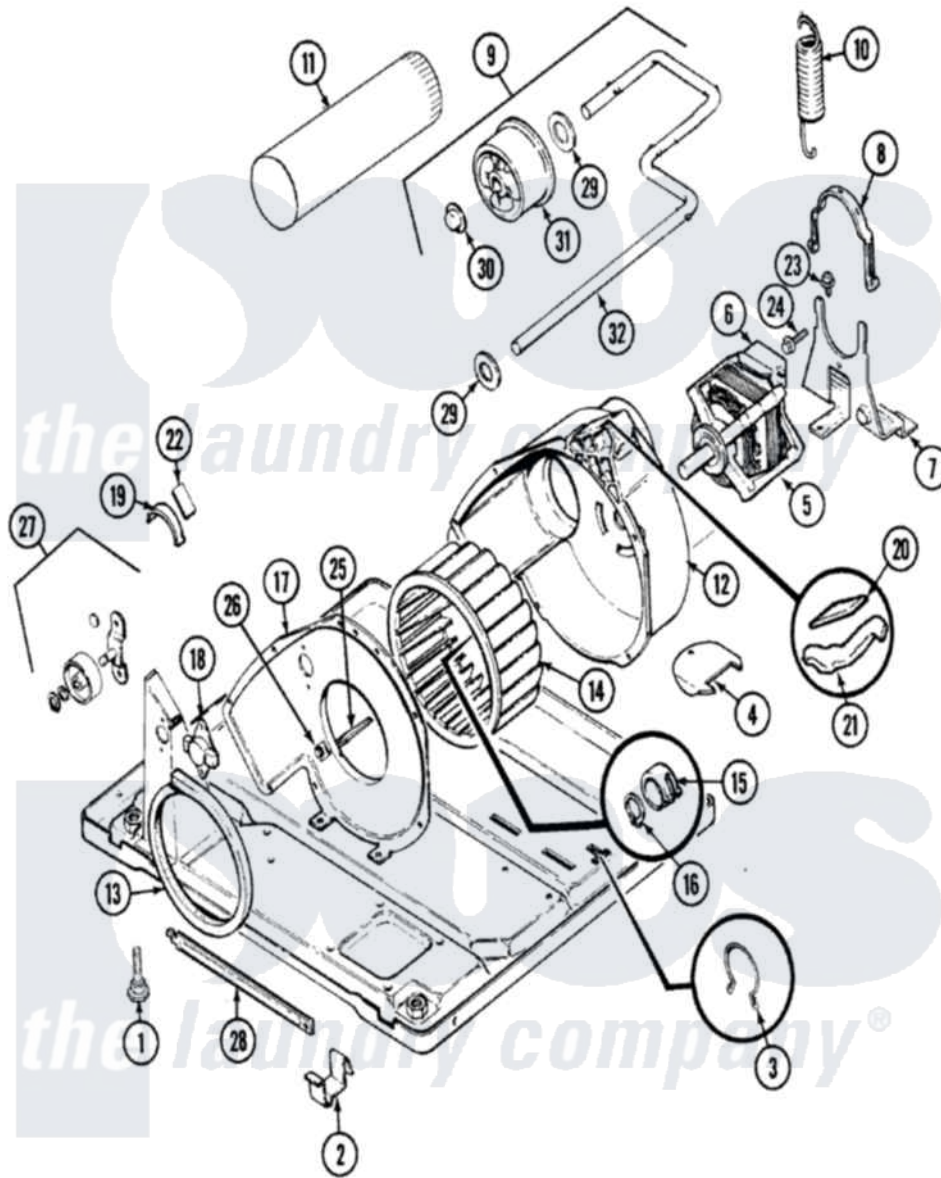

# Norge DEL263W 09 - MOTOR & DRIVE (REV. E)

Norge [Residential Norge DEL263W Dryer Parts](#) Parts Diagram 09 - MOTOR & DRIVE (REV. E)  
 Click on the part number to view part

Item	Original Part Number	Replaced By	Status	Part Description
1	63-5519		Not Available	LEG, LEVELING
2	<a href="#">53-0120</a>			Clip, Front Panel
3	25-7027	<a href="#">16515</a>		Clip
4	25-7741	<a href="#">W10116760</a>		Screw
"	53-0153		Not Available	SHIELD, WIRING
5	53-2276		Not Available	MOTOR & PULLEY ASSY (230V,60HZ)
"	53-1080	<a href="#">341241</a>		Belt
6	53-0693	<a href="#">53-0332</a>		Motor Switch
7	25-7811		Not Available	SCREW
"	53-1932	<a href="#">31001570</a>		Bracket, Motor
8	53-0214	<a href="#">660658</a>		Clamp, Motor Mounting 343481 685441
9	<a href="#">53-2287</a>			Idler Assembly
10	53-2209	<a href="#">31001465</a>		Spring, Idler
11	25-2134	<a href="#">W10116760</a>		Screw
"	<a href="#">53-0134</a>			Duct, Exhaust