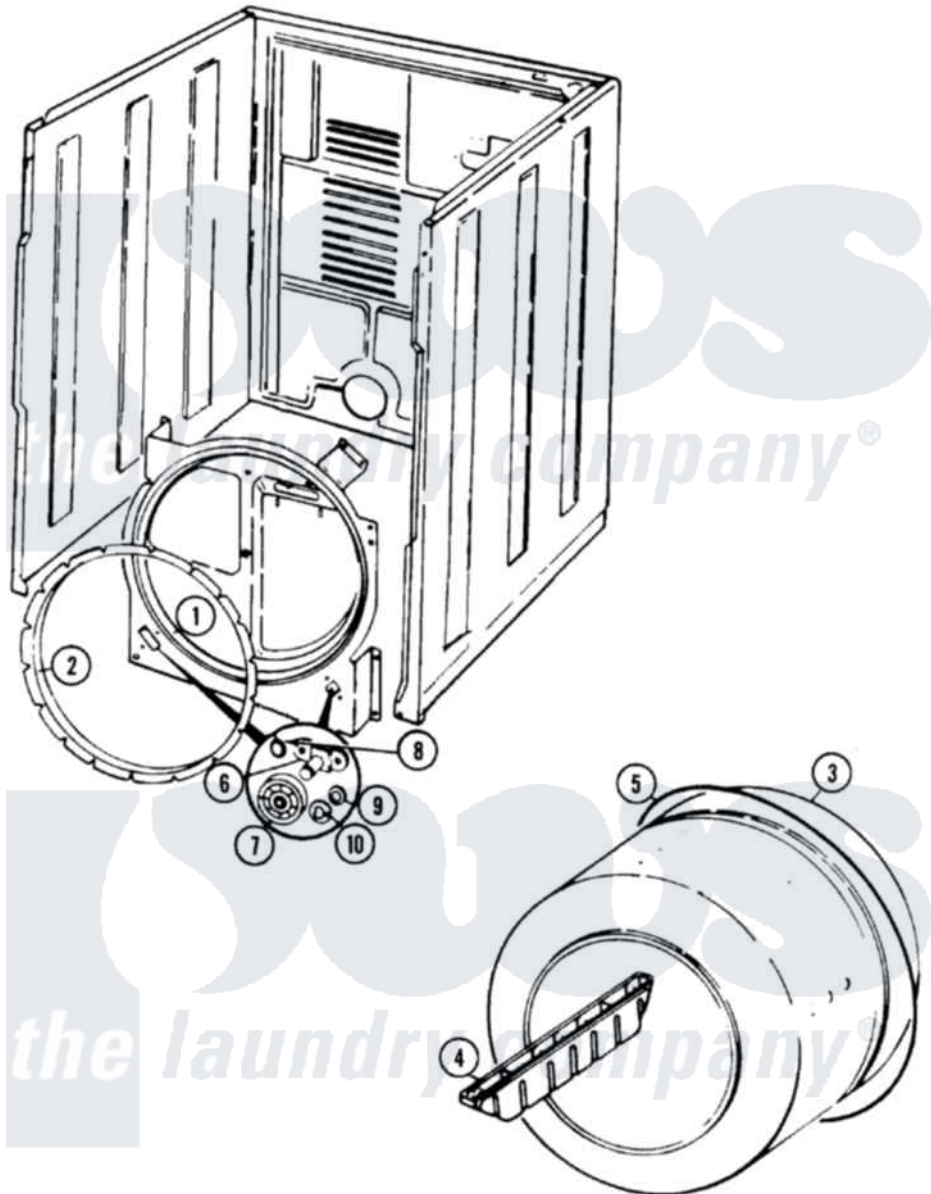

Norge DEL263W 10 - TUMBLER (REV. E)

[Norge Residential Norge DEL263W Dryer Parts](#) Parts Diagram 10 - TUMBLER (REV. E)
 Click on the part number to view part

Item	Original Part Number	Replaced By	Status	Part Description
1	53-0131	LA-1054		Dryer Bulkhead Kit
"	25-7733	681414		Screw, 10AB X 1/2
2	53-0282	31001637		Seal Assembly, Cylinder Front
3	53-0178	53-1250		Cylinder
4	53-0117		Not Available	BAFFLE, GRAY
"	25-7759	3196164		Screw
5	53-1080	341241		Belt
6	53-0197			Support Assembly-Cylinder Rear
"	25-7101	3351614		Screw, Gearcase Cover Mounting
7	53-0642	31001096		Roller
8	25-7813			Spacer
9	25-7814			Washer
10	LA-1008			Rr Roller Kit
"	25-7854			Ring, Retaining