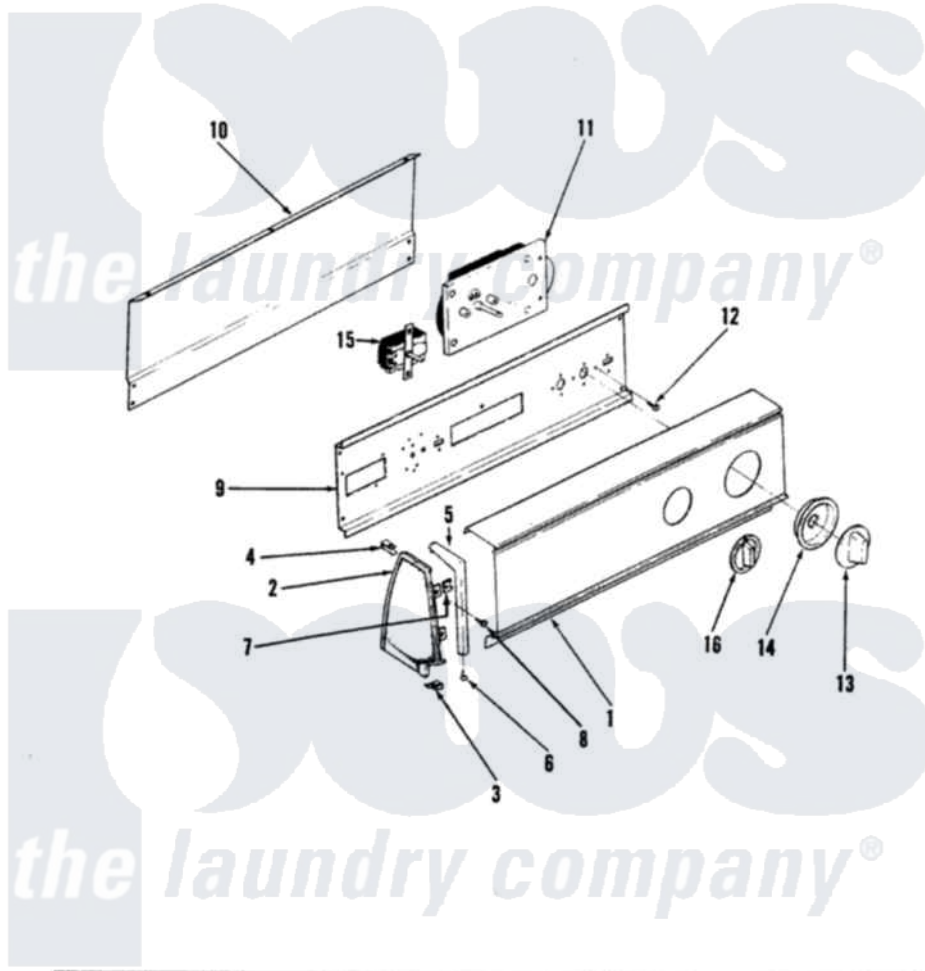

Norge DEM202A 01 - CONTROL PANEL (REV. A-D)

SECTION: BACKGUARD
 MODEL: DEM202

Issue Date: 8/90

Norge [Residential Norge DEM202A Dryer Parts](#) Parts Diagram 01 - CONTROL PANEL (REV. A-D)
 Click on the part number to view part

Item	Original Part Number	Replaced By	Status	Part Description
1	53-2306		Not Available	CONTROL PANEL
"	53-1613		Not Available	CONTROL PANEL
2	35-2488	21001452		Cap- End
"	25-7649	910187		Screw
"	25-7697	25-2219		Screw
"	25-7702			Speedclip, End Cap To Control Panel
"	25-7851			Speedclip, End Cap To Top
"	35-2487	21001451		Cap- End
"	53-0264			RH Endcap
"	53-0265			LH Endcap
3	25-7851			Speedclip, End Cap To Top
"	25-7697	25-2219		Screw
4	25-7435	33002917		Screw, No.10-16
"	25-7852			Speedclip, Rr Shld To End Cap
5	53-0280		Not Available	TRIM, END CAP (LT)

"	53-0279	Not Available	TRIM, END CAP (RT)
6	25-7760		Screw
7	25-7702		Speedclip, End Cap To Control Panel
8	25-3092	90767	Screw, 8A X 3/8 HeX Washer Head Tapping
9	53-0365	53-1676	Shield, Control
"	53-1676		Shield, Control
10	53-0268	21001460	Shield, Rear
"	35-2688	21001460	Shield, Rear
11	63-6752	Not Available	TIMER MOTOR
"	63-6743	31001484	Resistor Assembly
"	53-1547		Timer
"	53-1803		Timer
12	25-7435	33002917	Screw, No.10-16
"	25-0205	216412	Screw, Bracket To Timer
13	53-1530	31001219	Knob Ski
14	53-1290	Not Available	SKIRT, TIMER
15	53-1267	53-0456	Switch, Selector
"	25-3092	90767	Screw, 8A X 3/8 HeX Washer Head Tapping
16	35-2186	Not Available	KNOB, SELECTOR
"	63-6731	53-1639	Buzzer Assembly
"	25-3092	90767	Screw, 8A X 3/8 HeX Washer Head Tapping