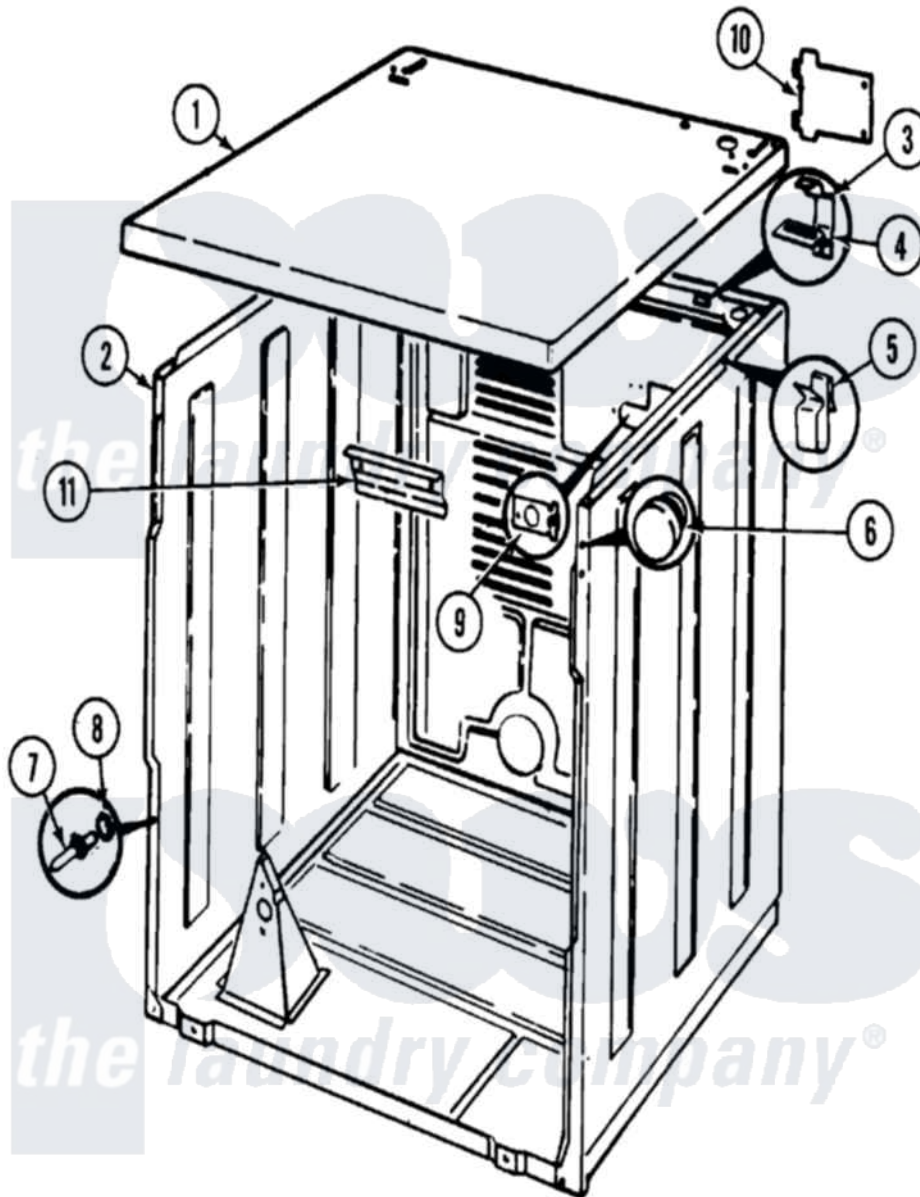

Norge DEM202HC 01 - CABINET (REV. E)

Norge [Residential Norge DEM202HC Dryer Parts](#) Parts Diagram 01 - CABINET (REV. E)

[Click on the part number to view part](#)

| Item | Original Part Number | Replaced By | Status | Part Description |
|------|-------------------------|-------------------------|---------------|---|
| 1 | 53-1711-25 | | Not Available | CABINET TOP (DRYER) |
| 2 | 53-1644-25 | | Not Available | CABINET & BASE ASSY.(WHT) |
| 3 | 63-5712 | | | Hinge, Cabinet Top |
| 4 | 33-0930 | | | Pad, Top Hinge |
| " | 25-3092 | 90767 | | Screw, 8A X 3/8 HeX Washer Head Tapping |
| 5 | 25-3034 | | | Clip, Wiring |
| 6 | 33-2653 | | | Bumper, Cabinet |
| 7 | 63-6148 | 53-0643 | | Pin, Locator |
| 8 | 53-0200 | | | Sleeve, Locator Pin |
| " | 25-0224 | 3400029 | | Nut, Adapter Plate |
| 9 | 53-0135 | | Not Available | SUPPORT, POWER CORD |
| 10 | 53-0136 | | | Cover, Supply Cord |
| " | 25-7857 | 90767 | | Screw, 8A X 3/8 HeX Washer Head Tapping |
| 11 | 53-0133 | | | Shield, Heat |