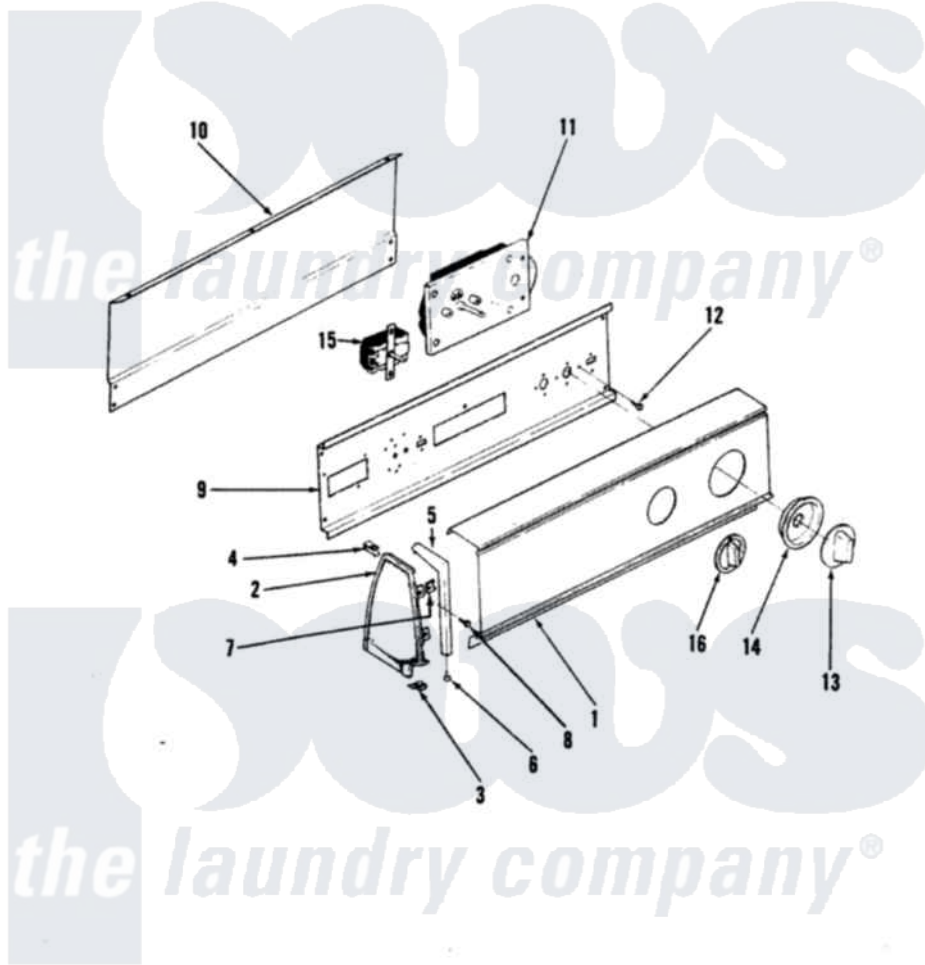

# Norge DEM202HC 02 - CONTROL PANEL (REV. A-D)

SECTION: BACKGUARD  
 MODEL: DEM202C

Issue Date: 6/90

Norge Residential Norge DEM202HC Dryer Parts Parts Diagram 02 - CONTROL PANEL (REV. A-D)  
 Click on the part number to view part

Item	Original Part Number	Replaced By	Status	Part Description
1	53-2306		Not Available	CONTROL PANEL
"	53-1613		Not Available	CONTROL PANEL
2	<a href="#">53-0264</a>			RH Endcap
"	25-7649	<a href="#">910187</a>		Screw
"	<a href="#">25-7702</a>			Speedclip, End Cap To Control Panel
"	35-2487	<a href="#">21001451</a>		Cap- End
"	35-2488	<a href="#">21001452</a>		Cap- End
"	<a href="#">53-0265</a>			LH Endcap
3	<a href="#">25-7851</a>			Speedclip, End Cap To Top
"	25-7697	<a href="#">25-2219</a>		Screw
4	25-7435	<a href="#">33002917</a>		Screw, No.10-16
"	<a href="#">25-7852</a>			Speedclip, Rr Shld To End Cap
5	53-0279		Not Available	TRIM, END CAP (RT)
"	53-0280		Not Available	TRIM, END CAP (LT)
6	<a href="#">25-7760</a>			Screw

7	<a href="#">25-7702</a>		Speedclip, End Cap To Control Panel
8	25-3092	<a href="#">90767</a>	Screw, 8A X 3/8 HeX Washer Head Tapping
9	<a href="#">53-1676</a>		Shield, Control
"	53-0365	<a href="#">53-1676</a>	Shield, Control
10	25-3092	<a href="#">90767</a>	Screw, 8A X 3/8 HeX Washer Head Tapping
"	35-2688	<a href="#">21001460</a>	Shield, Rear
"	53-0268	<a href="#">21001460</a>	Shield, Rear
11	<a href="#">53-1803</a>		Timer
"	53-0635	Not Available	TIMER MOTOR
"	53-1549	Not Available	TIMER
12	25-7435	<a href="#">33002917</a>	Screw, No.10-16
"	25-0205	<a href="#">216412</a>	Screw, Bracket To Timer
13	53-1290	Not Available	SKIRT, TIMER
14	53-1530	<a href="#">31001219</a>	Knob Ski
15	53-1267	<a href="#">53-0456</a>	Switch, Selector
"	25-3092	<a href="#">90767</a>	Screw, 8A X 3/8 HeX Washer Head Tapping
16	63-6731	<a href="#">53-1639</a>	Buzzer Assembly
"	35-2186	Not Available	KNOB, SELECTOR
NI	53-1446	Not Available	MANUAL, USE & CARE