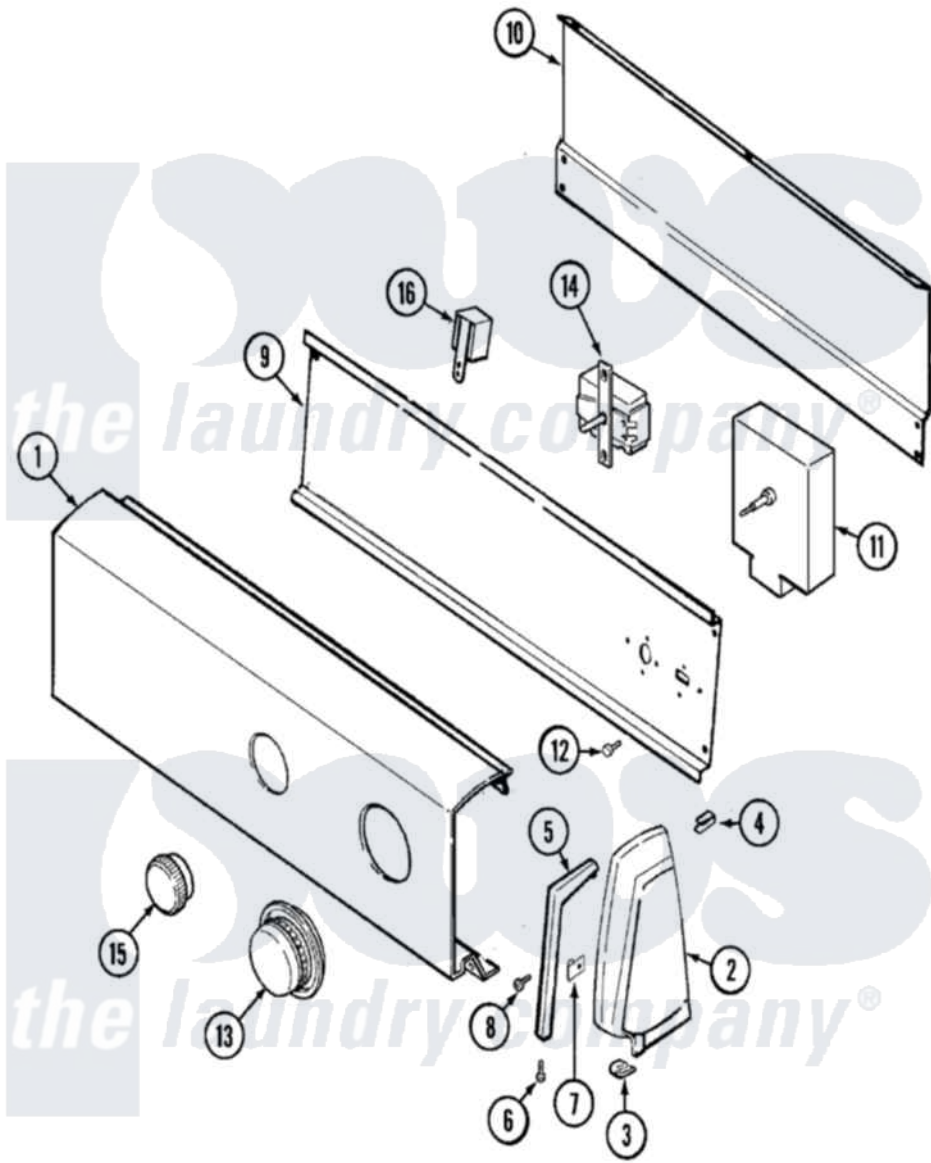

# Norge DEM202HC 03 - CONTROL PANEL (REV. E)

Norge Residential Norge DEM202HC Dryer Parts Parts Diagram 03 - CONTROL PANEL (REV. E)  
 Click on the part number to view part

Item	Original Part Number	Replaced By	Status	Part Description
1	53-2306		Not Available	CONTROL PANEL
2	25-7649	<a href="#">910187</a>		Screw
"	25-7697	<a href="#">25-2219</a>		Screw
"	<a href="#">25-7702</a>			Speedclip, End Cap To Control Panel
"	<a href="#">25-7851</a>			Speedclip, End Cap To Top
"	35-2487	<a href="#">21001451</a>		Cap- End
"	35-2488	<a href="#">21001452</a>		Cap- End
3	<a href="#">25-7851</a>			Speedclip, End Cap To Top
"	25-7697	<a href="#">25-2219</a>		Screw
4	25-7435	<a href="#">33002917</a>		Screw, No.10-16
"	<a href="#">25-7852</a>			Speedclip, Rr Shld To End Cap
5	53-0279		Not Available	TRIM, END CAP (RT)
"	53-0280		Not Available	TRIM, END CAP (LT)
6	<a href="#">25-7760</a>			Screw
7	<a href="#">25-7702</a>			Speedclip, End Cap To Control

	<a href="#">25-1102</a>		Panel
8	25-3092	<a href="#">90767</a>	Screw, 8A X 3/8 HeX Washer Head Tapping
9	<a href="#">53-1676</a>		Shield, Control
10	35-2688	<a href="#">21001460</a>	Shield, Rear
11	63-5743		Not Available
			MANUAL, USE & CARE
"	<a href="#">53-1803</a>		Timer
12	25-7435	<a href="#">33002917</a>	Screw, No.10-16
13	53-1530	<a href="#">31001219</a>	Knob Ski
14	53-1267	<a href="#">53-0456</a>	Switch, Selector
"	25-3092	<a href="#">90767</a>	Screw, 8A X 3/8 HeX Washer Head Tapping
15	35-2186		Not Available
			KNOB, SELECTOR
16	63-6731	<a href="#">53-1639</a>	Buzzer Assembly
"	25-3092	<a href="#">90767</a>	Screw, 8A X 3/8 HeX Washer Head Tapping
NI	53-1446-1		Not Available
			MANUAL, USE & CARE