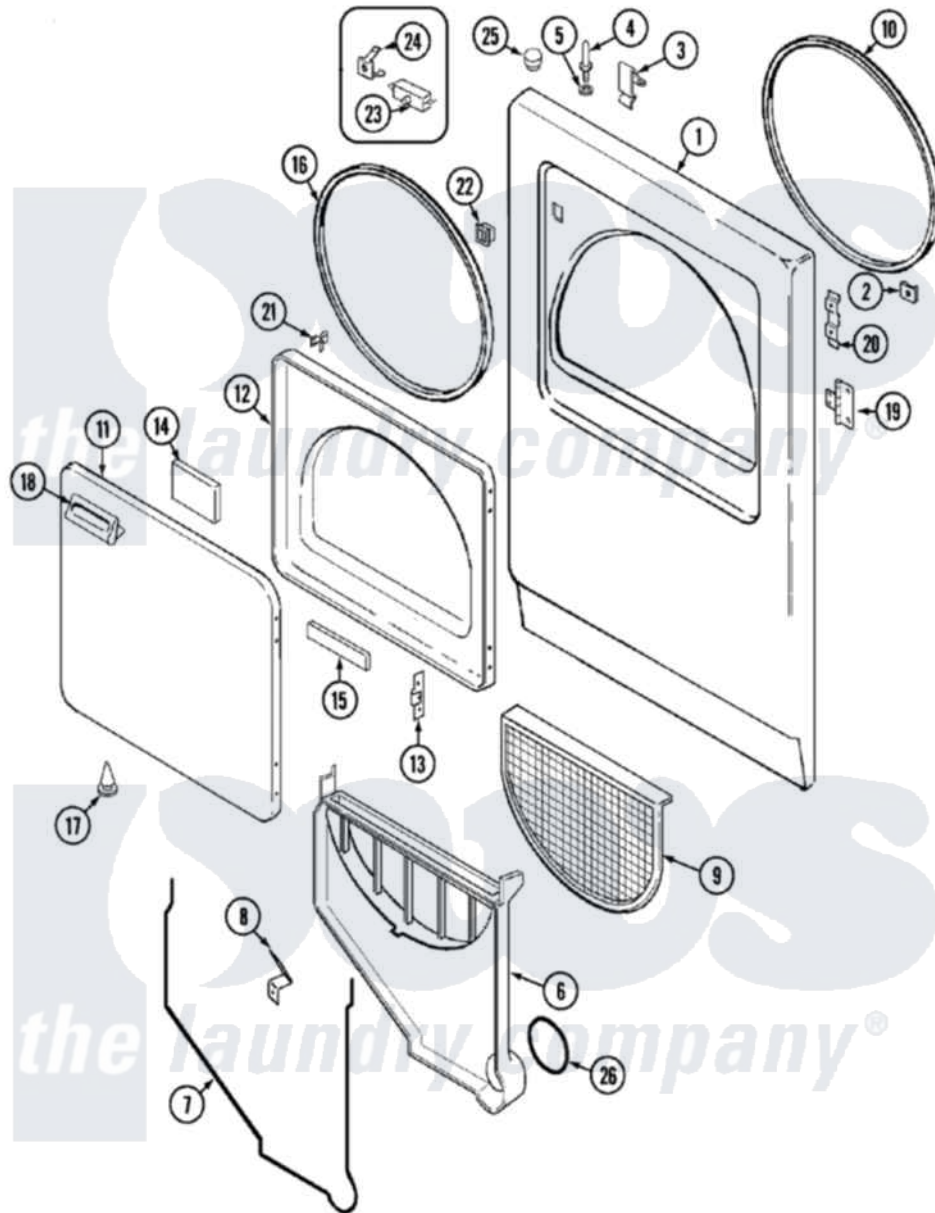

Norge DEM202HC 05 - DOOR (REV. E)

Norge Residential Norge DEM202HC Dryer Parts Parts Diagram 05 - DOOR (REV. E)
 Click on the part number to view part

Item	Original Part Number	Replaced By	Status	Part Description
1	53-0726-25		Not Available	PANEL, FRONT (H WHT)ELECTRIC
2	25-7820	489478		Screw, 8 X 1/2
"	25-7817		Not Available	CLIP, U-TYPE
3	25-7220			Clip, Cabinet Top
4	63-6148	53-0643		Pin, Locator
5	25-0224	3400029		Nut, Adapter Plate
"	53-0200			Sleeve, Locator Pin
6	53-1299	12001324		Duct Kit, Collector
"	25-7810	415013-35		Screw
7	53-0204			Seal
8	53-0123			Clip
9	53-0918			Filter, Lint
10	53-0282	31001637		Seal Assembly, Cylinder Front
11	53-0154-25		Not Available	PANEL, OUTER DOOR (H WHT)
12	53-0912		Not Available	PANEL, INNER DOOR (WHT)

13	53-0119		Clip, Hinge
14	53-0251	53-1490	Door Pad
15	53-0252	53-1491	Door Pad
16	25-7770	3196169	Screw, Element
"	53-0112	31001529	Seal, Door
17	25-3534	25-7889	Plug Button
18	25-7810	415013-35	Screw
"	53-0928	53-0927	Handle, Door
19	53-0122	53-1492	Hinge, Dryer Door
"	25-7809		Screw, No.6-20 1/2 Flthd Torx
20	53-0121	Not Available	TWIN NUT
"	LA-1003		Door Catch Kit
21	73-0033	LA-1003	Door Catch Kit
22	25-7828	489483	Screw 10-32 X 1/2
"	53-0187	LA-1003	Door Catch Kit
"	LA-1005		Switch Kit
23	53-0148		Switch, Door
24	63-5990	31001319	Clip, Switch
25	33-2653		Bumper, Cabinet
26	53-0203	12001324	Duct Kit, Collector