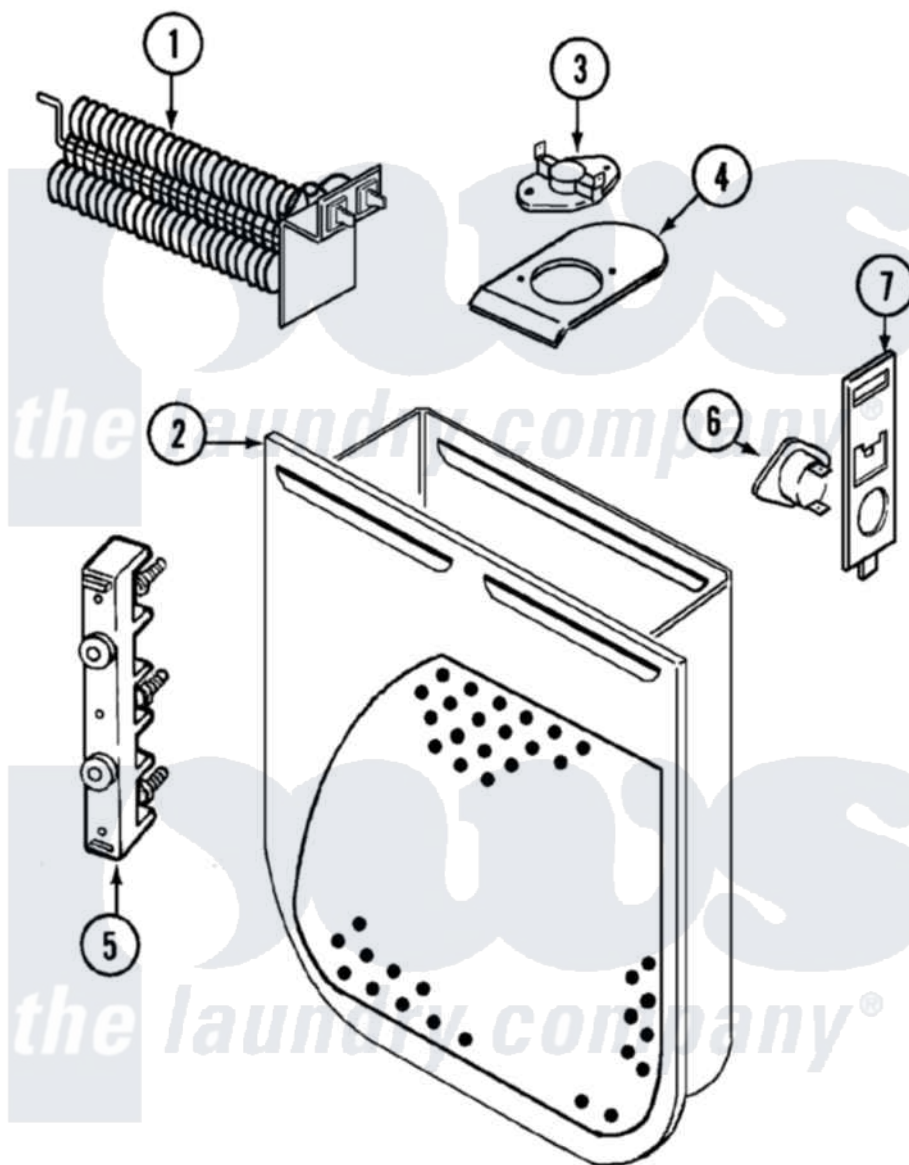

Norge DEM202HC 07 - HEATER (REV. E)

Norge Residential Norge DEM202HC Dryer Parts Parts Diagram 07 - HEATER (REV. E)
 Click on the part number to view part

Item	Original Part Number	Replaced By	Status	Part Description
1	25-7863			Screw
"	53-0920	LA-1044		Element
2	25-7819	M0217225		Screw
"	53-1232			Heater Housing Assembly
3	53-1493			Thermostat
"	25-3083	212951		Screw, No.6-32 X 1/4 Inch
4	53-0285			Bracket, Thermostat
"	25-7741	W10116760		Screw
5	53-0166	53-1518		Block, Terminal
"	25-0027	112432		Nut
"	25-6124		Not Available	NUT
"	25-3123		Not Available	WASHER, CUP
"	25-3122			Washer, Flat
"	25-7803	3400074		Screw
6	LA-1053			Fuse Kit, Thermal
7	53-1181			Bracket, Thermal Fuse