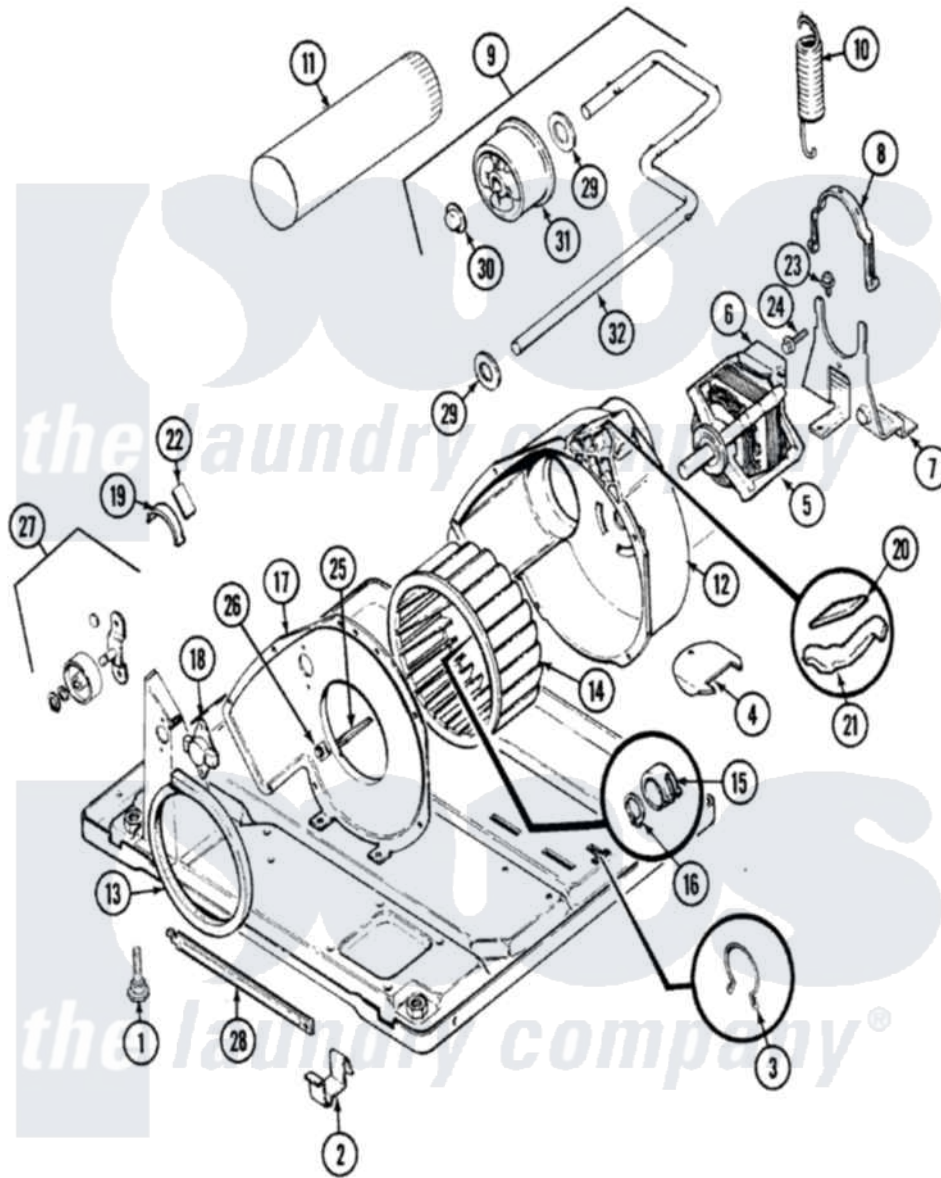

Norge DEM202HC 08 - MOTOR & DRIVE

[Norge Residential Norge DEM202HC Dryer Parts](#) Parts Diagram 08 - MOTOR & DRIVE
 Click on the part number to view part

Item	Original Part Number	Replaced By	Status	Part Description
1	63-5519		Not Available	LEG, LEVELING
2	53-0120			Clip, Front Panel
3	25-7027	16515		Clip
4	25-7741	W10116760		Screw
"	53-0153		Not Available	SHIELD, WIRING
5	53-2275	W10410996		Motor-Drive
"	53-1589	341241		Belt
6	53-0693	53-0332		Motor Switch
7	25-7811		Not Available	SCREW
"	53-1932	31001570		Bracket, Motor
8	53-0214	660658		Clamp, Motor Mounting 343481 685441
9	53-2287			Idler Assembly
10	53-2209	31001465		Spring, Idler
11	25-2134	W10116760		Screw
"	53-0134			Duct, Exhaust
12	53-1801			Housing, Blower

13	53-0203	12001324	Duct Kit, Collector
14	53-0106		Blower Wheel
15	25-7823	312967	Clamp, Blower Housing
16	25-7855		Ring, Retaining
17	25-7807	33002917	Screw, No.10-16
"	53-1934		Cover, Blower Housing
18	25-2134	W10116760	Screw
"	53-1107		Thermostat, Control
19	53-0185	31001470	Glide, Tumbler
"	LA-1006		Glide Kit, Tumbler
20	53-0724	31001356	Pad, Glide
21	53-0183	31001469	Glide, Tumbler
22	53-1684	31001356	Pad, Glide
"	LA-1008		Rr Roller Kit
23	25-7699	Not Available	STRAIN RELIEF
24	25-7674		Screw
25	53-1026		Guide, Vane Inlet
26	25-3457		Screw, Sems
27	LA-1007	12002126	Reinforcement Brace/Glide Kit
28	LA-2010	53-1625	Brace, Tumbler Support
29	25-7815		Washer
30	25-7957		Pushnut
31	53-1628	31001344	Pulley, Idler
32	53-2250	53-2287	Idler Assembly