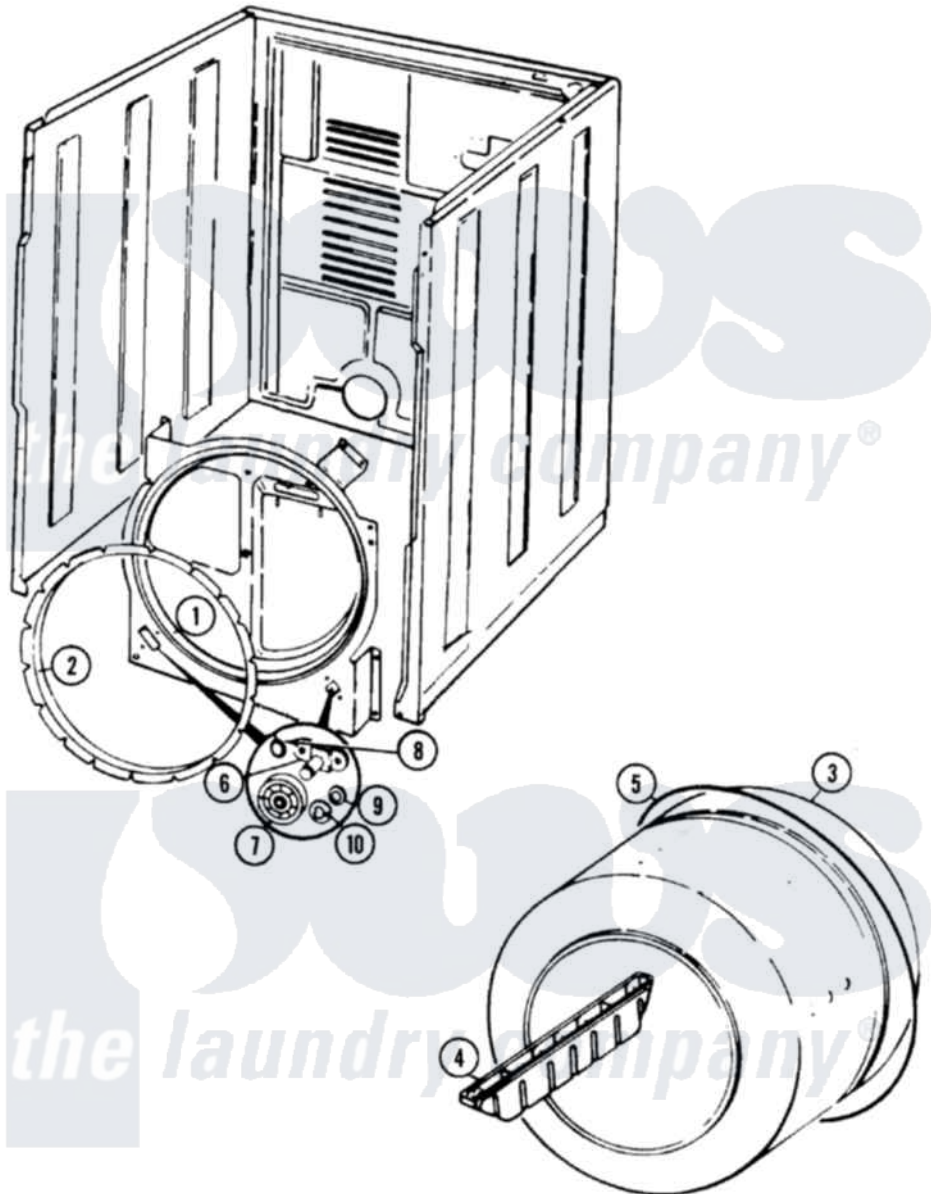

Norge DEM202HC 09 - TUMBLER (REV. E)

Norgo Residential Norgo DEM202HC Dryer Parts Parts Diagram 09 - TUMBLER (REV. E)
 Click on the part number to view part

Item	Original Part Number	Replaced By	Status	Part Description
1	53-1703	LA-1054		Dryer Bulkhead Kit
"	25-7733	681414		Screw, 10AB X 1/2
2	53-0282	31001637		Seal Assembly, Cylinder Front
3	53-1250			Cylinder
4	53-0117		Not Available	BAFFLE, GRAY
"	25-7759	3196164		Screw
5	53-1589	341241		Belt
6	53-0197			Support Assembly-Cylinder Rear
"	25-7101	3351614		Screw, Gearcase Cover Mounting
7	53-0642	31001096		Roller
8	25-7813			Spacer
9	25-7814			Washer
10	LA-1008			Rr Roller Kit
"	25-7854			Ring, Retaining