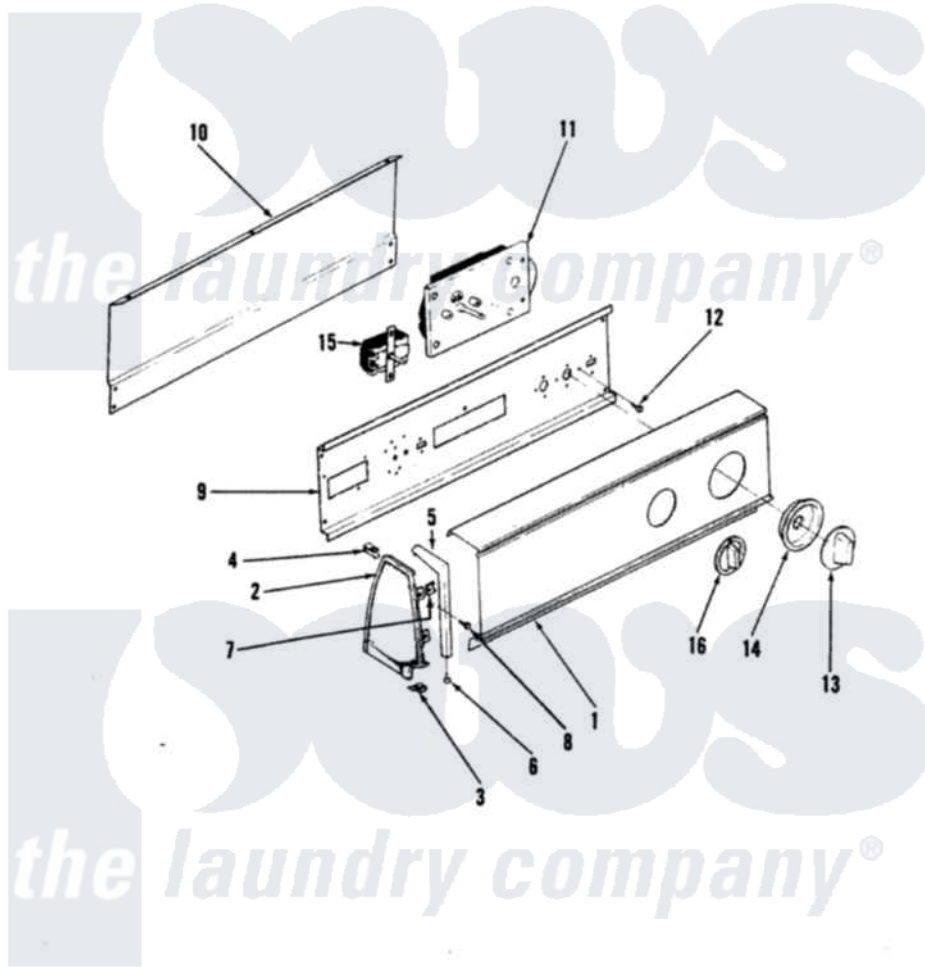

Norge DEM202WC 02 - CONTROL PANEL (REV. A-D)

SECTION: BACKGUARD
MODEL: DEM202C

Issue Date: 6/90

Norge Residential Norge DEM202WC Dryer Parts Parts Diagram 02 - CONTROL PANEL (REV. A-D)
Click on the part number to view part

Item	Original Part Number	Replaced By	Status	Part Description
1	53-2306		Not Available	CONTROL PANEL
"	53-1613		Not Available	CONTROL PANEL
2	53-0264			RH Endcap
"	25-7649	910187		Screw
"	25-7702			Speedclip, End Cap To Control Panel
"	35-2487	21001451		Cap- End
"	35-2488	21001452		Cap- End
"	53-0265			LH Endcap
3	25-7851			Speedclip, End Cap To Top
"	25-7697	25-2219		Screw
4	25-7435	33002917		Screw, No.10-16
"	25-7852			Speedclip, Rr Shld To End Cap
5	53-0279		Not Available	TRIM, END CAP (RT)
"	53-0280		Not Available	TRIM, END CAP (LT)
6	25-7760			Screw

7	25-7702		Speedclip, End Cap To Control Panel
8	25-3092	90767	Screw, 8A X 3/8 HeX Washer Head Tapping
9	53-1676		Shield, Control
"	53-0365	53-1676	Shield, Control
10	25-3092	90767	Screw, 8A X 3/8 HeX Washer Head Tapping
"	35-2688	21001460	Shield, Rear
"	53-0268	21001460	Shield, Rear
11	53-1803		Timer
"	53-0635	Not Available	TIMER MOTOR
"	53-1549	Not Available	TIMER
12	25-7435	33002917	Screw, No.10-16
"	25-0205	216412	Screw, Bracket To Timer
13	53-1290	Not Available	SKIRT, TIMER
14	53-1530	31001219	Knob Ski
15	53-1267	53-0456	Switch, Selector
"	25-3092	90767	Screw, 8A X 3/8 HeX Washer Head Tapping
16	63-6731	53-1639	Buzzer Assembly
"	35-2186	Not Available	KNOB, SELECTOR
NI	53-1446	Not Available	MANUAL, USE & CARE