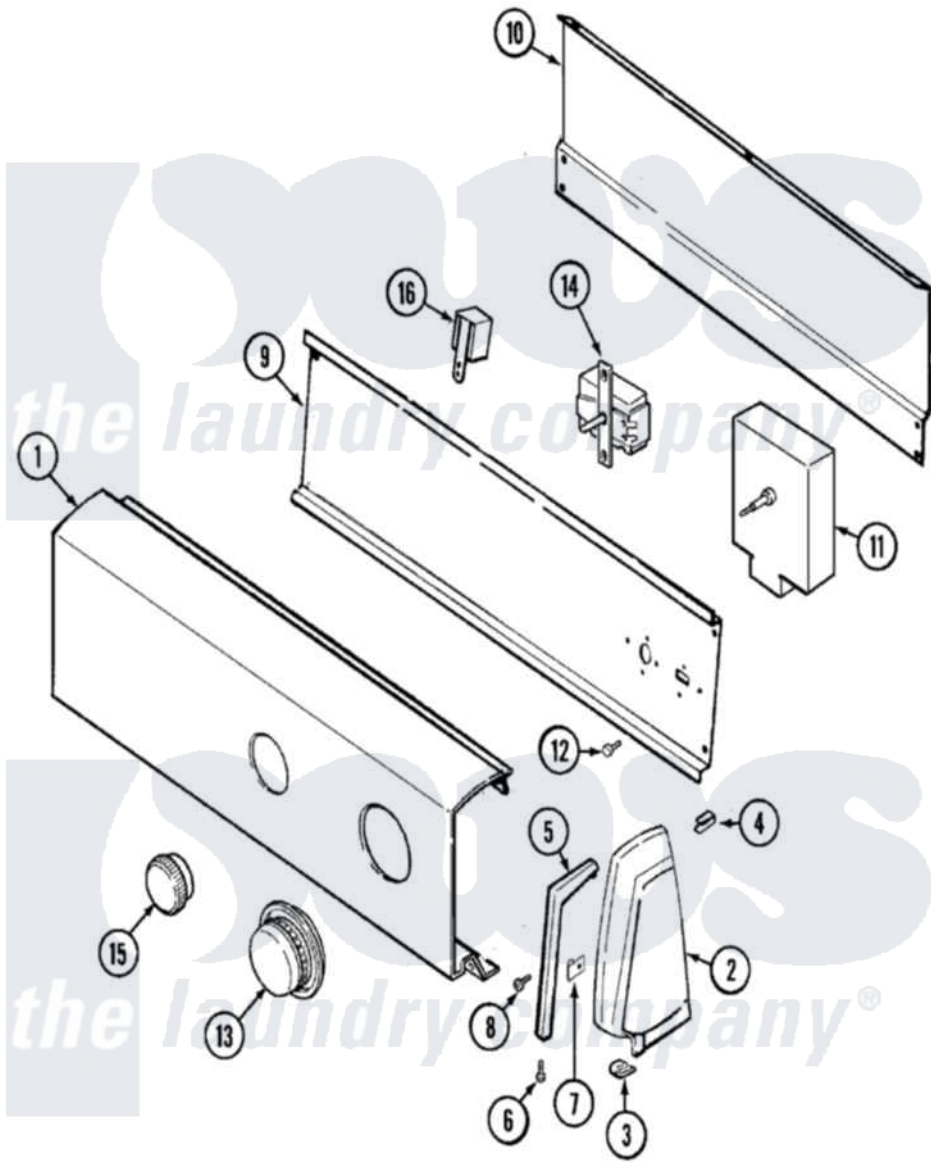

Norge DEM202WC 03 - CONTROL PANEL (REV. E)

Norge Residential Norge DEM202WC Dryer Parts Parts Diagram 03 - CONTROL PANEL (REV. E)
 Click on the part number to view part

Item	Original Part Number	Replaced By	Status	Part Description
1	53-2306		Not Available	CONTROL PANEL
2	25-7649	910187		Screw
"	25-7697	25-2219		Screw
"	25-7702			Speedclip, End Cap To Control Panel
"	25-7851			Speedclip, End Cap To Top
"	35-2487	21001451		Cap- End
"	35-2488	21001452		Cap- End
3	25-7851			Speedclip, End Cap To Top
"	25-7697	25-2219		Screw
4	25-7435	33002917		Screw, No.10-16
"	25-7852			Speedclip, Rr Shld To End Cap
5	53-0279		Not Available	TRIM, END CAP (RT)
"	53-0280		Not Available	TRIM, END CAP (LT)
6	25-7760			Screw
7	25-7702			Speedclip, End Cap To Control

	25-1102		Panel
8	25-3092	90767	Screw, 8A X 3/8 HeX Washer Head Tapping
9	53-1676		Shield, Control
10	35-2688	21001460	Shield, Rear
11	63-5743		Not Available
			MANUAL, USE & CARE
"	53-1803		Timer
12	25-7435	33002917	Screw, No.10-16
13	53-1530	31001219	Knob Ski
14	53-1267	53-0456	Switch, Selector
"	25-3092	90767	Screw, 8A X 3/8 HeX Washer Head Tapping
15	35-2186		Not Available
			KNOB, SELECTOR
16	63-6731	53-1639	Buzzer Assembly
"	25-3092	90767	Screw, 8A X 3/8 HeX Washer Head Tapping
NI	53-1446-1		Not Available
			MANUAL, USE & CARE