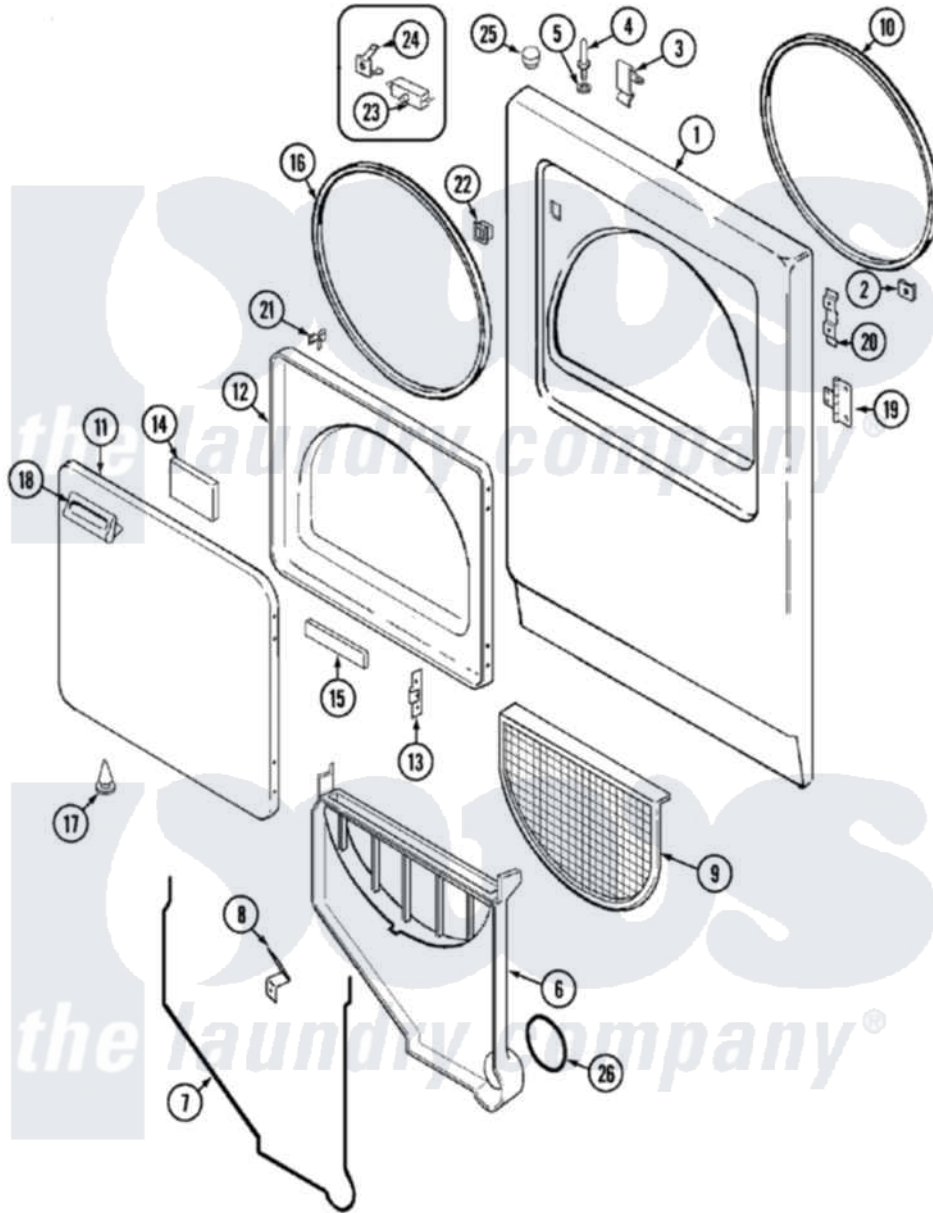

Norge DEM202WC 05 - DOOR (REV. E)

Norge Residential Norge DEM202WC Dryer Parts Parts Diagram 05 - DOOR (REV. E)
 Click on the part number to view part

| Item | Original Part Number | Replaced By | Status | Part Description |
|------|-------------------------|---------------------------|---------------|-------------------------------|
| 1 | 53-0726 | 31001771 | | Panel, Front |
| 2 | 25-7820 | 489478 | | Screw, 8 X 1/2 |
| " | 25-7817 | | Not Available | CLIP, U-TYPE |
| 3 | 25-7220 | | | Clip, Cabinet Top |
| 4 | 63-6148 | 53-0643 | | Pin, Locator |
| 5 | 25-0224 | 3400029 | | Nut, Adapter Plate |
| " | 53-0200 | | | Sleeve, Locator Pin |
| 6 | 53-1299 | 12001324 | | Duct Kit, Collector |
| " | 25-7810 | 415013-35 | | Screw |
| 7 | 53-0204 | | | Seal |
| 8 | 53-0123 | | | Clip |
| 9 | 53-0918 | | | Filter, Lint |
| 10 | 53-0282 | 31001637 | | Seal Assembly, Cylinder Front |
| 11 | 53-0154 | | | Panel, Outer Door |
| 12 | 53-0912 | | Not Available | PANEL, INNER DOOR (WHT) |
| 13 | 53-0119 | | | Clip, Hinge |

| | | | |
|----|-------------------------|---------------------------|-------------------------------|
| 14 | 53-0251 | 53-1490 | Door Pad |
| 15 | 53-0252 | 53-1491 | Door Pad |
| 16 | 25-7770 | 3196169 | Screw, Element |
| " | 53-0112 | 31001529 | Seal, Door |
| 17 | 25-3534 | 25-7889 | Plug Button |
| 18 | 25-7810 | 415013-35 | Screw |
| " | 53-0928 | 53-0927 | Handle, Door |
| 19 | 53-0122 | 53-1492 | Hinge, Dryer Door |
| " | 25-7809 | | Screw, No.6-20 1/2 Flthd Torx |
| 20 | 53-0121 | Not Available | TWIN NUT |
| " | LA-1003 | | Door Catch Kit |
| 21 | 73-0033 | LA-1003 | Door Catch Kit |
| 22 | 25-7828 | 489483 | Screw 10-32 X 1/2 |
| " | 53-0187 | LA-1003 | Door Catch Kit |
| " | LA-1005 | | Switch Kit |
| 23 | 53-0148 | | Switch, Door |
| 24 | 63-5990 | 31001319 | Clip, Switch |
| 25 | 33-2653 | | Bumper, Cabinet |
| 26 | 53-0203 | 12001324 | Duct Kit, Collector |