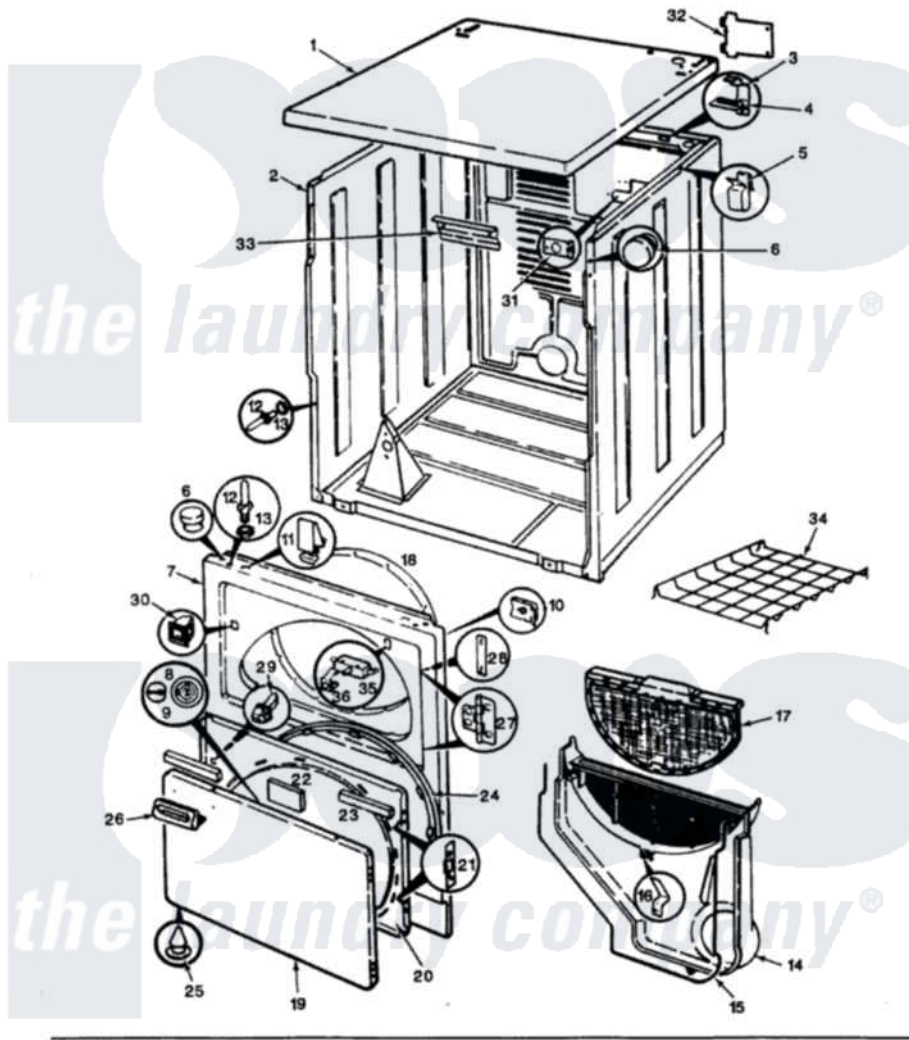

Norge DEM202WC 06 - EXTERIOR (REV. A-D)

SECTION: EXTERIOR
MODEL: DEM202C

Issue Date: 6/90

Norge Residential Norge DEM202WC Dryer Parts Parts Diagram 06 - EXTERIOR (REV. A-D)
Click on the part number to view part

Item	Original Part Number	Replaced By	Status	Part Description
1	53-1711-25		Not Available	CABINET TOP (DRYER)
"	53-1711		Not Available	CABINET TOP (DRYER)
"	53-0314		Not Available	CABINET TOP
2	53-1644	31001714		Cabinet And Base Assembly
"	53-0160	31001714		Cabinet And Base Assembly
3	63-5712			Hinge, Cabinet Top
4	25-3092	90767		Screw, 8A X 3/8 HeX Washer Head Tapping
"	33-0930			Pad, Top Hinge
5	25-3034			Clip, Wiring
6	33-2653			Bumper, Cabinet
7	53-0726	31001771		Panel, Front
8	W10124350		Not Available	NOT REQUIRED PART OR SEE NOTE NOT REQUIRED
9	W10124350		Not Available	NOT REQUIRED PART OR SEE NOTE NOT REQUIRED
10	25-7820	489478		Screw, 8 X 1/2