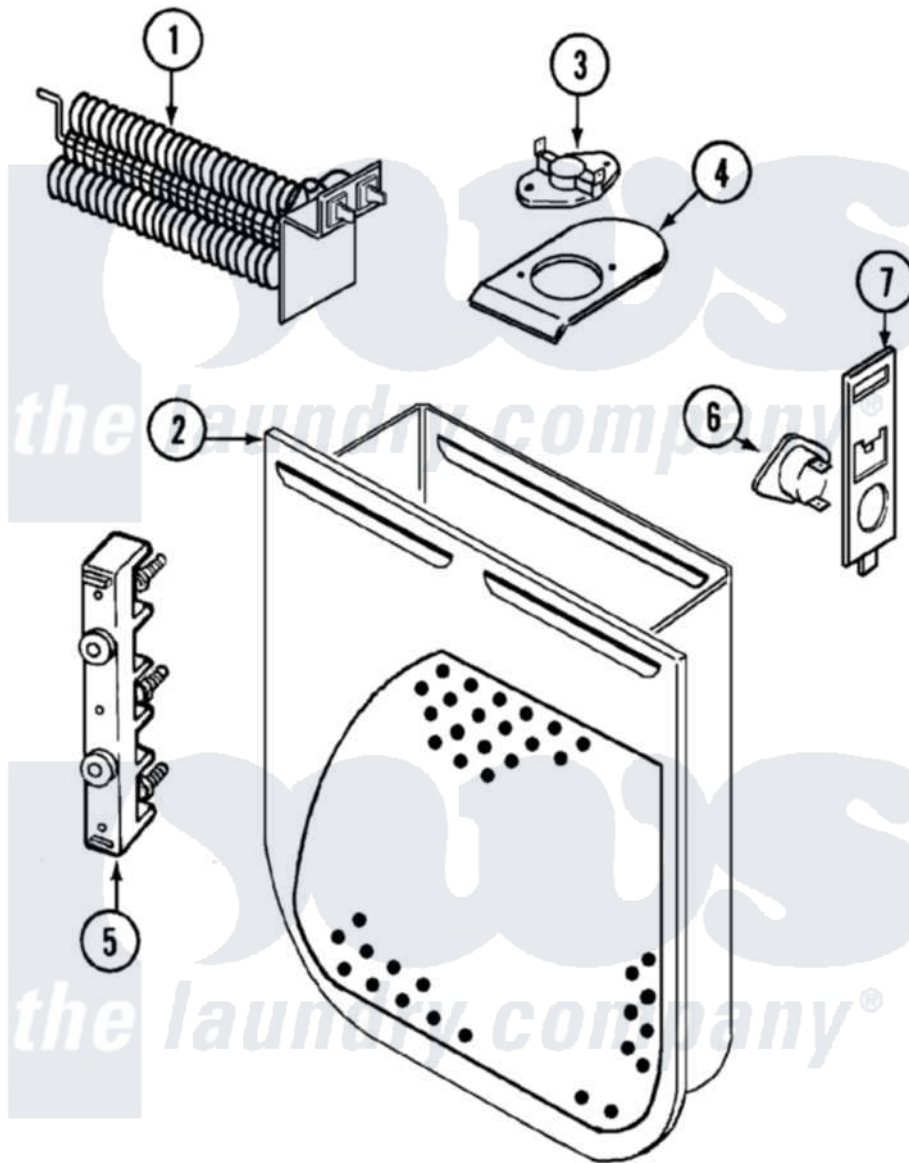

Norge DEM202WC 08 - HEATER (REV. E)

Norge Residential Norge DEM202WC Dryer Parts Parts Diagram 08 - HEATER (REV. E)
 Click on the part number to view part

Item	Original Part Number	Replaced By	Status	Part Description
1	25-7863			Screw
"	53-0920	LA-1044		Element
2	25-7819	M0217225		Screw
"	53-1232			Heater Housing Assembly
3	53-1493			Thermostat
"	25-3083	212951		Screw, No.6-32 X 1/4 Inch
4	53-0285			Bracket, Thermostat
"	25-7741	W10116760		Screw
5	53-0166	53-1518		Block, Terminal
"	25-0027	112432		Nut
"	25-6124		Not Available	NUT
"	25-3123		Not Available	WASHER, CUP
"	25-3122			Washer, Flat
"	25-7803	3400074		Screw
6	LA-1053			Fuse Kit, Thermal
7	53-1181			Bracket, Thermal Fuse