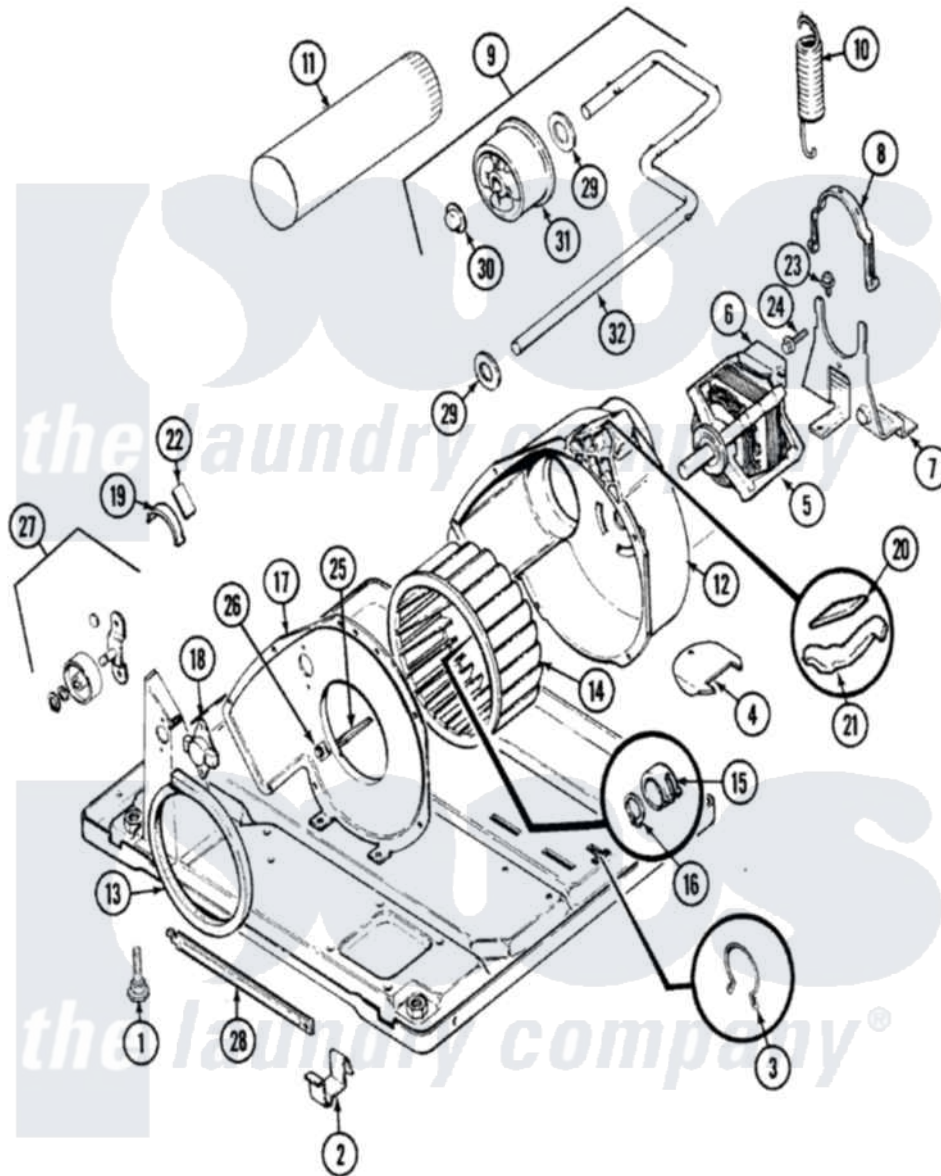

Norge DEM202WC 09 - MOTOR & DRIVE

Norge Residential Norge DEM202WC Dryer Parts Parts Diagram 09 - MOTOR & DRIVE
 Click on the part number to view part

Item	Original Part Number	Replaced By	Status	Part Description
1	63-5519		Not Available	LEG, LEVELING
2	53-0120			Clip, Front Panel
3	25-7027	16515		Clip
4	25-7741	W10116760		Screw
"	53-0153		Not Available	SHIELD, WIRING
5	53-2275	W10410996		Motor-Drive
"	53-1589	341241		Belt
6	53-0693	53-0332		Motor Switch
7	25-7811		Not Available	SCREW
"	53-1932	31001570		Bracket, Motor
8	53-0214	660658		Clamp, Motor Mounting 343481 685441
9	53-2287			Idler Assembly
10	53-2209	31001465		Spring, Idler
11	25-2134	W10116760		Screw
"	53-0134			Duct, Exhaust
12	53-1801			Housing, Blower

13	53-0203	12001324	Duct Kit, Collector
14	53-0106		Blower Wheel
15	25-7823	312967	Clamp, Blower Housing
16	25-7855		Ring, Retaining
17	25-7807	33002917	Screw, No.10-16
"	53-1934		Cover, Blower Housing
18	25-2134	W10116760	Screw
"	53-1107		Thermostat, Control
19	53-0185	31001470	Glide, Tumbler
"	LA-1006		Glide Kit, Tumbler
20	53-0724	31001356	Pad, Glide
21	53-0183	31001469	Glide, Tumbler
22	53-1684	31001356	Pad, Glide
"	LA-1008		Rr Roller Kit
23	25-7699	Not Available	STRAIN RELIEF
24	25-7674		Screw
25	53-1026		Guide, Vane Inlet
26	25-3457		Screw, Sems
27	LA-1007	12002126	Reinforcement Brace/Glide Kit
28	LA-2010	53-1625	Brace, Tumbler Support
29	25-7815		Washer
30	25-7957		Pushnut
31	53-1628	31001344	Pulley, Idler
32	53-2250	53-2287	Idler Assembly