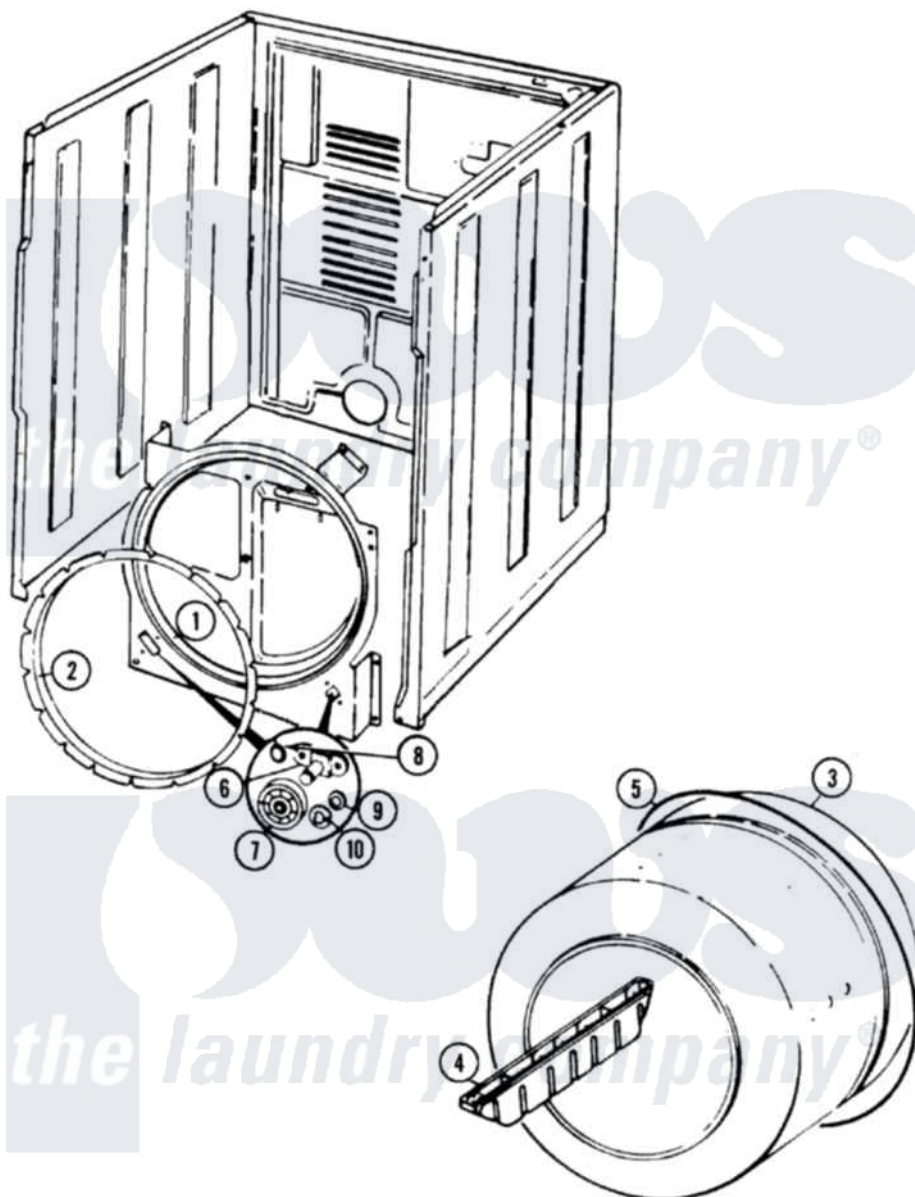

# Norge DEM202WC 10 - TUMBLER (REV. E)

Norge Residential Norge DEM202WC Dryer Parts Parts Diagram 10 - TUMBLER (REV. E)  
 Click on the part number to view part

Item	Original Part Number	Replaced By	Status	Part Description
1	53-1703	<a href="#">LA-1054</a>		Dryer Bulkhead Kit
"	25-7733	<a href="#">681414</a>		Screw, 10AB X 1/2
2	53-0282	<a href="#">31001637</a>		Seal Assembly, Cylinder Front
3	<a href="#">53-1250</a>			Cylinder
4	53-0117		Not Available	BAFFLE, GRAY
"	25-7759	<a href="#">3196164</a>		Screw
5	53-1589	<a href="#">341241</a>		Belt
6	<a href="#">53-0197</a>			Support Assembly-Cylinder Rear
"	25-7101	<a href="#">3351614</a>		Screw, Gearcase Cover Mounting
7	53-0642	<a href="#">31001096</a>		Roller
8	<a href="#">25-7813</a>			Spacer
9	<a href="#">25-7814</a>			Washer
10	<a href="#">LA-1008</a>			Rr Roller Kit
"	<a href="#">25-7854</a>			Ring, Retaining