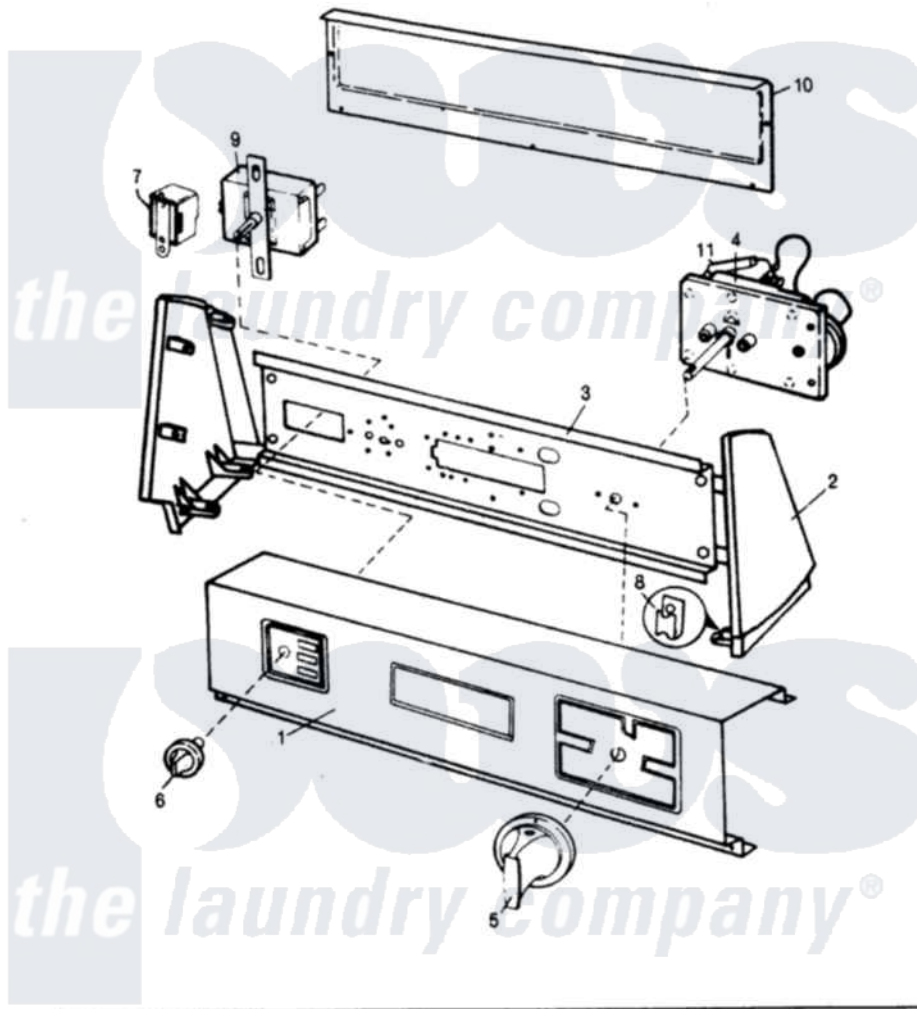

Norge DEM204 01 - CONTROL PANEL (REV. A-C)

SECTION: BACKGUARD
MODEL: DEM204

Issue Date: 6/90

Norge Residential Norge DEM204 Dryer Parts Parts Diagram 01 - CONTROL PANEL (REV. A-C)
Click on the part number to view part

Item	Original Part Number	Replaced By	Status	Part Description
1	25-7702			Speedclip, End Cap To Control Panel
"	25-7649	910187		Screw
"	53-1283		Not Available	CONTROL PANEL
2	53-0278		Not Available	TRIM, END CAP (LT)
"	53-0264			RH Endcap
"	53-0265			LH Endcap
"	53-0277		Not Available	TRIM, END CAP (RT)
3	25-3092	90767		Screw, 8A X 3/8 HeX Washer Head Tapping
"	25-7702			Speedclip, End Cap To Control Panel
"	53-0323		Not Available	CONTROL SHIELD
4	53-1300		Not Available	TIMER
"	63-5685	63-5613		Timer
5	25-6044			Set Screw
"	53-1530	31001219		Knob Ski

6	35-2186		Not Available	KNOB, SELECTOR
7	25-3092	90767		Screw, 8A X 3/8 HeX Washer Head Tapping
"	63-6731	53-1639		Buzzer Assembly
8	25-7702			Speedclip, End Cap To Control Panel
9	25-3092	90767		Screw, 8A X 3/8 HeX Washer Head Tapping
"	53-1263			Rotary Switch
10	25-7435	33002917		Screw, No.10-16
"	25-7851			Speedclip, End Cap To Top
"	25-7852			Speedclip, Rr Shld To End Cap
"	34-9487		Not Available	PLATE, REINFORCEMENT
"	53-0268	21001460		Shield, Rear
11	25-7712		Not Available	SCREW
"	33-6621		Not Available	BRACKET, SWITCH
"	33-8541		Not Available	SWITCH PAD
"	63-6743	31001484		Resistor Assembly
"	53-1296			Switch
"	35-0385			Pushbutton
12	53-1448		Not Available	MANUAL, USE & CARE