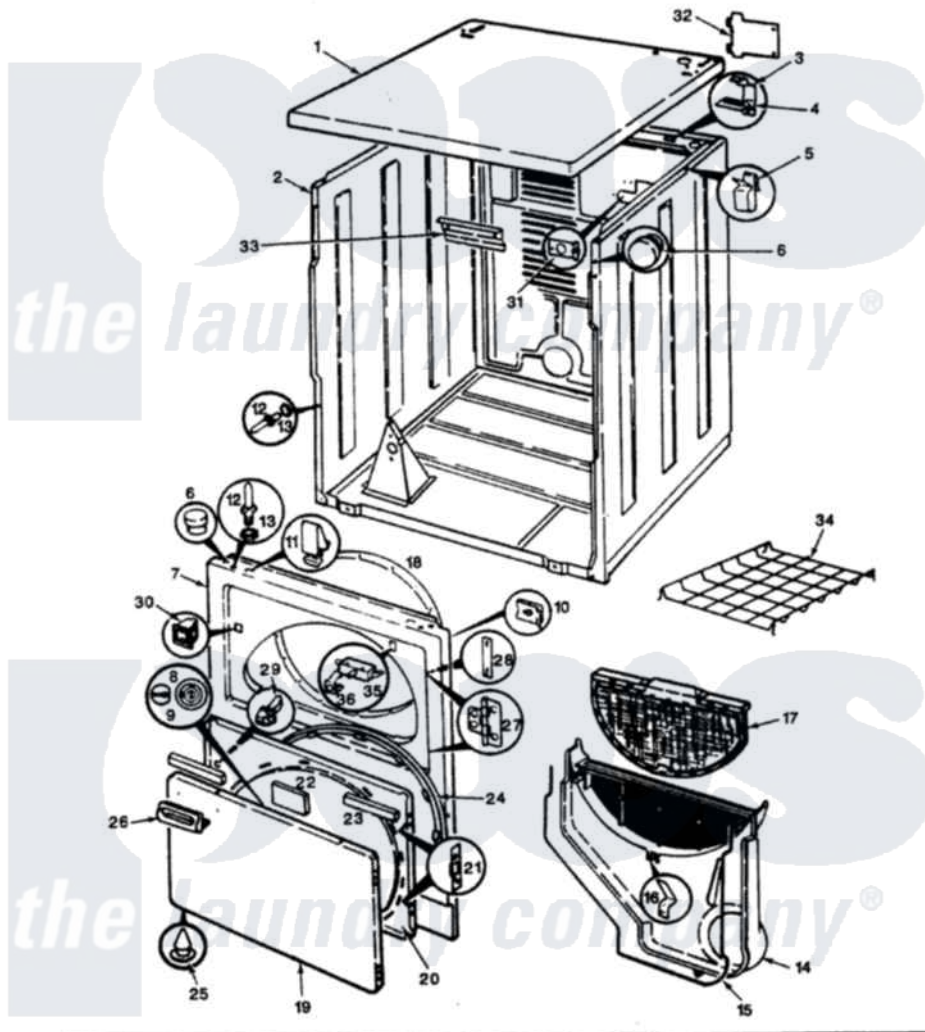

# Norge DEM204WC 03 - EXTERIOR (ORIG. REV. A)

SECTION: EXTERIOR  
MODEL: DEM204C

Issue Date: 6/90

Norge [Residential Norge DEM204WC Dryer Parts](#) Parts Diagram 03 - EXTERIOR (ORIG. REV. A)  
Click on the part number to view part

Item	Original Part Number	Replaced By	Status	Part Description
1	53-1711		Not Available	CABINET TOP (DRYER)
2	53-0667	<a href="#">31001714</a>		Cabinet And Base Assembly
3	<a href="#">63-5712</a>			Hinge, Cabinet Top
4	<a href="#">33-0930</a>			Pad, Top Hinge
"	25-3092	<a href="#">90767</a>		Screw, 8A X 3/8 HeX Washer Head Tapping
5	<a href="#">25-3034</a>			Clip, Wiring
6	<a href="#">33-2653</a>			Bumper, Cabinet
7	53-0726	<a href="#">31001771</a>		Panel, Front
8	W10124350		Not Available	NOT REQUIRED PART OR SEE NOTE
9	W10124350		Not Available	NOT REQUIRED PART OR SEE NOTE
10	25-7817		Not Available	CLIP, U-TYPE
"	25-7820	<a href="#">489478</a>		Screw, 8 X 1/2
11	<a href="#">25-7220</a>			Clip, Cabinet Top
12	63-6148	<a href="#">53-0643</a>		Pin, Locator