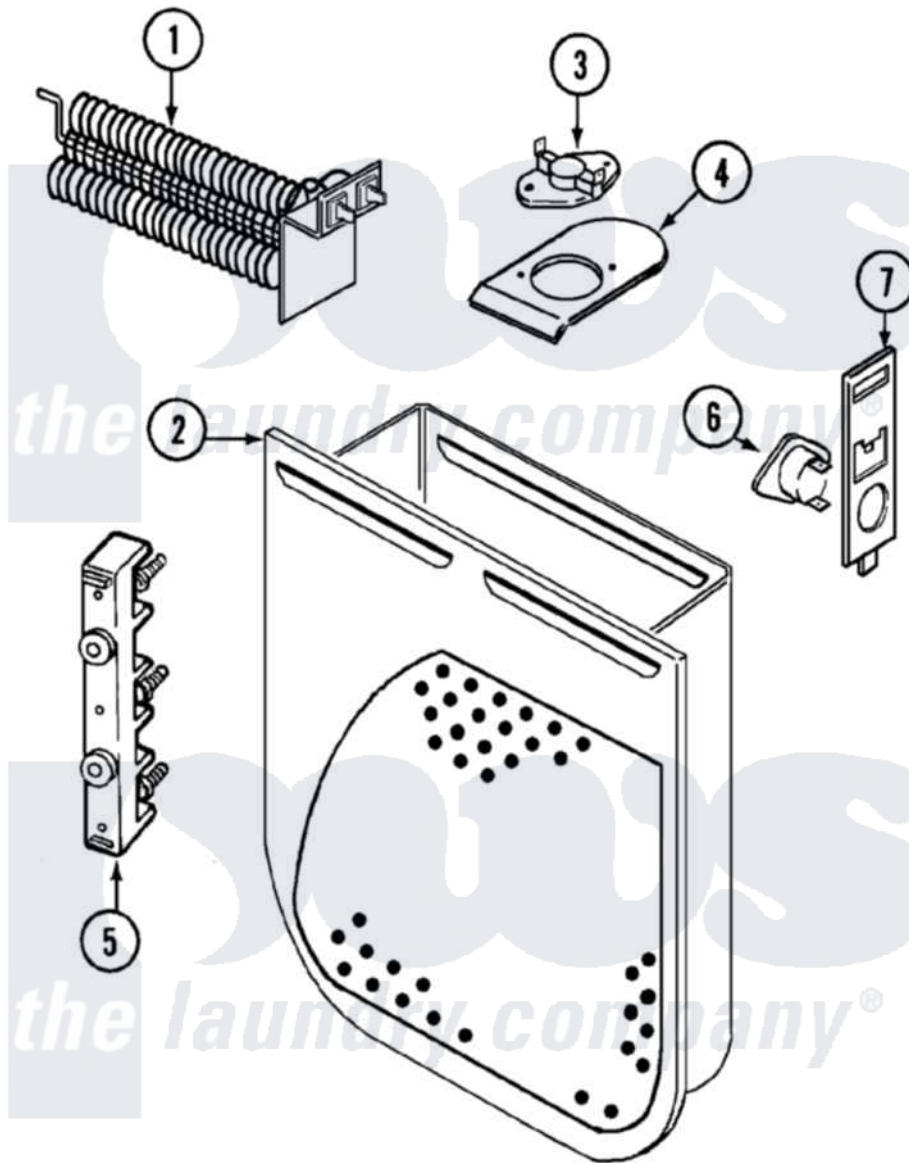

# Norge DEM205A 08 - HEATER (REV. E)(ALM)

Norge Residential Norge DEM205A Dryer Parts Parts Diagram 08 - HEATER (REV. E)(ALM)  
 Click on the part number to view part

Item	Original Part Number	Replaced By	Status	Part Description
1	<a href="#">25-7863</a>			Screw
"	53-0920	<a href="#">LA-1044</a>		Element
2	25-7819	<a href="#">M0217225</a>		Screw
"	<a href="#">53-1232</a>			Heater Housing Assembly
3	<a href="#">53-0771</a>			Thermostat, Hi-Limit
"	25-3083	<a href="#">212951</a>		Screw, No.6-32 X 1/4 Inch
4	<a href="#">53-0285</a>			Bracket, Thermostat
"	25-7741	<a href="#">W10116760</a>		Screw
5	53-0166	<a href="#">53-1518</a>		Block, Terminal
"	25-0027	<a href="#">112432</a>		Nut
"	25-6124		Not Available	NUT
"	25-3123		Not Available	WASHER, CUP
"	<a href="#">25-3122</a>			Washer, Flat
"	25-7803	<a href="#">3400074</a>		Screw
6	<a href="#">53-1182</a>			Fuse, Thermal
7	<a href="#">53-1181</a>			Bracket, Thermal Fuse