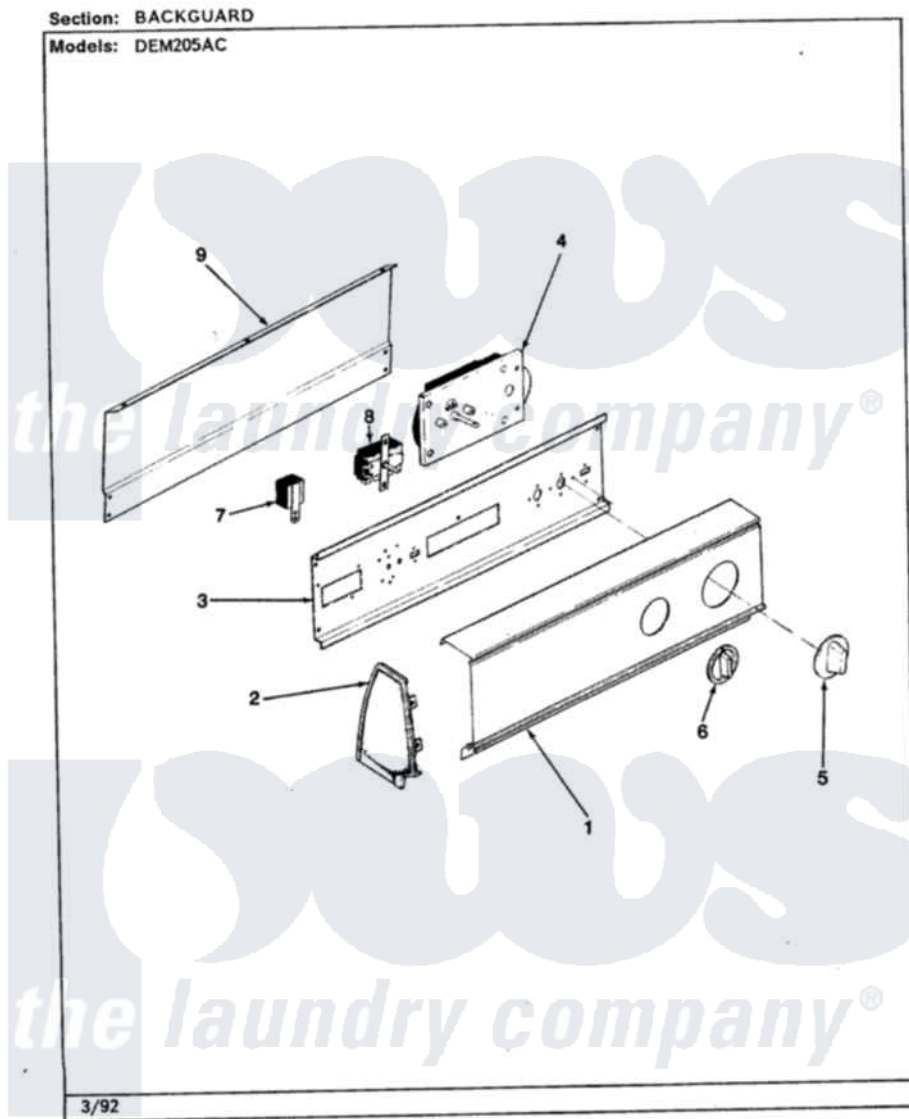

Norge DEM205AC 01 - CONTROL PANEL (REV. A-B)(ALM)

Norge Residential Norge DEM205AC Dryer Parts Parts Diagram 01 - CONTROL PANEL (REV. A-B)(ALM)
Click on the part number to view part

Item	Original Part Number	Replaced By	Status	Part Description
1	25-7702			Speedclip, End Cap To Control Panel
"	53-1876		Not Available	CONTROL PANEL
"	25-7793			Screw
2	35-2669		Not Available	CAP, END (LT)(WHT)
"	25-7760			Screw
"	35-2668	21001453		Cap- End
"	53-0277		Not Available	TRIM, END CAP (RT)
"	53-0278		Not Available	TRIM, END CAP (LT)
3	53-2504	31001193		Pad, Shield
"	25-3092	90767		Screw, 8A X 3/8 HeX Washer Head Tapping
"	53-1676			Shield, Control
"	25-7702			Speedclip, End Cap To Control Panel
4	53-1303		Not Available	TIMER
"	53-1758			Timer

"	63-6752		Not Available	TIMER MOTOR
"	25-0205	216412		Screw, Bracket To Timer
"	25-7435	33002917		Screw, No.10-16
5	53-1828	53-2129		Knob, And Skirt Assembly
"	25-6044			Set Screw
6	35-2940	21001239		Knob, Selector
7	25-3092	90767		Screw, 8A X 3/8 HeX Washer Head Tapping
"	25-7702			Speedclip, End Cap To Control Panel
"	53-1666			Buzzer - Adjustable
8	25-3092	90767		Screw, 8A X 3/8 HeX Washer Head Tapping
"	53-0344		Not Available	SWITCH, TEMPERATURE
9	34-9487		Not Available	PLATE, REINFORCEMENT
"	63-6743	31001484		Resistor Assembly
"	25-7697	25-2219		Screw
"	25-7851			Speedclip, End Cap To Top
"	25-3092	90767		Screw, 8A X 3/8 HeX Washer Head Tapping
"	35-2688	21001460		Shield, Rear
NI	53-1829		Not Available	MANUAL, USE & CARE