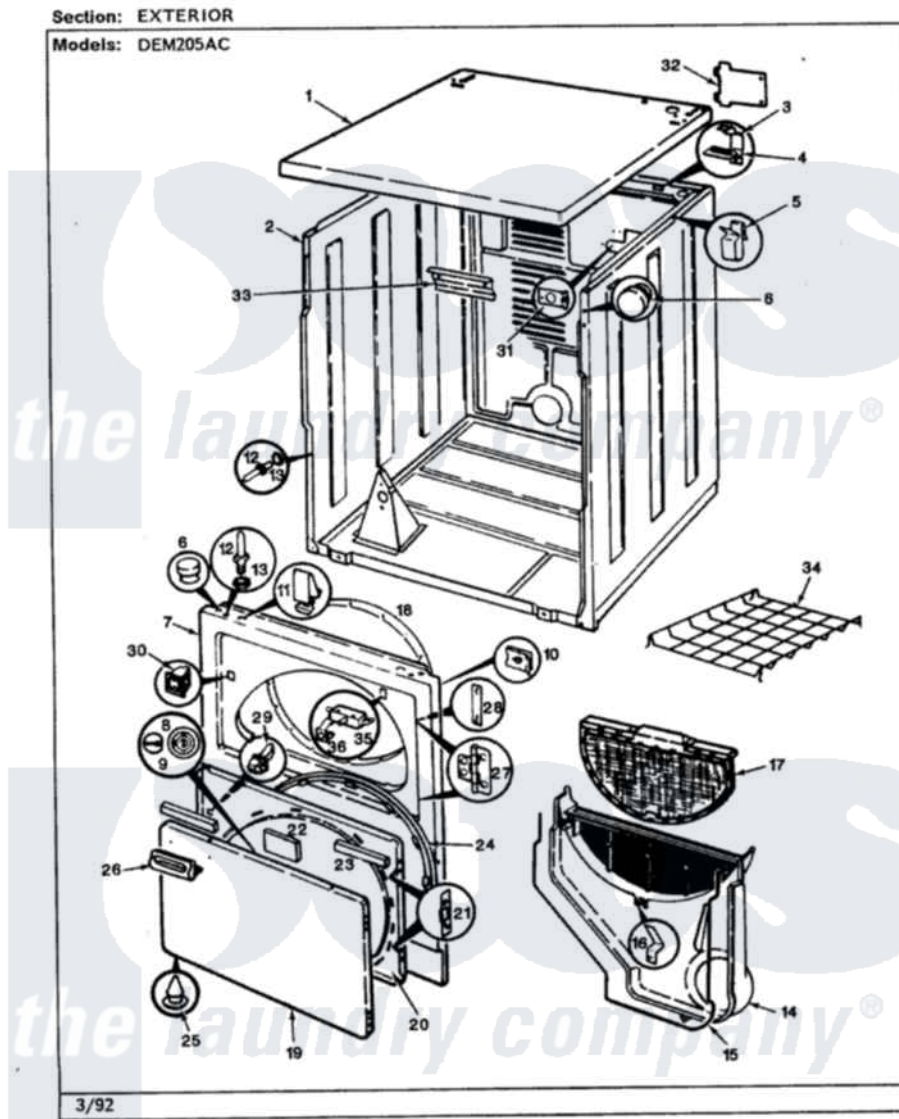

Norge DEM205AC 03 - EXTERIOR (REV. A-B)(ALM)

Norge Residential Norge DEM205AC Dryer Parts Parts Diagram 03 - EXTERIOR (REV. A-B)(ALM)
 Click on the part number to view part

Item	Original Part Number	Replaced By	Status	Part Description
1	53-1711		Not Available	CABINET TOP (DRYER)
2	53-1644	31001714		Cabinet And Base Assembly
3	63-5712			Hinge, Cabinet Top
4	25-3092	90767		Screw, 8A X 3/8 HeX Washer Head Tapping
"	33-0930			Pad, Top Hinge
5	25-3034			Clip, Wiring
6	33-2653			Bumper, Cabinet
7	53-0726	31001771		Panel, Front
10	25-7820	489478		Screw, 8 X 1/2
"	25-7817		Not Available	CLIP, U-TYPE
11	25-7220			Clip, Cabinet Top
12	63-6148	53-0643		Pin, Locator
13	25-0224	3400029		Nut, Adapter Plate
"	53-0200			Sleeve, Locator Pin
14	25-7810	415013-35		Screw
"	53-1299	12001324		Duct Kit, Collector

15	53-0204		Seal
16	53-0123		Clip
17	53-0701		Lint Screen
18	53-0282	31001637	Seal Assembly, Cylinder Front
19	53-0154		Panel, Outer Door
20	53-0740	Not Available	INNER DOOR
21	53-0119		Clip, Hinge
22	53-0251	53-1490	Door Pad
23	53-0252	53-1491	Door Pad
24	25-7770	3196169	Screw, Element
"	53-0648	31001529	Seal, Door
25	25-3534	25-7889	Plug Button
26	53-0928	53-0927	Handle, Door
"	25-7810	415013-35	Screw
27	53-0122	53-1492	Hinge, Dryer Door
28	25-7809		Screw, No.6-20 1/2 Flthd Torx
"	53-0121	Not Available	TWIN NUT
"	LA-1003		Door Catch Kit
29	73-0033	LA-1003	Door Catch Kit
30	53-0882	LA-1003	Door Catch Kit
31	25-7828	489483	Screw 10-32 X 1/2
"	53-0135	Not Available	SUPPORT, POWER CORD
32	25-7857	90767	Screw, 8A X 3/8 HeX Washer Head Tapping
"	53-0236	Not Available	RH ENDCAP TRIM
33	53-0133		Shield, Heat
"	25-3457		Screw, Sems
34	LA-1005		Switch Kit
"	53-0772	21001495	Rack, Drying
35	53-0148		Switch, Door
36	63-5990	31001319	Clip, Switch