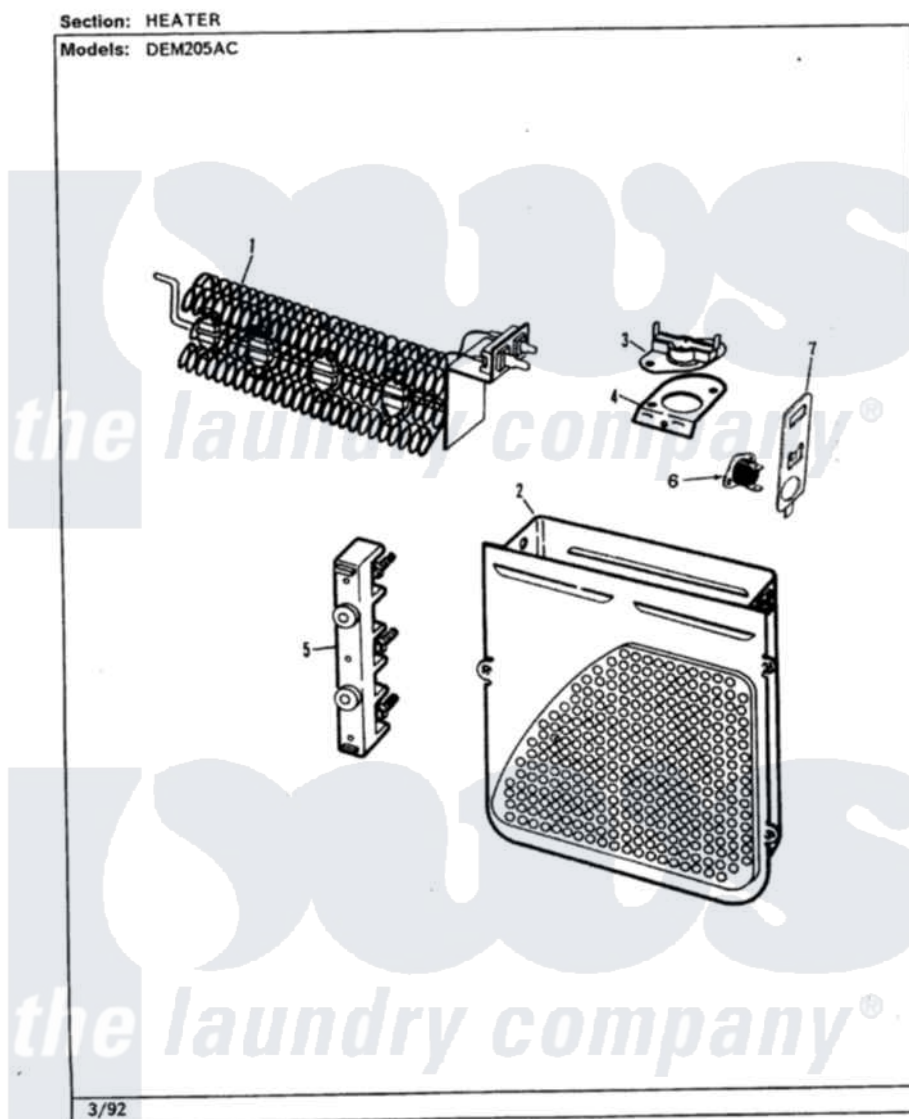

# Norge DEM205AC 04 - HEATER (REV. A-B)(ALM)

Norge Residential Norge DEM205AC Dryer Parts Parts Diagram 04 - HEATER (REV. A-B)(ALM)  
Click on the part number to view part

Item	Original Part Number	Replaced By	Status	Part Description
1	<a href="#">25-7863</a>			Screw
"	53-0919	<a href="#">LA-1044</a>		Element
2	25-7819	<a href="#">M0217225</a>		Screw
"	<a href="#">53-1232</a>			Heater Housing Assembly
3	<a href="#">53-1493</a>			Thermostat
"	25-3083	<a href="#">212951</a>		Screw, No.6-32 X 1/4 Inch
4	<a href="#">53-0285</a>			Bracket, Thermostat
"	25-7741	<a href="#">W10116760</a>		Screw
5	53-0166	<a href="#">53-1518</a>		Block, Terminal
"	25-0027	<a href="#">112432</a>		Nut
"	25-6124		Not Available	NUT
"	25-3123		Not Available	WASHER, CUP
"	<a href="#">25-3122</a>			Washer, Flat
"	25-7803	<a href="#">3400074</a>		Screw
6	<a href="#">LA-1053</a>			Fuse Kit, Thermal
7	<a href="#">53-1181</a>			Bracket, Thermal Fuse