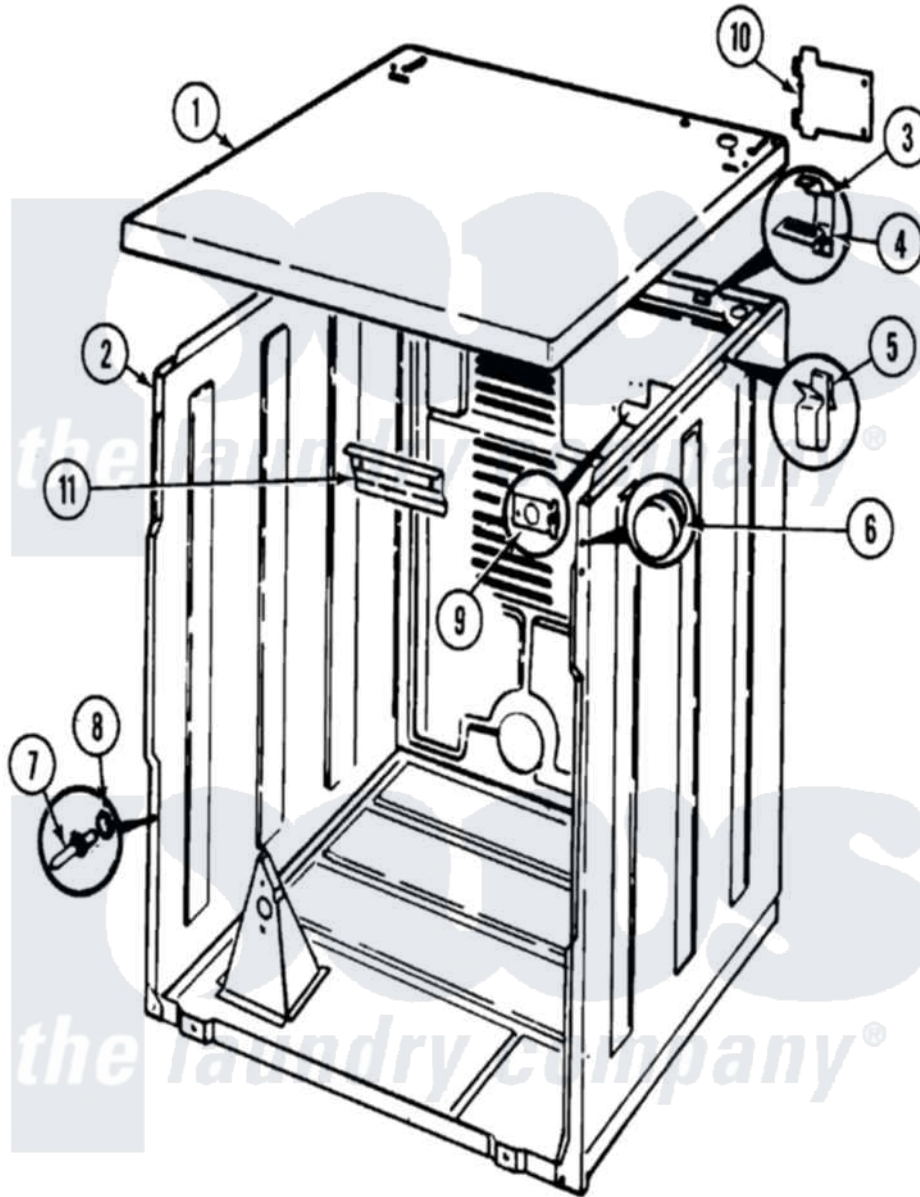

# Norge DEM205W 01 - CABINET (REV. E)(WHT)

Norge Residential Norge DEM205W Dryer Parts Parts Diagram 01 - CABINET (REV. E)(WHT)  
 Click on the part number to view part

Item	Original Part Number	Replaced By	Status	Part Description
1	53-1711		Not Available	CABINET TOP (DRYER)
2	53-1644	<a href="#">31001714</a>		Cabinet And Base Assembly
3	<a href="#">63-5712</a>			Hinge, Cabinet Top
4	<a href="#">33-0930</a>			Pad, Top Hinge
"	25-3092	<a href="#">90767</a>		Screw, 8A X 3/8 HeX Washer Head Tapping
5	<a href="#">25-3034</a>			Clip, Wiring
6	<a href="#">33-2653</a>			Bumper, Cabinet
7	63-6148	<a href="#">53-0643</a>		Pin, Locator
8	<a href="#">53-0200</a>			Sleeve, Locator Pin
"	25-0224	<a href="#">3400029</a>		Nut, Adapter Plate
9	53-0135		Not Available	SUPPORT, POWER CORD
10	<a href="#">53-0136</a>			Cover, Supply Cord
"	25-7857	<a href="#">90767</a>		Screw, 8A X 3/8 HeX Washer Head Tapping
11	<a href="#">53-0133</a>			Shield, Heat