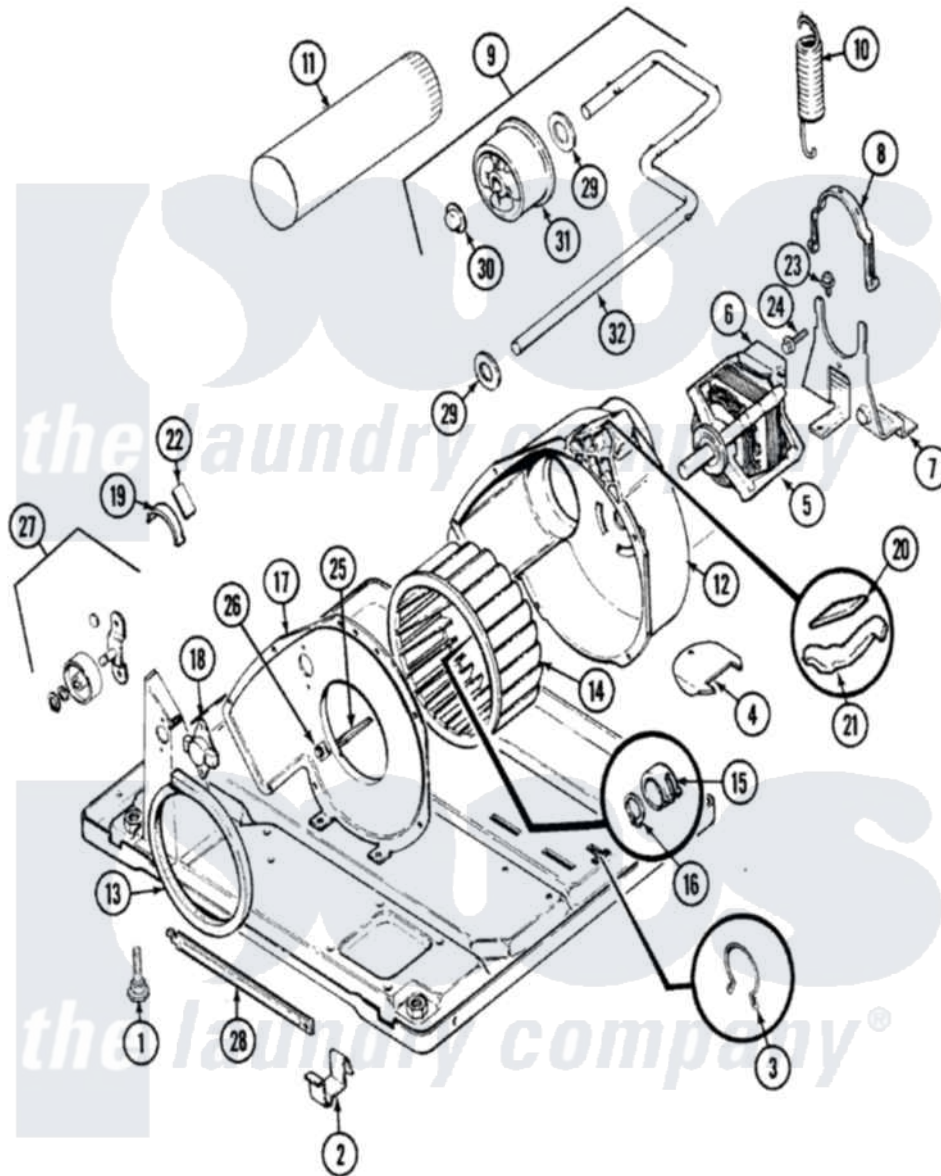

Norge DEN202A 03 - MOTOR & DRIVE

Norge Residential Norge DEN202A Dryer Parts Parts Diagram 03 - MOTOR & DRIVE
 Click on the part number to view part

Item	Original Part Number	Replaced By	Status	Part Description
1	63-5519		Not Available	LEG, LEVELING
2	53-0120			Clip, Front Panel
3	25-7027	16515		Clip
4	25-7741	W10116760		Screw
"	53-1921			Shield, Wiring
5	31001015	W10410996		Motor-Drive
6	53-0693	53-0332		Motor Switch
7	25-7811		Not Available	SCREW
"	53-1932	31001570		Bracket, Motor
8	53-0214	660658		Clamp, Motor Mounting 343481 685441
9	53-2287			Idler Assembly
10	53-2209	31001465		Spring, Idler
11	25-2134	W10116760		Screw
"	53-0134			Duct, Exhaust
12	53-1801			Housing, Blower
13	53-0203	12001324		Duct Kit, Collector

14	31001043		Wheel, Blower
15	25-7823	312967	Clamp, Blower Housing
16	25-7855		Ring, Retaining
17	25-7807	33002917	Screw, No.10-16
"	53-1934		Cover, Blower Housing
18	25-2134	W10116760	Screw
"	53-1107		Thermostat, Control
19	LA-1006		Glide Kit, Tumbler
"	53-2273	31001470	Glide, Tumbler
20	53-0724	31001356	Pad, Glide
21	53-2272	31001469	Glide, Tumbler
22	53-1684	31001356	Pad, Glide
23	25-7699	Not Available	STRAIN RELIEF
24	25-7674		Screw
25	53-1026		Guide, Vane Inlet
26	25-3457		Screw, Sems
27	LA-1008		Rr Roller Kit
"	LA-1007	12002126	Reinforcement Brace/Glide Kit
28	53-1625		Brace, Tumbler Support
29	25-7815		Washer
30	25-7957		Pushnut
31	53-1628	31001344	Pulley, Idler
32	53-2250	53-2287	Idler Assembly