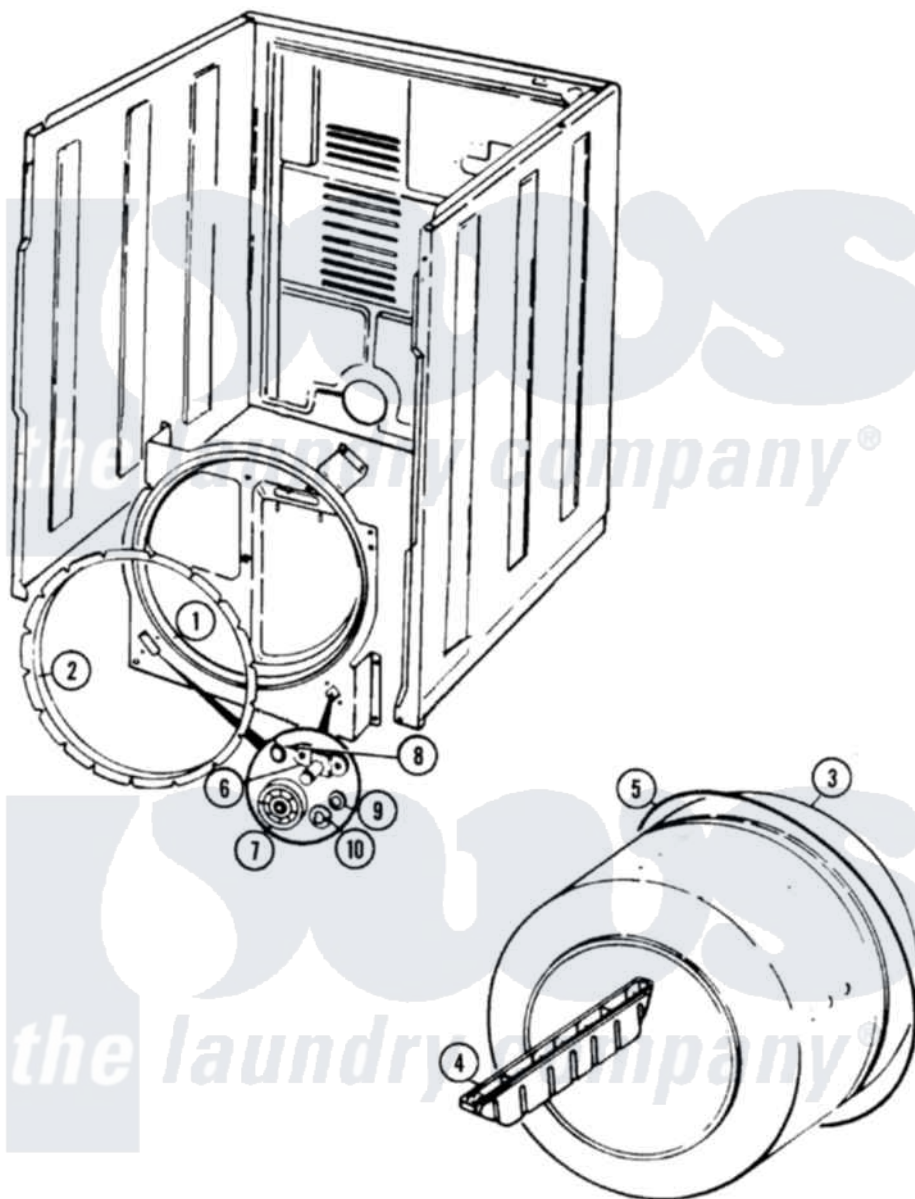

Norge DEN202A 04 - TUMBLER

Norgo [Residential Norgo DEN202A Dryer Parts](#) Parts Diagram 04 - TUMBLER
 Click on the part number to view part

Item	Original Part Number	Replaced By	Status	Part Description
1	53-1703	LA-1054		Dryer Bulkhead Kit
"	25-7733	681414		Screw, 10AB X 1/2
2	53-0282	31001637		Seal Assembly, Cylinder Front
3	53-0178	53-1250		Cylinder
4	53-0117		Not Available	BAFFLE, GRAY
"	25-7759	3196164		Screw
5	53-1589	341241		Belt
6	53-0197			Support Assembly-Cylinder Rear
"	25-7101	3351614		Screw, Gearcase Cover Mounting
7	53-0642	31001096		Roller
8	25-7813			Spacer
9	25-7814			Washer
10	LA-1008			Rr Roller Kit
"	25-7854			Ring, Retaining