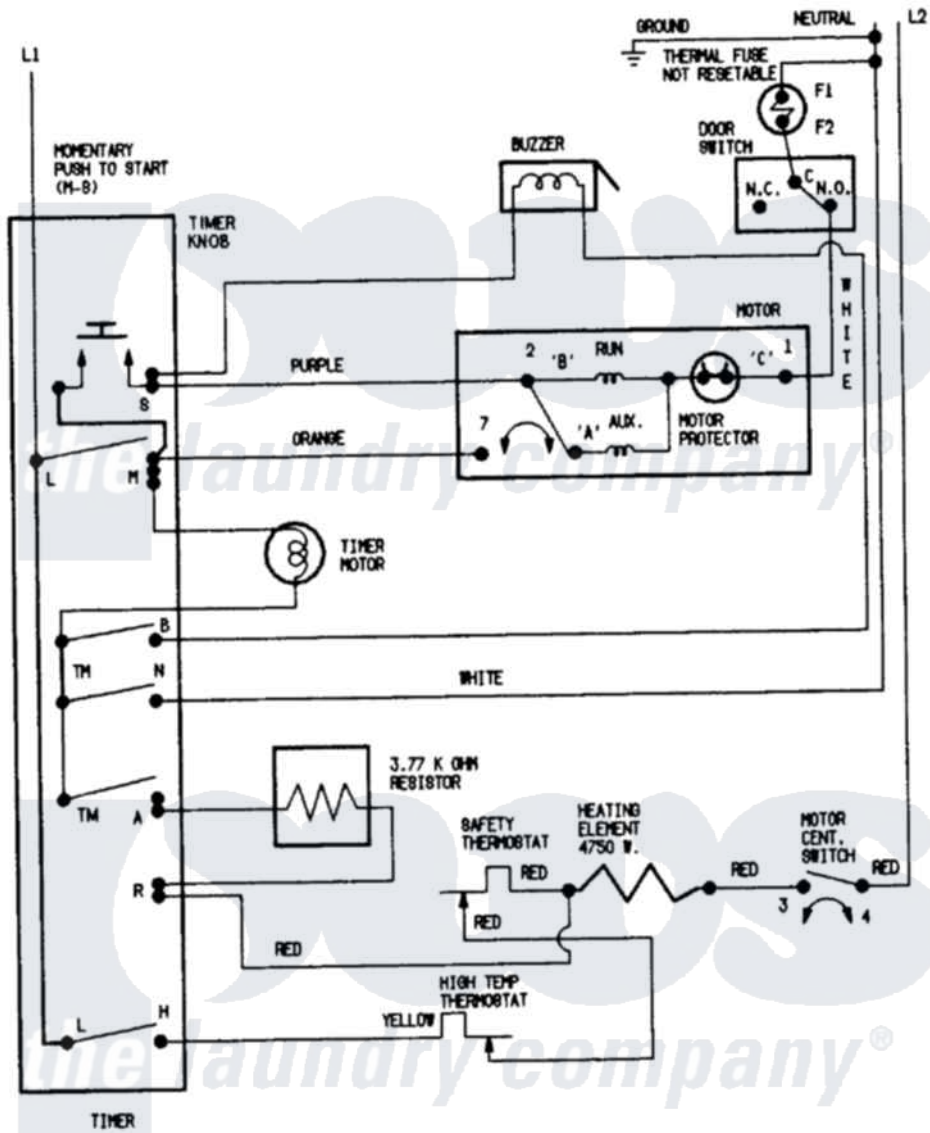

# Norge DEN202A 05 - WIRING INFORMATION

CONNECT DRYER TO 120/240 V.A.C., 60 HZ. INDIVIDUAL BRANCH CIRCUIT PROTECTED BY MAXIMUM 30 A. FUSES. ALWAYS GIVE THE SERIAL & MODEL NUMBERS WHEN WRITING ABOUT THIS DRYER OR ORDERING PARTS

Norge [Residential Norge DEN202A Dryer Parts](#) Parts Diagram 05 - WIRING INFORMATION

[Click on the part number to view part](#)

Item	Original Part Number	Replaced By	Status	Part Description
NI	15001202		Not Available	WIRING INFORMATION