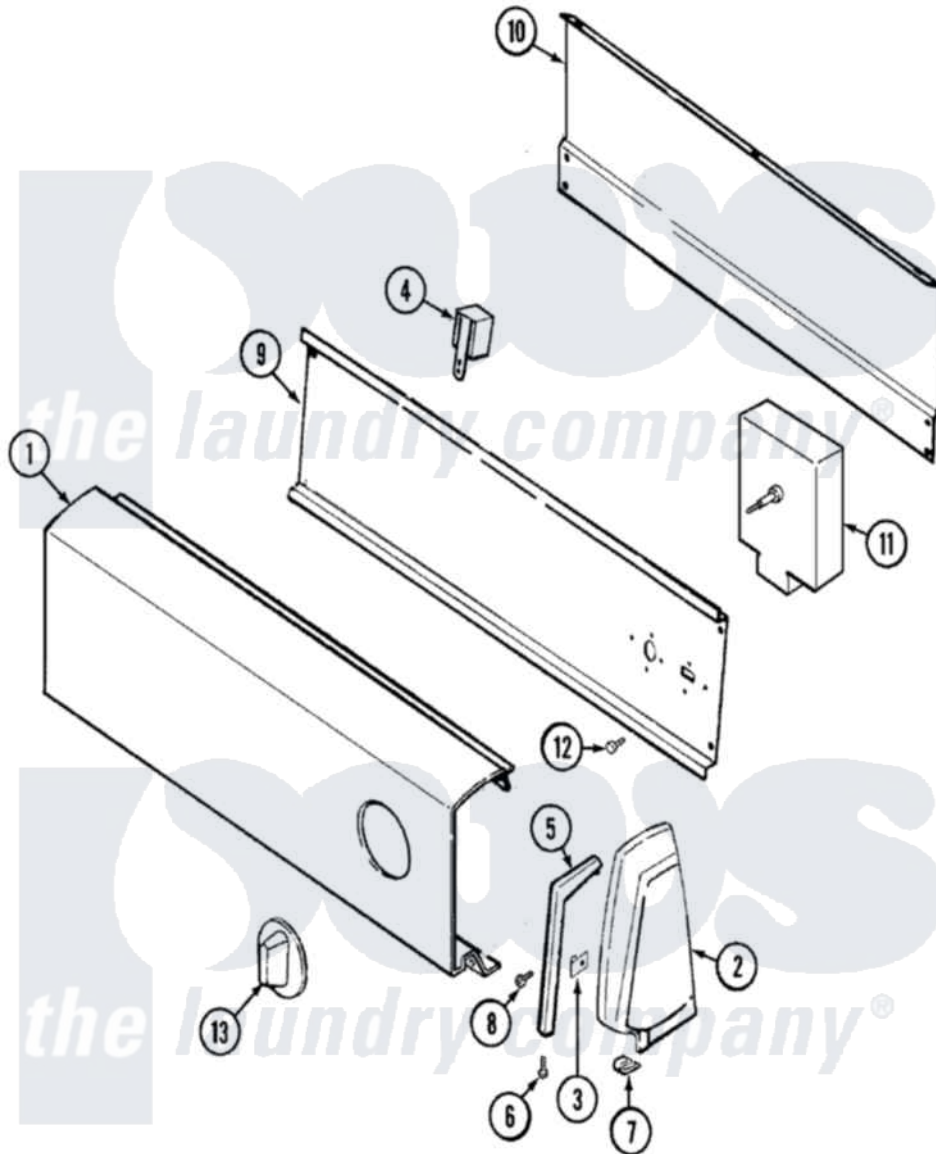

# Norge DEN202AC 01 - CONTROL PANEL

Norge [Residential Norge DEN202AC Dryer Parts](#) Parts Diagram 01 - CONTROL PANEL  
 Click on the part number to view part

Item	Original Part Number	Replaced By	Status	Part Description
1	53-2629		Not Available	PANEL, CONTROL
2	35-2488	<a href="#">21001452</a>		Cap- End
"	25-3092	<a href="#">90767</a>		Screw, 8A X 3/8 HeX Washer Head Tapping
"	35-2487	<a href="#">21001451</a>		Cap- End
3	<a href="#">25-7702</a>			Speedclip, End Cap To Control Panel
4	<a href="#">53-1639</a>			Buzzer Assembly
"	25-3092	<a href="#">90767</a>		Screw, 8A X 3/8 HeX Washer Head Tapping
5	53-0278		Not Available	TRIM, END CAP (LT)
"	53-0277		Not Available	TRIM, END CAP (RT)
6	<a href="#">25-7760</a>			Screw
7	<a href="#">25-7851</a>			Speedclip, End Cap To Top
8	25-7649	<a href="#">910187</a>		Screw
9	<a href="#">53-1676</a>			Shield, Control
"	53-2504	<a href="#">31001193</a>		Pad, Shield

10	35-2688	<a href="#">21001460</a>	Shield, Rear
11	63-6743	<a href="#">31001484</a>	Resistor Assembly
"	<a href="#">53-1758</a>		Timer
12	25-7435	<a href="#">33002917</a>	Screw, No.10-16
13	53-2637	<a href="#">31001219</a>	Knob Ski
NI	31001067	Not Available	MANUAL, USE & CARE
14	16002081	Not Available	GUIDE, QUICK REF - NORGE
"	<a href="#">31001008</a>		Manual, Use And Care