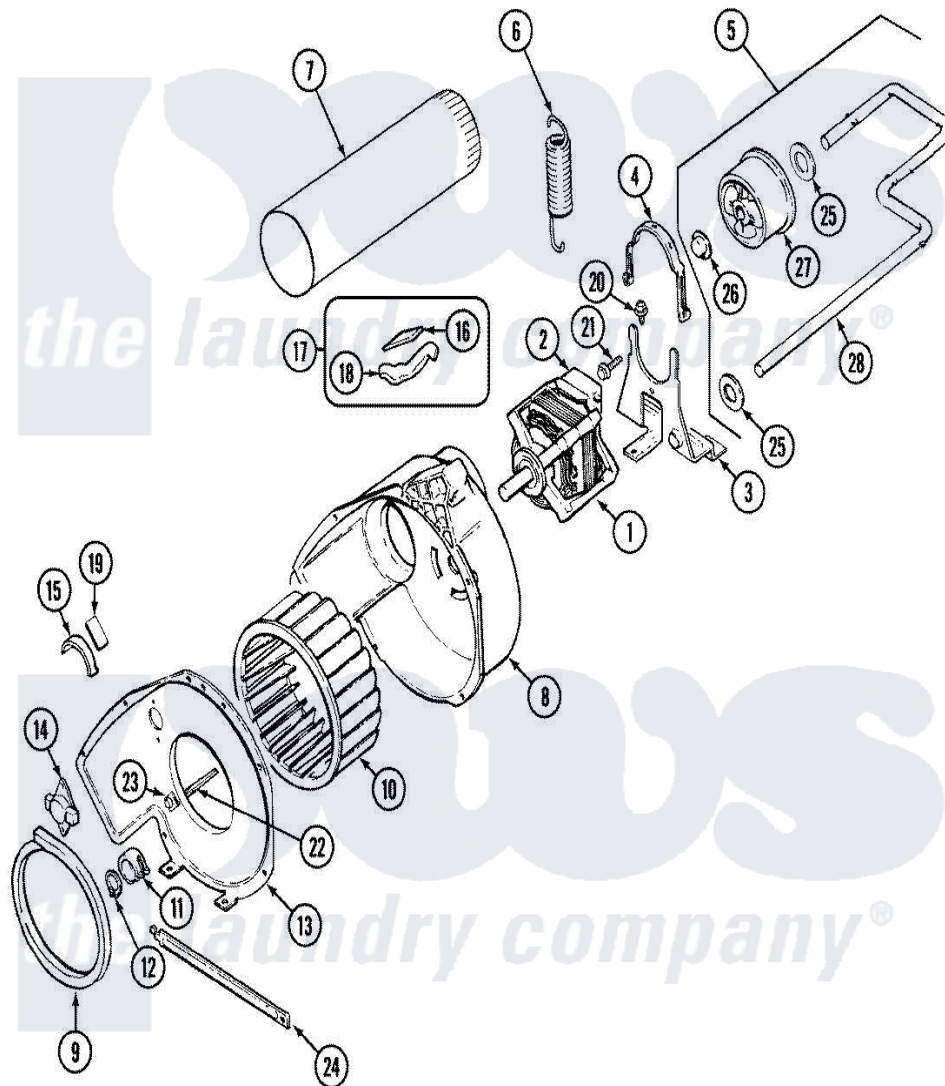

Norge DEN202AC 03 - MOTOR & DRIVE

Norge Residential Norge DEN202AC Dryer Parts Parts Diagram 03 - MOTOR & DRIVE
 Click on the part number to view part

Item	Original Part Number	Replaced By	Status	Part Description
1	31001015	W10410996		Motor-Drve
2	53-0693	53-0332		Motor Switch
3	25-7732	681414		Screw, 10AB X 1/2
"	53-1932	31001570		Bracket, Motor
4	53-0214	660658		Clamp, Motor Mounting 343481 685441
5	53-2287			Idler Assembly
6	53-2209	31001465		Spring, Idler
7	25-2134	W10116760		Screw
"	53-0134			Duct, Exhaust
8	53-1801			Housing, Blower
9	53-0203	12001324		Duct Kit, Collector
10	31001043			Wheel, Blower
11	25-7823	312967		Clamp, Blower Housing
12	25-7855			Ring, Retaining
13	25-7435	33002917		Screw, No.10-16
"	53-1934			Cover, Blower Housing

14	25-2134	W10116760	Screw
"	53-1107		Thermostat, Control
15	53-2273	31001470	Glide, Tumbler
16	53-0724	31001356	Pad, Glide
17	LA-1006		Glide Kit, Tumbler
18	53-2272	31001469	Glide, Tumbler
19	53-1684	31001356	Pad, Glide
20	25-7963	31001571	Screw, 10-24 x 0700 Hxwshrd Ty
21	25-7674		Screw
22	53-1026		Guide, Vane Inlet
23	25-3457		Screw, Sems
24	53-1625		Brace, Tumbler Support
NI	25-7815		Washer
"	25-7957		Pushnut
"	53-1628	31001344	Pulley, Idler
"	53-2250	53-2287	Idler Assembly