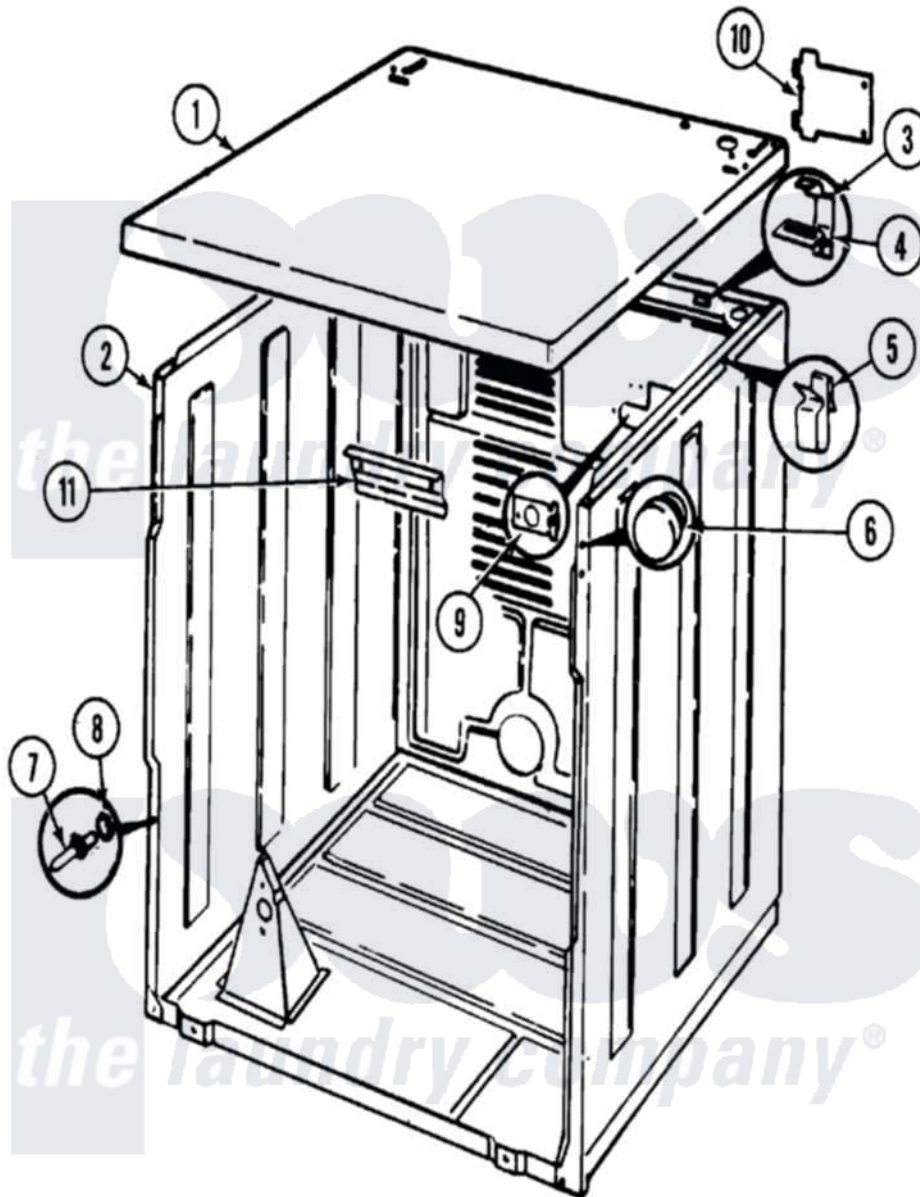

Norge DEN202W 01 - CABINET

Norge [Residential Norge DEN202W Dryer Parts](#) Parts Diagram 01 - CABINET
 Click on the part number to view part

Item	Original Part Number	Replaced By	Status	Part Description
1	53-2435		Not Available	TOP, CABINET
2	53-2559	31001714		Cabinet And Base Assembly
3	63-5712			Hinge, Cabinet Top
4	33-0930			Pad, Top Hinge
"	25-3092	90767		Screw, 8A X 3/8 HeX Washer Head Tapping
5	25-3034			Clip, Wiring
6	33-2653			Bumper, Cabinet
7	63-6148	53-0643		Pin, Locator
8	53-0200			Sleeve, Locator Pin
"	25-0224	3400029		Nut, Adapter Plate
9	53-0135		Not Available	SUPPORT, POWER CORD
10	53-0136			Cover, Supply Cord
"	25-7857	90767		Screw, 8A X 3/8 HeX Washer Head Tapping
11	53-2350			Shield, Heat
"	53-0133			Shield, Heat