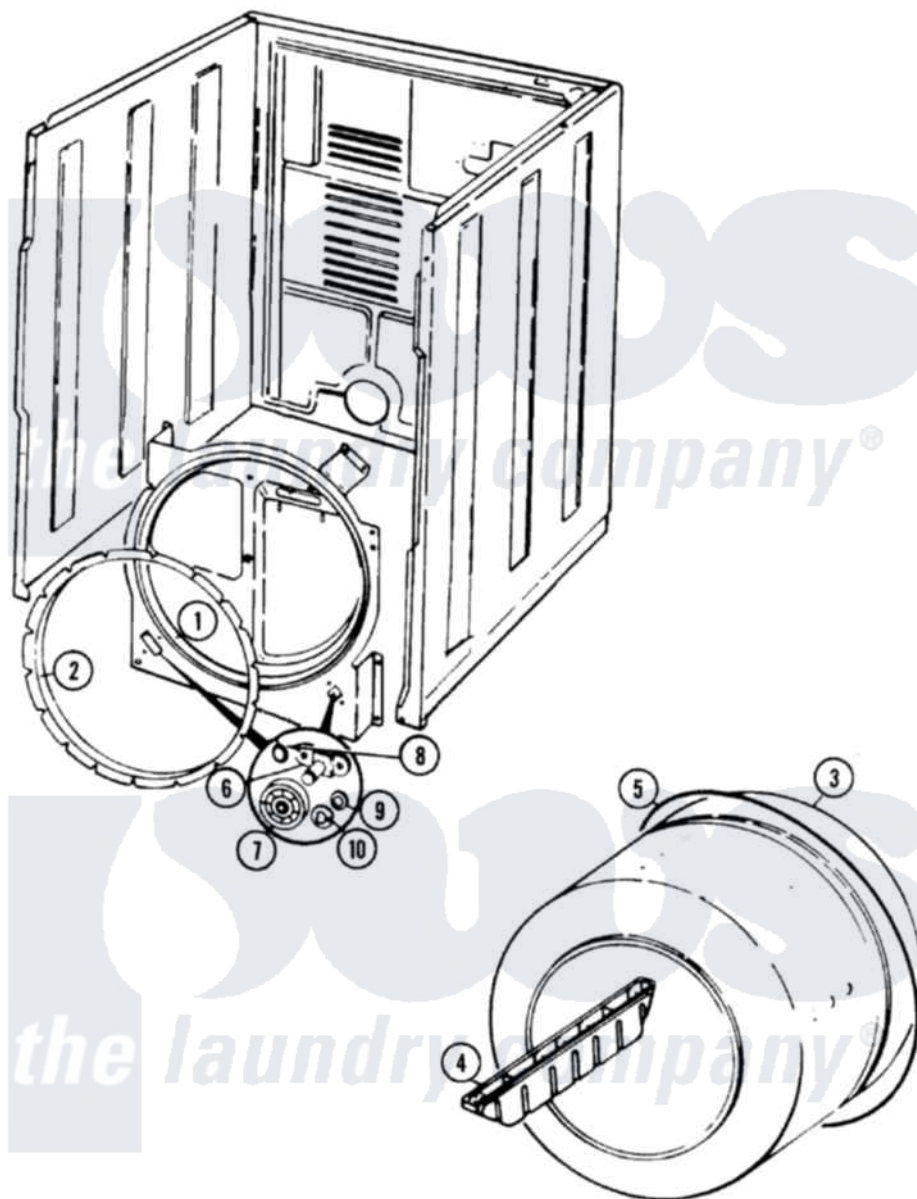

Norge DEN202W 06 - TUMBLER

Norge Residential Norge DEN202W Dryer Parts Parts Diagram 06 - TUMBLER
 Click on the part number to view part

Item	Original Part Number	Replaced By	Status	Part Description
1	53-1703	LA-1054		Dryer Bulkhead Kit
"	25-7733	681414		Screw, 10AB X 1/2
2	53-0282	31001637		Seal Assembly, Cylinder Front
3	53-0178	53-1250		Cylinder
4	53-0117		Not Available	BAFFLE, GRAY
"	25-7759	3196164		Screw
5	53-1589	341241		Belt
6	53-0197			Support Assembly-Cylinder Rear
"	25-7101	3351614		Screw, Gearcase Cover Mounting
7	53-0642	31001096		Roller
8	25-7813			Spacer
9	25-7814			Washer
10	LA-1008			Rr Roller Kit
"	25-7854			Ring, Retaining