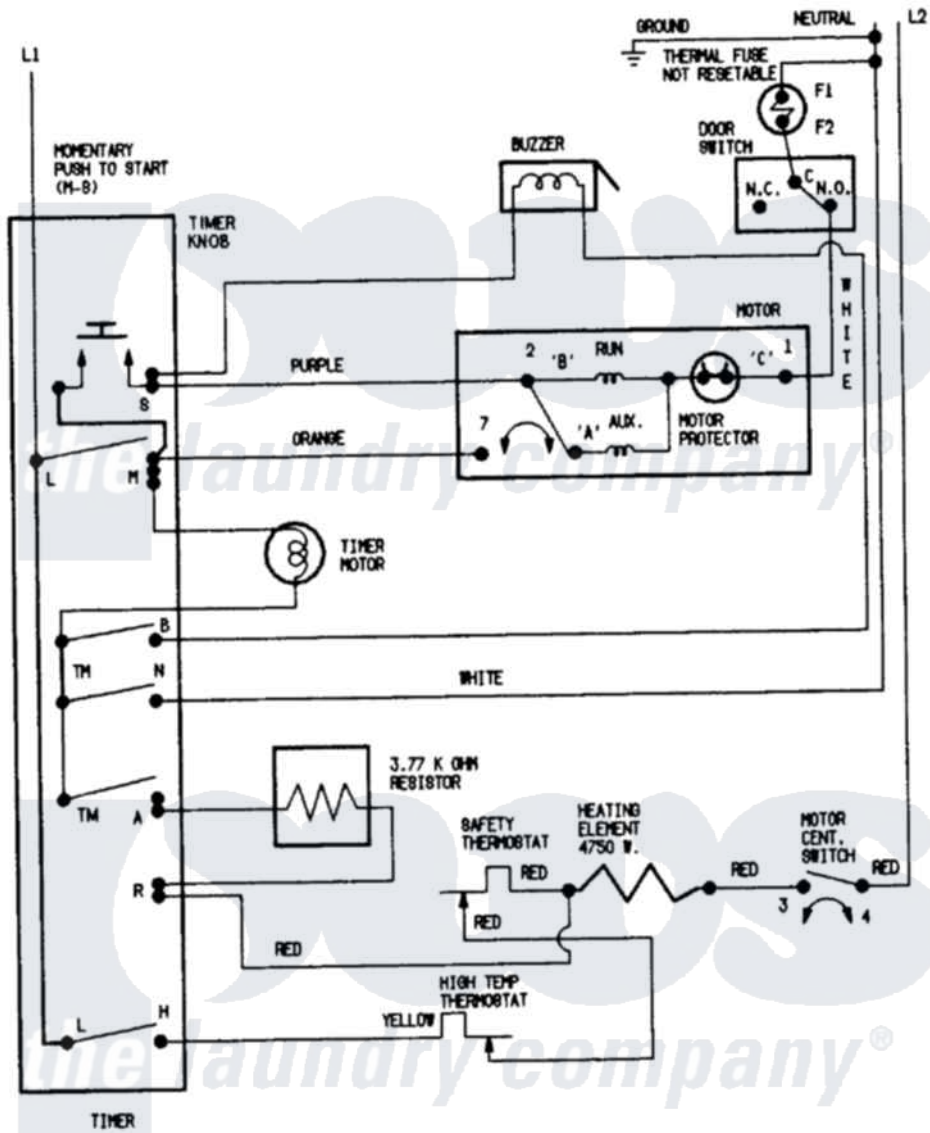

Norge DEN202W 07 - WIRING INFORMATION

CONNECT DRYER TO 120/240 V.A.C., 60 HZ. INDIVIDUAL BRANCH CIRCUIT PROTECTED BY MAXIMUM 30 A. FUSES. ALWAYS GIVE THE SERIAL & MODEL NUMBERS WHEN WRITING ABOUT THIS DRYER OR ORDERING PARTS

Norge Residential Norge DEN202W Dryer Parts Parts Diagram 07 - WIRING INFORMATION
 Click on the part number to view part

Item	Original Part Number	Replaced By	Status	Part Description
NI	15001202		Not Available	WIRING INFORMATION