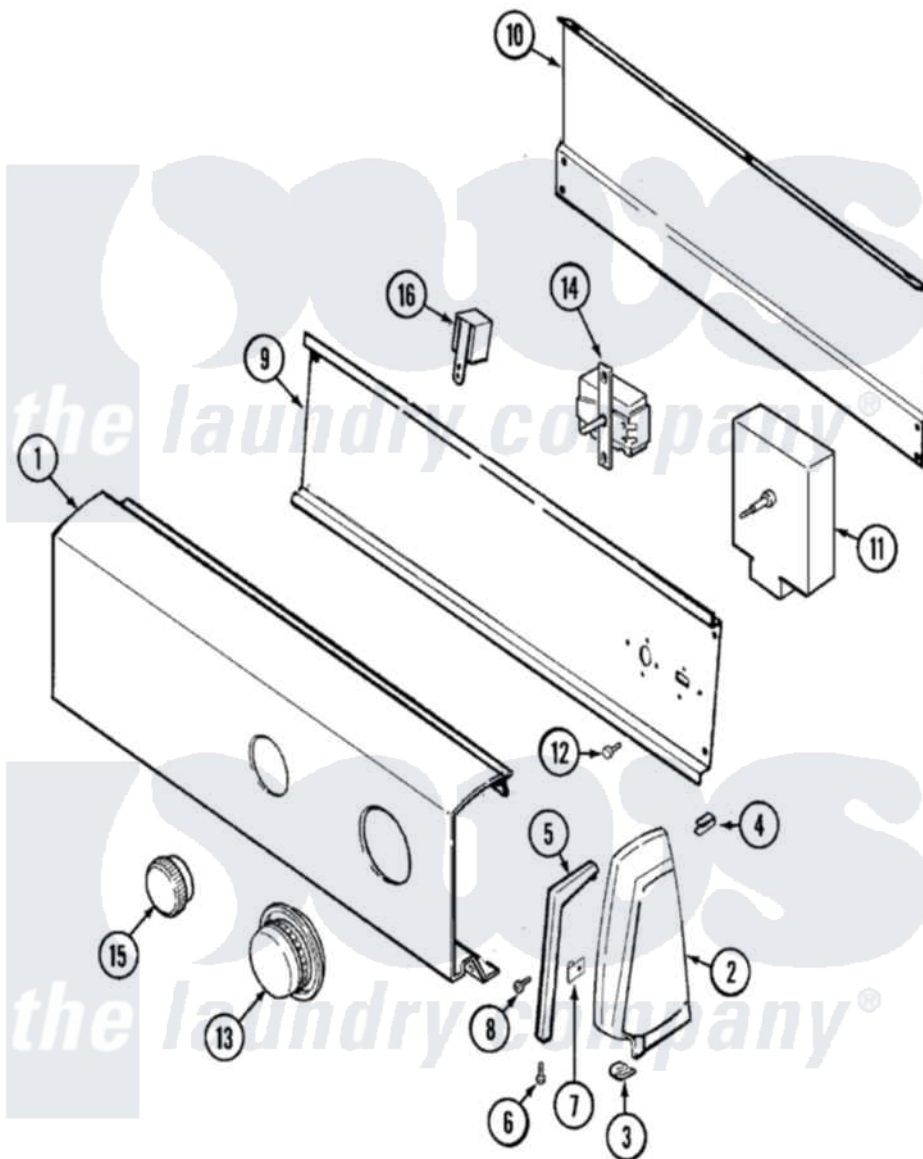

# Norge DEN203A 01 - CONTROL PANEL

Norge Residential Norge DEN203A Dryer Parts Parts Diagram 01 - CONTROL PANEL  
 Click on the part number to view part

Item	Original Part Number	Replaced By	Status	Part Description
1	53-2630		Not Available	PANEL, CONTROL
2	35-2488	<a href="#">21001452</a>		Cap- End
"	<a href="#">25-7702</a>			Speedclip, End Cap To Control Panel
"	35-2487	<a href="#">21001451</a>		Cap- End
"	25-7649	<a href="#">910187</a>		Screw
3	25-7697	<a href="#">25-2219</a>		Screw
"	<a href="#">25-7851</a>			Speedclip, End Cap To Top
4	W10124350		Not Available	NOT REQUIRED PART OR SEE NOTE
"	25-7435	<a href="#">33002917</a>		Screw, No.10-16
5	53-0278		Not Available	TRIM, END CAP (LT)
"	53-0277		Not Available	TRIM, END CAP (RT)
6	<a href="#">25-7760</a>			Screw
7	25-7025	<a href="#">25-7748</a>		Clip
8	25-3092	<a href="#">90767</a>		Screw, 8A X 3/8 HeX Washer Head Tapping

9	31001128	Not Available	SHIELD, CONTROL
"	<a href="#">53-1676</a>		Shield, Control
"	53-2504	<a href="#">31001193</a>	Pad, Shield
10	35-2688	<a href="#">21001460</a>	Shield, Rear
11	63-6743	<a href="#">31001484</a>	Resistor Assembly
"	<a href="#">53-1758</a>		Timer
12	25-7435	<a href="#">33002917</a>	Screw, No.10-16
13	53-2637	<a href="#">31001219</a>	Knob Ski
14	25-3092	<a href="#">90767</a>	Screw, 8A X 3/8 HeX Washer Head Tapping
"	<a href="#">31001129</a>		Switch, Temperature
"	53-0344	Not Available	SWITCH, TEMPERATURE
15	35-4244	<a href="#">21001283</a>	Knob, Selector---Piq
16	25-3092	<a href="#">90767</a>	Screw, 8A X 3/8 HeX Washer Head Tapping
"	<a href="#">53-1639</a>		Buzzer Assembly
NI	<a href="#">31001008</a>		Manual, Use And Care
17	31001033	Not Available	MANUAL, USE & CARE
NI	16002081	Not Available	GUIDE, QUICK REF - NORGE