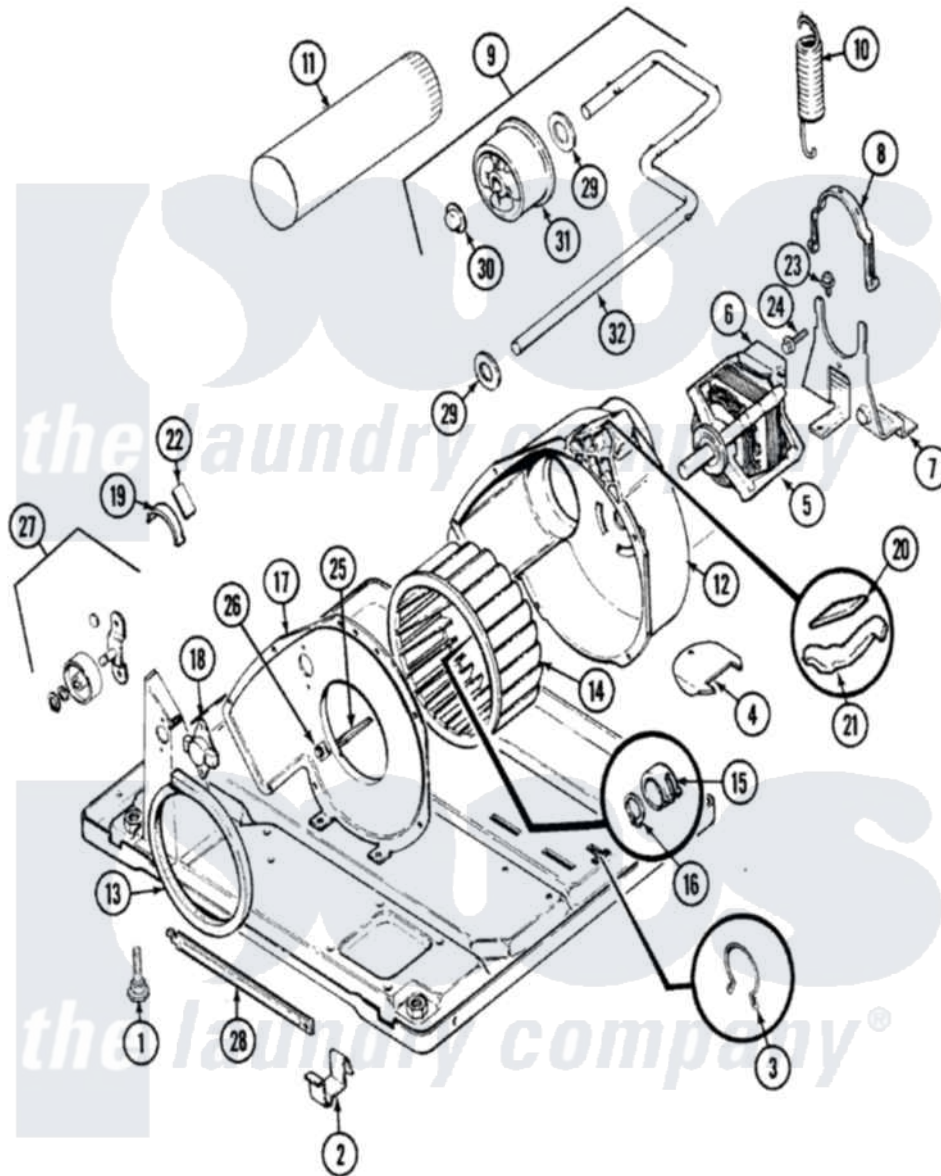

Norge DEN203A 03 - MOTOR & DRIVE

Norge Residential Norge DEN203A Dryer Parts Parts Diagram 03 - MOTOR & DRIVE
 Click on the part number to view part

Item	Original Part Number	Replaced By	Status	Part Description
1	63-5519		Not Available	LEG, LEVELING
2	53-0120			Clip, Front Panel
3	25-7027	16515		Clip
4	25-7741	W10116760		Screw
"	53-1921			Shield, Wiring
5	31001015	W10410996		Motor-Drive
6	53-0693	53-0332		Motor Switch
7	25-7811		Not Available	SCREW
"	53-1932	31001570		Bracket, Motor
8	53-0214	660658		Clamp, Motor Mounting 343481 685441
9	53-2287			Idler Assembly
10	53-2209	31001465		Spring, Idler
11	25-2134	W10116760		Screw
"	53-0134			Duct, Exhaust
12	53-1801			Housing, Blower
13	53-0203	12001324		Duct Kit, Collector

14	31001043		Wheel, Blower
"	53-0106		Blower Wheel
15	25-7823	312967	Clamp, Blower Housing
16	25-7855		Ring, Retaining
17	53-1933		Not Available
"	25-7807	33002917	COVER, BLOWER HOUSING
"	25-7807	33002917	Screw, No.10-16
18	53-0170		Not Available
"	25-2134	W10116760	THERMOSTAT, LO-LIMIT (120/110)
"	53-1107		Screw
"	53-1107		Thermostat, Control
19	LA-1006		Glide Kit, Tumbler
"	53-2273	31001470	Glide, Tumbler
20	53-0724	31001356	Pad, Glide
21	53-2272	31001469	Glide, Tumbler
22	53-1684	31001356	Pad, Glide
23	25-7699		Not Available
24	25-7732	681414	STRAIN RELIEF
"	25-7674		Screw, 10AB X 1/2
"	25-7674		Screw
25	53-1026		Guide, Vane Inlet
26	25-3457		Screw, Sems
27	LA-1008		Rr Roller Kit
"	LA-1007	12002126	Reinforcement Brace/Glide Kit
28	53-1625		Brace, Tumbler Support
29	25-7815		Washer
30	25-7957		Pushnut
31	53-1628	31001344	Pulley, Idler
32	53-2250	53-2287	Idler Assembly