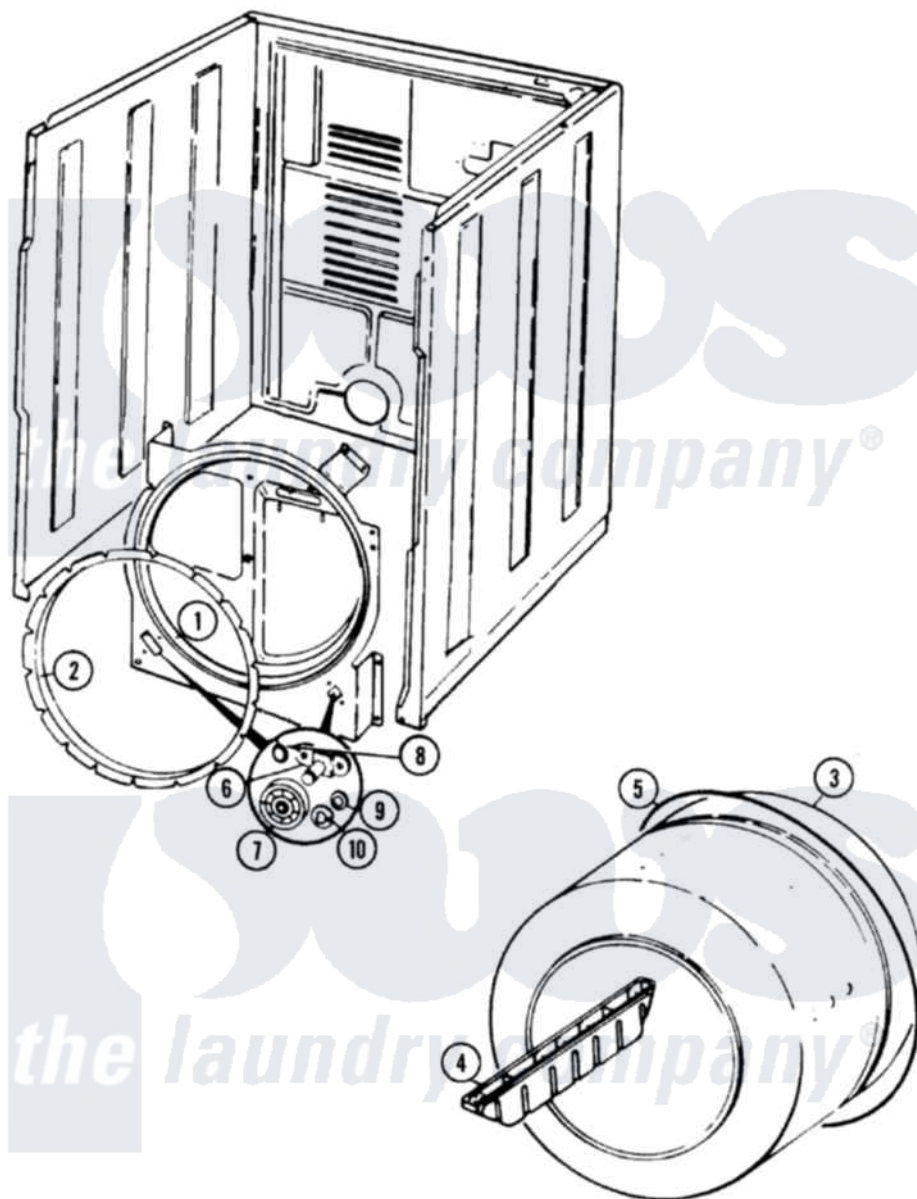

Norge DEN203A 04 - TUMBLER

Norge [Residential Norge DEN203A Dryer Parts](#) Parts Diagram 04 - TUMBLER
 Click on the part number to view part

Item	Original Part Number	Replaced By	Status	Part Description
1	53-1708	LA-1054		Dryer Bulkhead Kit
"	25-7733	681414		Screw, 10AB X 1/2
2	53-0281	31001747		Seal Assembly
3	53-1250			Cylinder
4	53-1249		Not Available	BAFFLE, WHITE
"	25-7759	3196164		Screw
5	31001026	341241		Belt
6	53-0197			Support Assembly-Cylinder Rear
"	25-7101	3351614		Screw, Gearcase Cover Mounting
7	53-1578	31001096		Roller
8	25-7813			Spacer
9	25-7814			Washer
10	LA-1008			Rr Roller Kit
"	25-7854			Ring, Retaining