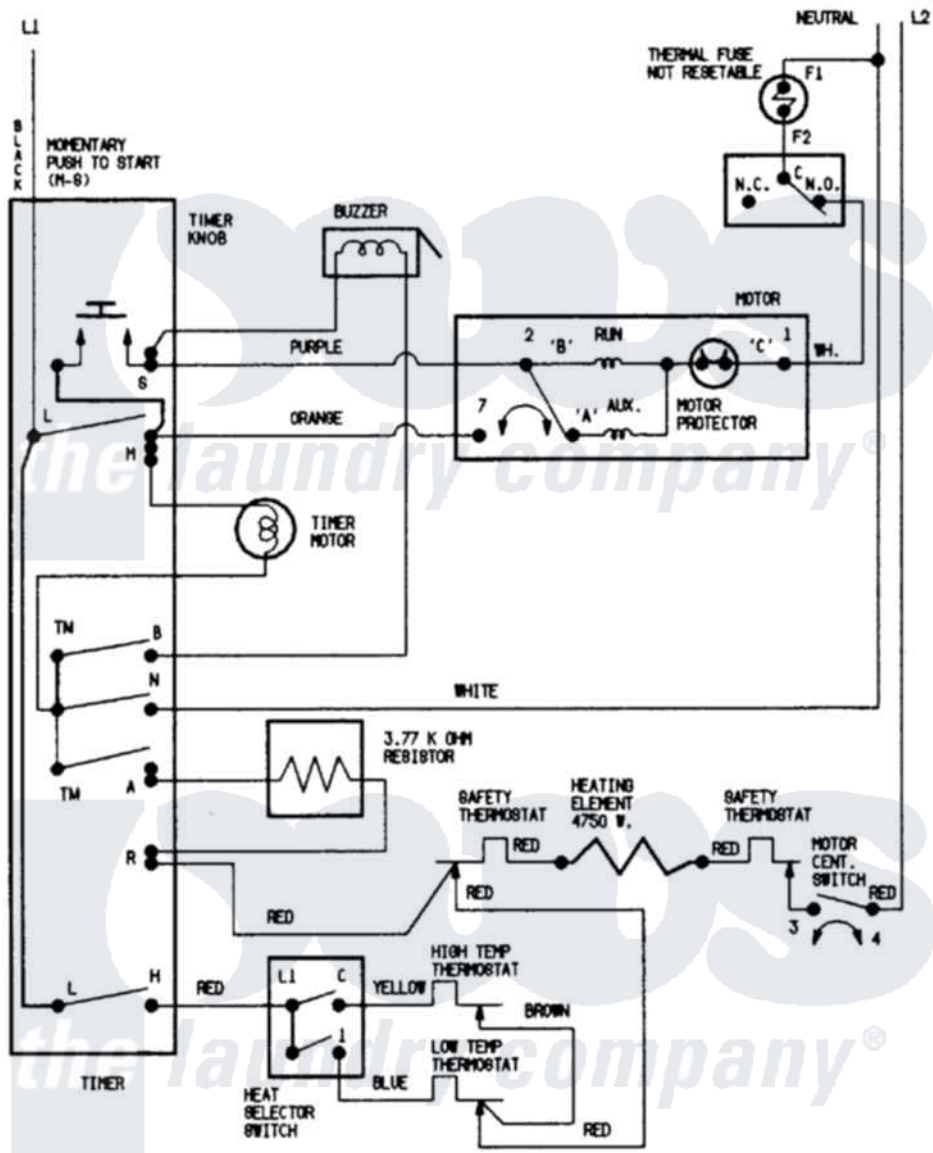

Norge DEN203AC 05 - WIRING INFORMATION

CONNECT DRYER TO 120/240 V.A.C., 60 HZ. INDIVIDUAL BRANCH CIRCUIT PROTECTED BY MAXIMUM 30 A. FUSES. ALWAYS GIVE THE SERIAL & MODEL NUMBERS WHEN WRITING ABOUT THIS DRYER OR ORDERING PARTS

[Norge Residential Norge DEN203AC Dryer Parts](#) Parts Diagram 05 - WIRING INFORMATION
 Click on the part number to view part

Item	Original Part Number	Replaced By	Status	Part Description
NI	15001209		Not Available	WIRING INFORMATION
"	15001200		Not Available	WIRING INFORMATION