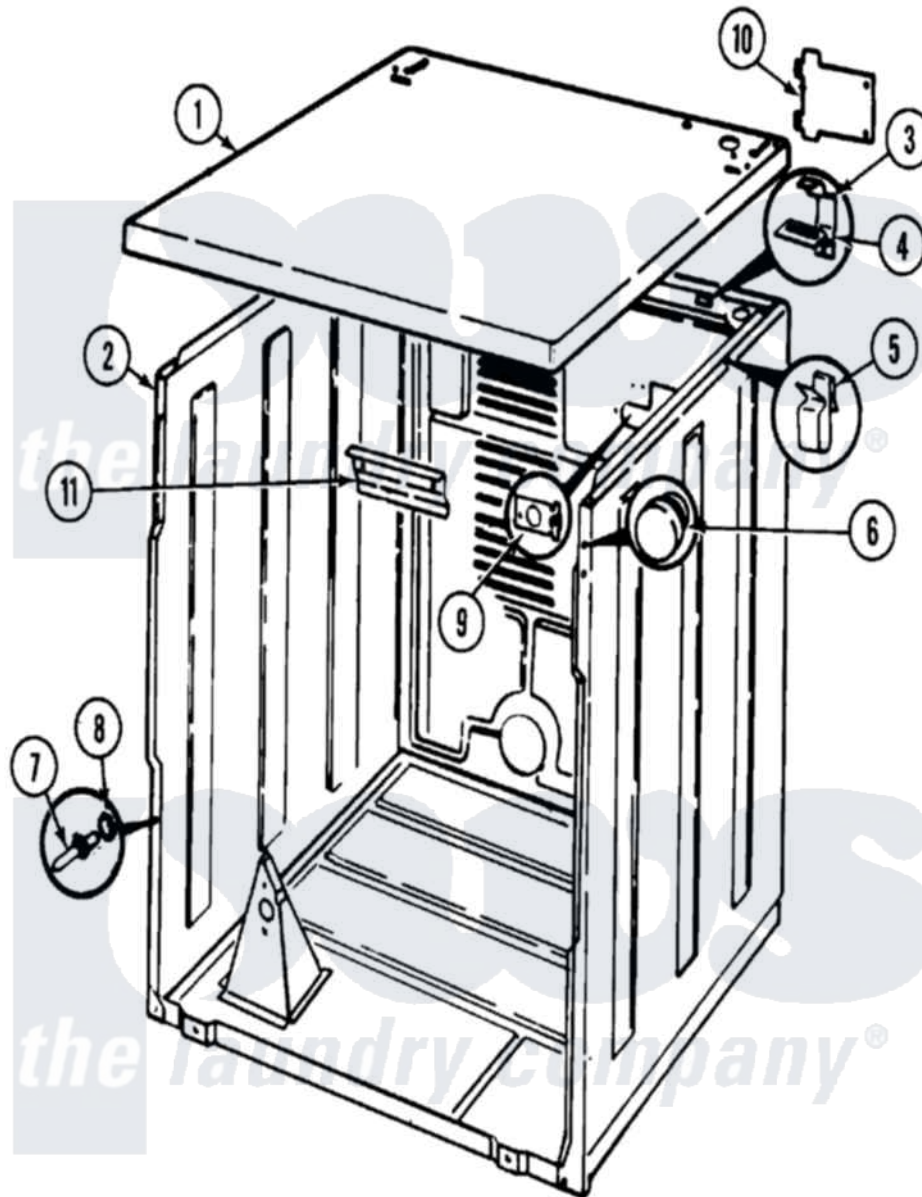

# Norge DEN203W 01 - CABINET

Norge [Residential Norge DEN203W Dryer Parts](#) Parts Diagram 01 - CABINET  
 Click on the part number to view part

Item	Original Part Number	Replaced By	Status	Part Description
1	53-2435		Not Available	TOP, CABINET
2	53-2559	<a href="#">31001714</a>		Cabinet And Base Assembly
3	<a href="#">63-5712</a>			Hinge, Cabinet Top
4	25-3092	<a href="#">90767</a>		Screw, 8A X 3/8 HeX Washer Head Tapping
"	<a href="#">33-0930</a>			Pad, Top Hinge
5	<a href="#">25-3034</a>			Clip, Wiring
6	<a href="#">33-2653</a>			Bumper, Cabinet
7	<a href="#">53-0643</a>			Pin, Locator
8	<a href="#">53-0200</a>			Sleeve, Locator Pin
"	25-0224	<a href="#">3400029</a>		Nut, Adapter Plate
9	25-7828	<a href="#">489483</a>		Screw 10-32 X 1/2
"	53-0135		Not Available	SUPPORT, POWER CORD
10	25-7857	<a href="#">90767</a>		Screw, 8A X 3/8 HeX Washer Head Tapping
"	<a href="#">53-0284</a>			Cover, Terminal
11	<a href="#">25-3457</a>			Screw, Sems