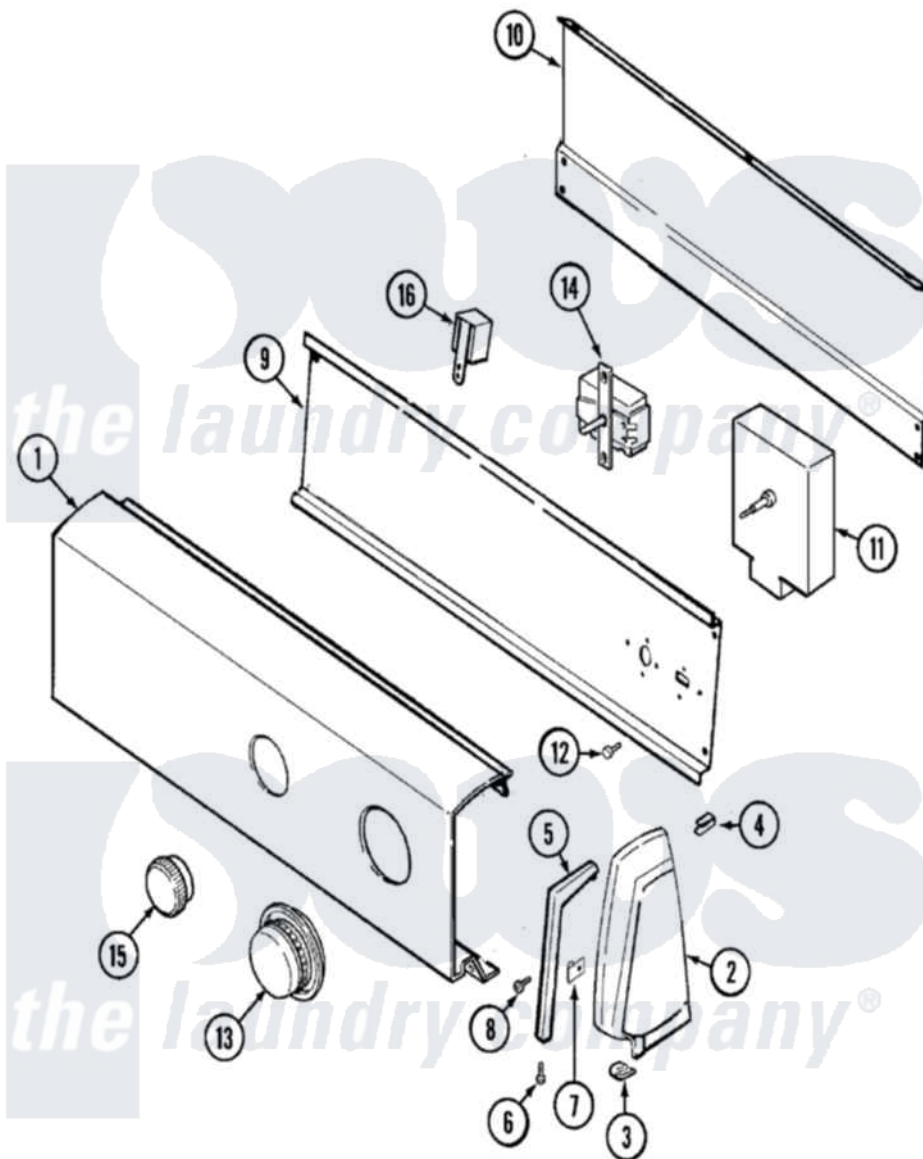

Norge DEN203W 02 - CONTROL PANEL

Norge Residential Norge DEN203W Dryer Parts Parts Diagram 02 - CONTROL PANEL
 Click on the part number to view part

Item	Original Part Number	Replaced By	Status	Part Description
1	53-2630		Not Available	PANEL, CONTROL
2	35-2488	21001452		Cap- End
"	25-7702			Speedclip, End Cap To Control Panel
"	35-2487	21001451		Cap- End
"	25-7649	910187		Screw
3	25-7697	25-2219		Screw
"	25-7851			Speedclip, End Cap To Top
4	W10124350		Not Available	NOT REQUIRED PART OR SEE NOTE
"	25-7435	33002917		Screw, No.10-16
5	53-0278		Not Available	TRIM, END CAP (LT)
"	53-0277		Not Available	TRIM, END CAP (RT)
6	25-7760			Screw
7	25-7025	25-7748		Clip
8	25-3092	90767		Screw, 8A X 3/8 HeX Washer Head Tapping

9	31001128	Not Available	SHIELD, CONTROL
"	53-1676		Shield, Control
"	53-2504	31001193	Pad, Shield
10	35-2688	21001460	Shield, Rear
11	63-6743	31001484	Resistor Assembly
"	53-1758		Timer
12	25-7435	33002917	Screw, No.10-16
13	53-2637	31001219	Knob Ski
14	25-3092	90767	Screw, 8A X 3/8 HeX Washer Head Tapping
"	31001129		Switch, Temperature
"	53-0344	Not Available	SWITCH, TEMPERATURE
15	35-4244	21001283	Knob, Selector---Piq
16	25-3092	90767	Screw, 8A X 3/8 HeX Washer Head Tapping
"	53-1639		Buzzer Assembly
NI	31001008		Manual, Use And Care
17	31001033	Not Available	MANUAL, USE & CARE
NI	16002081	Not Available	GUIDE, QUICK REF - NORGE