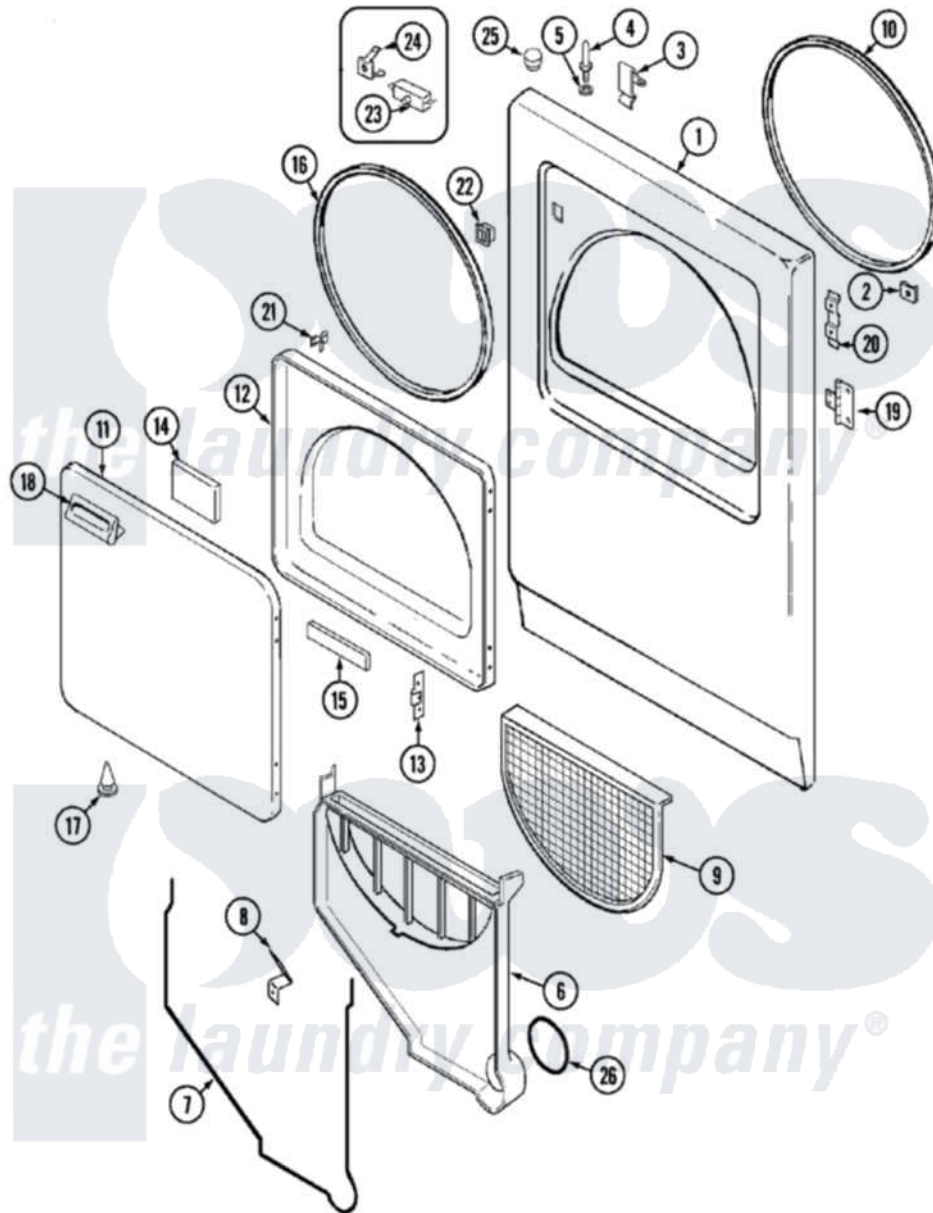

# Norge DEN203W 03 - DOOR

Norge Residential Norge DEN203W Dryer Parts Parts Diagram 03 - DOOR  
 Click on the part number to view part

Item	Original Part Number	Replaced By	Status	Part Description
1	53-0726	<a href="#">31001771</a>		Panel, Front
2	25-7817		Not Available	CLIP, U-TYPE
"	25-7820	<a href="#">489478</a>		Screw, 8 X 1/2
"	25-7820	<a href="#">489478</a>		Screw, 8 X 1/2
3	<a href="#">25-7220</a>			Clip, Cabinet Top
4	<a href="#">53-0643</a>			Pin, Locator
5	<a href="#">53-0200</a>			Sleeve, Locator Pin
"	25-0224	<a href="#">3400029</a>		Nut, Adapter Plate
6	25-7810	<a href="#">415013-35</a>		Screw
"	53-1299	<a href="#">12001324</a>		Duct Kit, Collector
7	<a href="#">53-0204</a>			Seal
8	<a href="#">53-0123</a>			Clip
9	<a href="#">53-0918</a>			Filter, Lint
10	53-0281	<a href="#">31001747</a>		Seal Assembly
11	<a href="#">53-0154</a>			Panel, Outer Door
12	53-0912		Not Available	PANEL, INNER DOOR (WHT)

13	<a href="#">53-0119</a>		Clip, Hinge
14	<a href="#">53-1490</a>		Door Pad
15	<a href="#">53-1491</a>		Door Pad
16	25-7770	<a href="#">3196169</a>	Screw, Element
"	53-0648	<a href="#">31001529</a>	Seal, Door
17	<a href="#">25-7889</a>		Plug Button
18	25-7810	<a href="#">415013-35</a>	Screw
"	31001115	<a href="#">31001482</a>	Handle, Door
"	53-0928	<a href="#">53-0927</a>	Handle, Door
"	<a href="#">53-0927</a>		Handle, Door
19	<a href="#">53-1492</a>		Hinge, Dryer Door
"	<a href="#">25-7809</a>		Screw, No.6-20 1/2 Flthd Torx
20	53-0121	Not Available	TWIN NUT
21	53-2364	<a href="#">LA-1003</a>	Door Catch Kit
"	<a href="#">LA-1003</a>		Door Catch Kit
22	53-0187	<a href="#">LA-1003</a>	Door Catch Kit
"	25-7828	<a href="#">489483</a>	Screw 10-32 X 1/2
23	<a href="#">53-0148</a>		Switch, Door
"	<a href="#">LA-1005</a>		Switch Kit
24	63-5990	<a href="#">31001319</a>	Clip, Switch
25	<a href="#">33-2653</a>		Bumper, Cabinet
26	53-0203	<a href="#">12001324</a>	Duct Kit, Collector