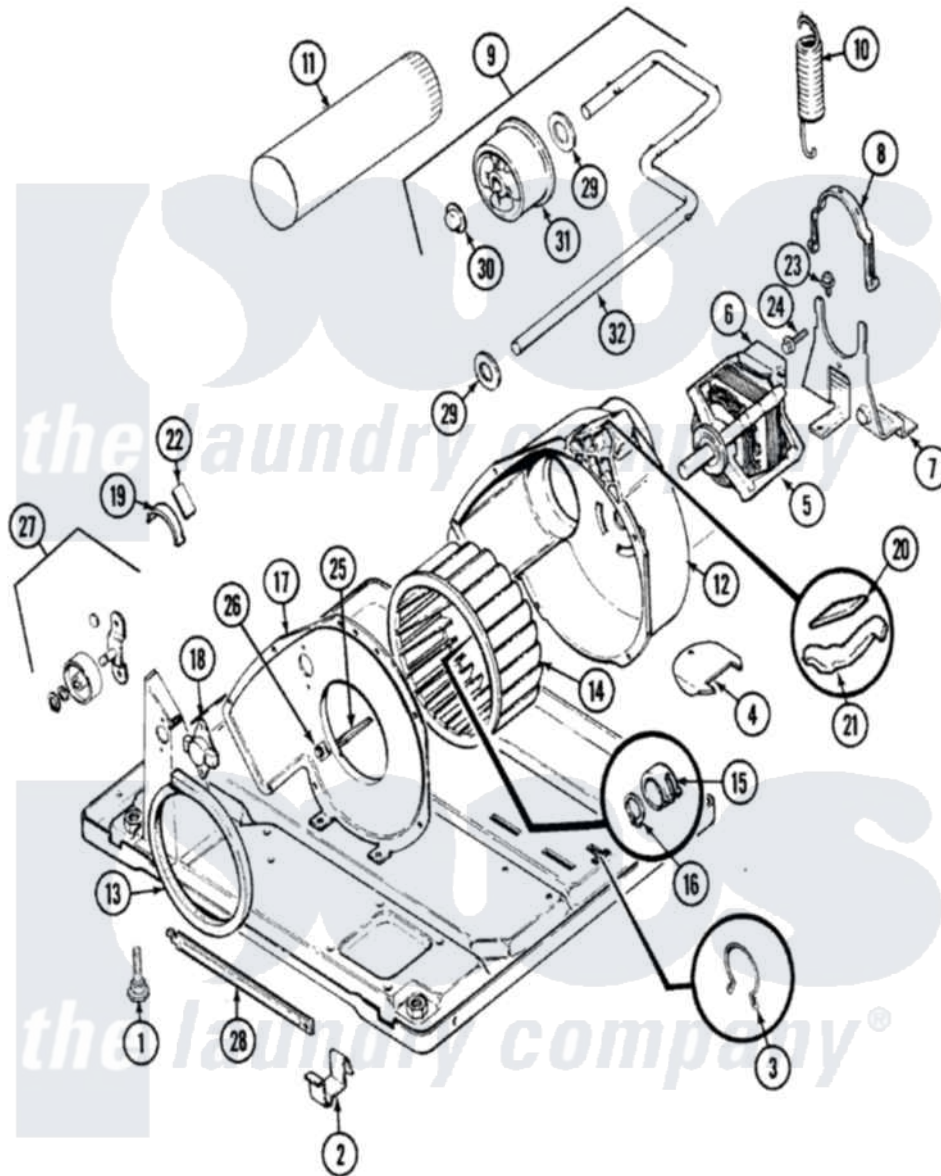

Norge DEN203W 05 - MOTOR & DRIVE

Norge Residential Norge DEN203W Dryer Parts Parts Diagram 05 - MOTOR & DRIVE
 Click on the part number to view part

Item	Original Part Number	Replaced By	Status	Part Description
1	63-5519		Not Available	LEG, LEVELING
2	53-0120			Clip, Front Panel
3	25-7027	16515		Clip
4	25-7741	W10116760		Screw
"	53-1921			Shield, Wiring
5	31001015	W10410996		Motor-Drive
6	53-0693	53-0332		Motor Switch
7	25-7811		Not Available	SCREW
"	53-1932	31001570		Bracket, Motor
8	53-0214	660658		Clamp, Motor Mounting 343481 685441
9	53-2287			Idler Assembly
10	53-2209	31001465		Spring, Idler
11	25-2134	W10116760		Screw
"	53-0134			Duct, Exhaust
12	53-1801			Housing, Blower
13	53-0203	12001324		Duct Kit, Collector

14	31001043		Wheel, Blower
"	53-0106		Blower Wheel
15	25-7823	312967	Clamp, Blower Housing
16	25-7855		Ring, Retaining
17	53-1933		Not Available
			COVER, BLOWER HOUSING
"	25-7807	33002917	Screw, No.10-16
18	53-0170		Not Available
			THERMOSTAT, LO-LIMIT (120/110)
"	25-2134	W10116760	Screw
"	53-1107		Thermostat, Control
19	LA-1006		Glide Kit, Tumbler
"	53-2273	31001470	Glide, Tumbler
20	53-0724	31001356	Pad, Glide
21	53-2272	31001469	Glide, Tumbler
22	53-1684	31001356	Pad, Glide
23	25-7699		Not Available
			STRAIN RELIEF
24	25-7732	681414	Screw, 10AB X 1/2
"	25-7674		Screw
25	53-1026		Guide, Vane Inlet
26	25-3457		Screw, Sems
27	LA-1008		Rr Roller Kit
"	LA-1007	12002126	Reinforcement Brace/Glide Kit
28	53-1625		Brace, Tumbler Support
29	25-7815		Washer
30	25-7957		Pushnut
31	53-1628	31001344	Pulley, Idler
32	53-2250	53-2287	Idler Assembly