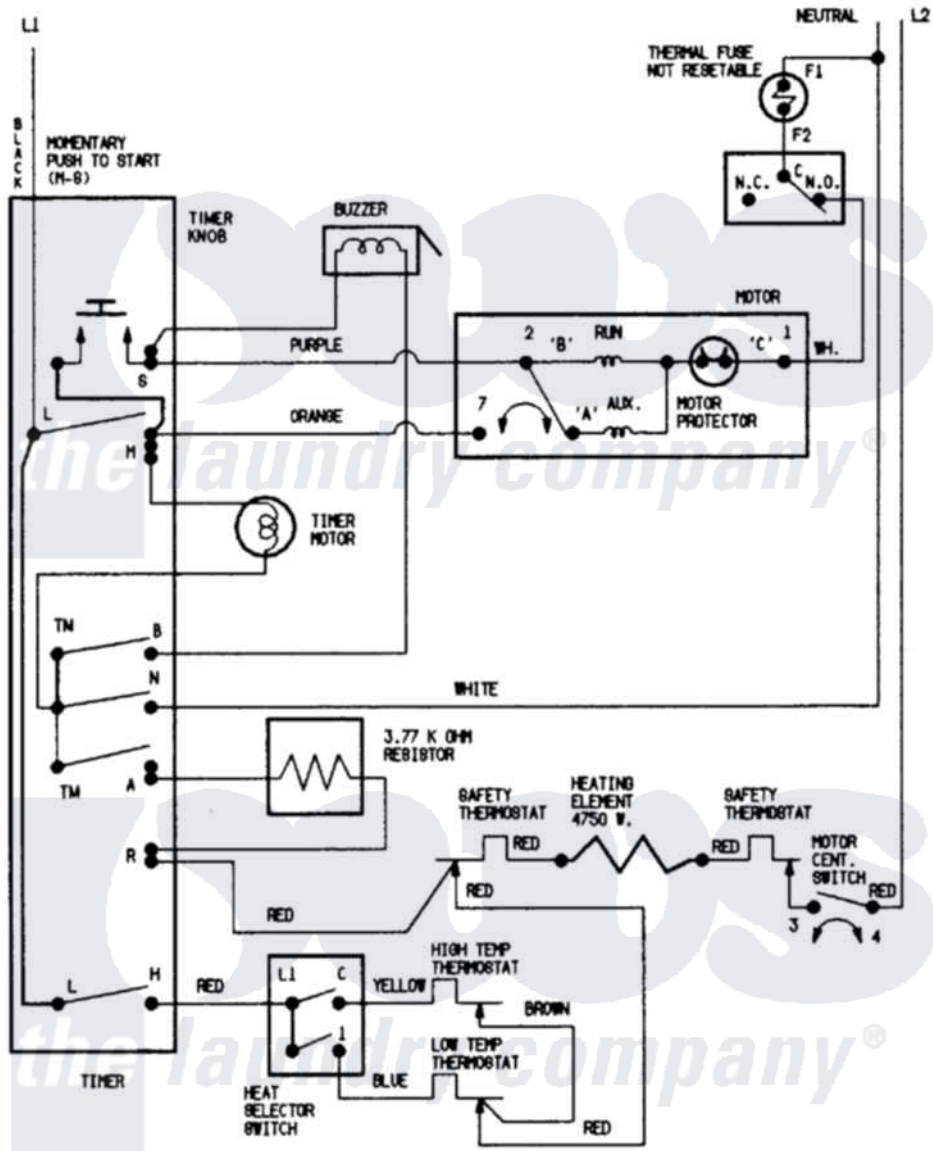

Norge DEN203WC 07 - WIRING INFORMATION

CONNECT DRYER TO 120/240 V.A.C., 60 HZ. INDIVIDUAL BRANCH CIRCUIT PROTECTED BY MAXIMUM 30 A. FUSES. ALWAYS GIVE THE SERIAL & MODEL NUMBERS WHEN WRITING ABOUT THIS DRYER OR ORDERING PARTS

[Norge Residential Norge DEN203WC Dryer Parts Parts Diagram 07 - WIRING INFORMATION](#)
 Click on the part number to view part

Item	Original Part Number	Replaced By	Status	Part Description
NI	15001209		Not Available	WIRING INFORMATION
"	15001200		Not Available	WIRING INFORMATION