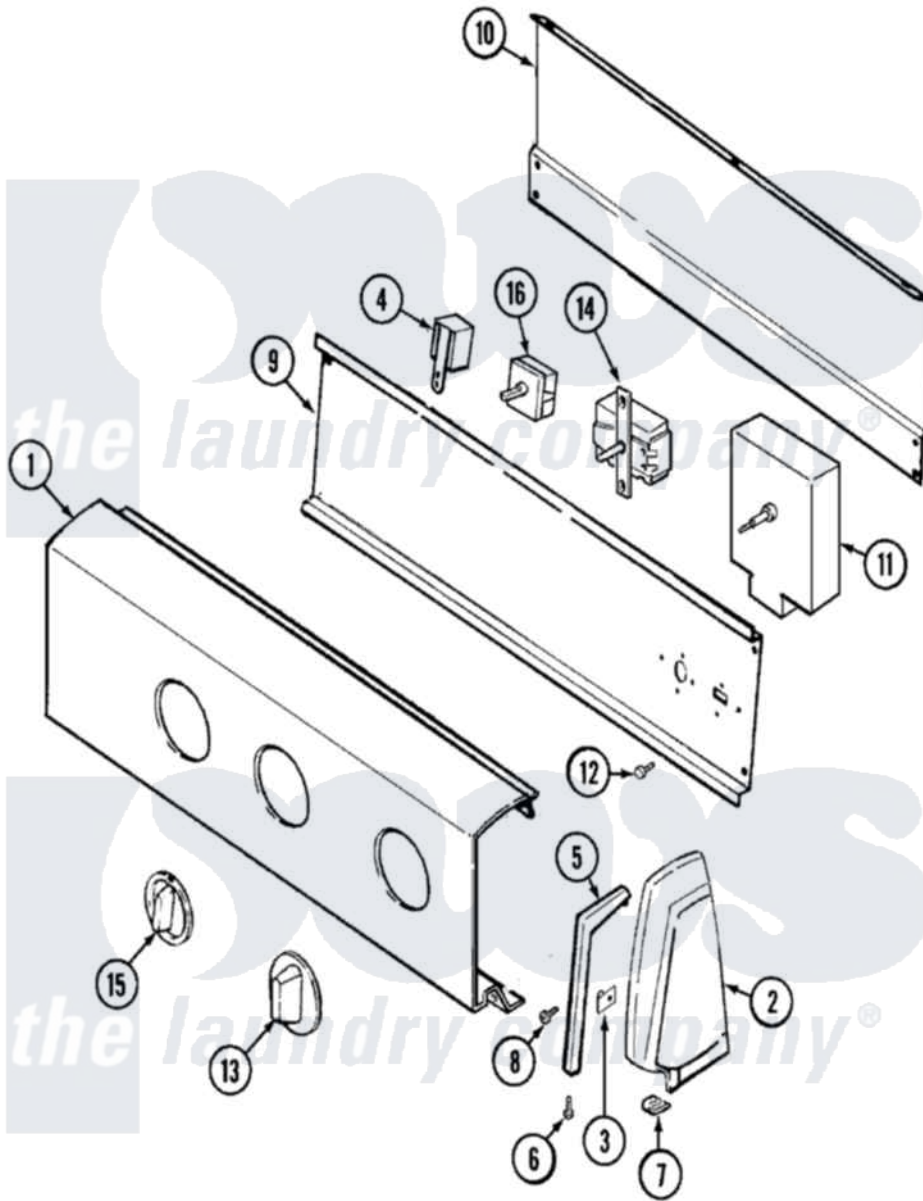

Norge DEN204A 02 - CONTROL PANEL

Norge Residential Norge DEN204A Dryer Parts Parts Diagram 02 - CONTROL PANEL
 Click on the part number to view part

Item	Original Part Number	Replaced By	Status	Part Description
1	31001023		Not Available	PANEL, CONTROL
2	25-3092	90767		Screw, 8A X 3/8 HeX Washer Head Tapping
"	35-2488	21001452		Cap- End
"	35-2487	21001451		Cap- End
3	25-7702			Speedclip, End Cap To Control Panel
4	53-1639			Buzzer Assembly
"	25-3092	90767		Screw, 8A X 3/8 HeX Washer Head Tapping
5	53-0277		Not Available	TRIM, END CAP (RT)
"	53-0278		Not Available	TRIM, END CAP (LT)
6	25-7760			Screw
7	25-7851			Speedclip, End Cap To Top
8	25-7649	910187		Screw
9	53-2504	31001193		Pad, Shield
"	53-1676			Shield, Control

"	31001128		Not Available	SHIELD, CONTROL
10	35-2688	21001460		Shield, Rear
11	63-6743	31001484		Resistor Assembly
"	53-1816		Not Available	TIMER
12	25-7435	33002917		Screw, No.10-16
13	53-2637	31001219		Knob Ski
14	25-3092	90767		Screw, 8A X 3/8 HeX Washer Head Tapping
"	31001129			Switch, Temperature
"	53-0344		Not Available	SWITCH, TEMPERATURE
15	35-4244	21001283		Knob, Selector---Piq
16	25-3092	90767		Screw, 8A X 3/8 HeX Washer Head Tapping
"	53-0346	53-1263		Rotary Switch
"	31001190			Switch, Two Position Rotary
NI	31001008			Manual, Use And Care
17	31001035		Not Available	MANUAL, USE & CARE
"	16002081		Not Available	GUIDE, QUICK REF - NORGE