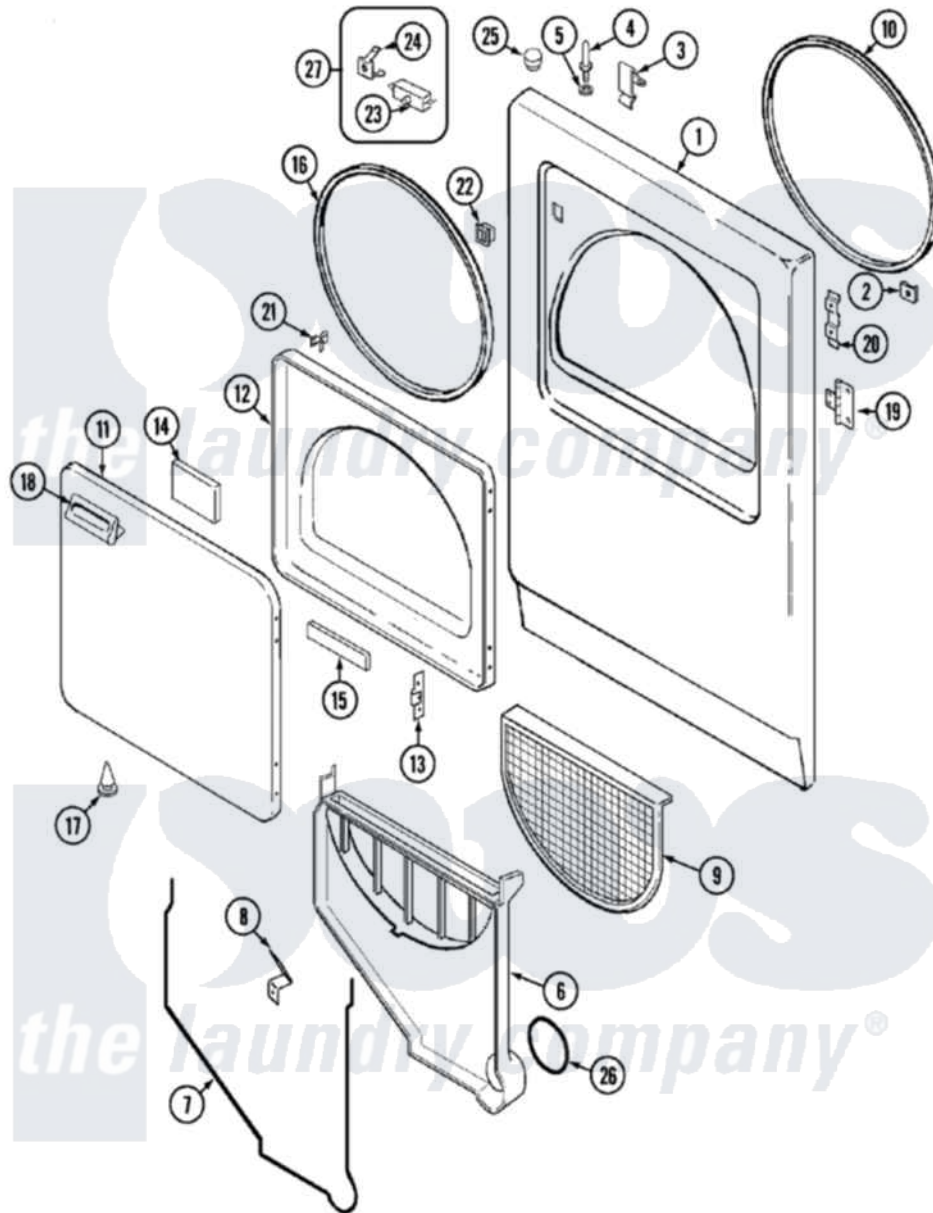

Norge DEN204A 03 - DOOR

Norge Residential Norge DEN204A Dryer Parts Parts Diagram 03 - DOOR
 Click on the part number to view part

Item	Original Part Number	Replaced By	Status	Part Description
1	53-0726-24		Not Available	PANEL, FRONT (ALM)-ELECTRIC
2	25-7820	489478		Screw, 8 X 1/2
"	25-7817		Not Available	CLIP, U-TYPE
3	25-7220			Clip, Cabinet Top
4	53-0643			Pin, Locator
5	25-0224	3400029		Nut, Adapter Plate
"	53-0200			Sleeve, Locator Pin
6	25-7810	415013-35		Screw
"	53-1299	12001324		Duct Kit, Collector
7	53-0204			Seal
8	53-0123			Clip
9	53-0918			Filter, Lint
10	53-0281	31001747		Seal Assembly
11	53-0154-24			Panel, Outer Door
"	25-7770	3196169		Screw, Element
12	53-0912		Not Available	PANEL, INNER DOOR (WHT)

13	53-0119		Clip, Hinge
14	53-1490		Door Pad
15	53-1491		Door Pad
16	53-0648	31001529	Seal, Door
17	25-7889		Plug Button
18	53-0928	53-0927	Handle, Door
"	31001115	31001482	Handle, Door
"	25-7810	415013-35	Screw
19	53-1492		Hinge, Dryer Door
"	25-7809		Screw, No.6-20 1/2 Flthd Torx
20	53-0121	Not Available	TWIN NUT
21	LA-1003		Door Catch Kit
"	53-2364	LA-1003	Door Catch Kit
22	53-0187	LA-1003	Door Catch Kit
23	53-0148		Switch, Door
24	63-5990	31001319	Clip, Switch
25	33-2653		Bumper, Cabinet
26	53-0203	12001324	Duct Kit, Collector
27	LA-1005		Switch Kit