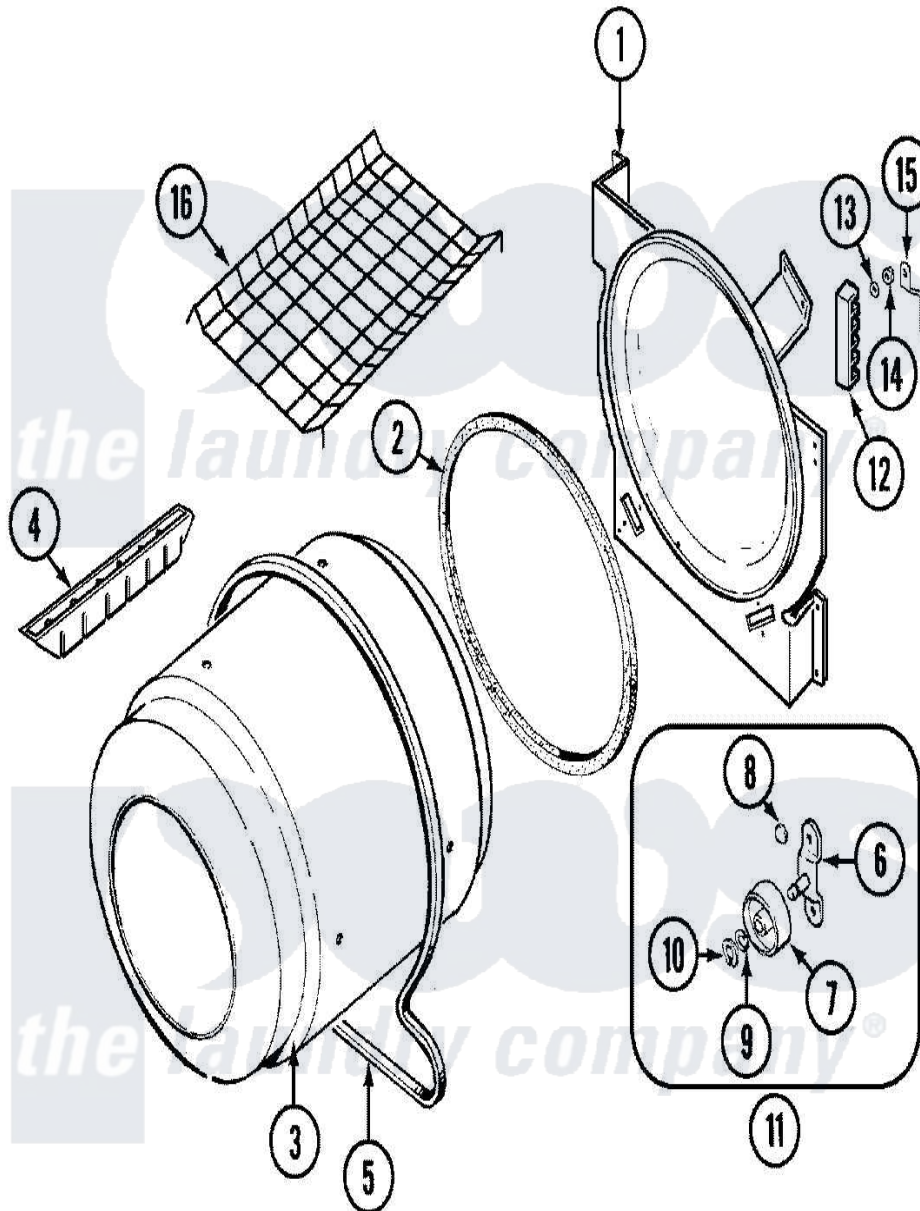

Norge DEN204A 06 - TUMBLER

Norgo [Residential Norgo DEN204A Dryer Parts](#) Parts Diagram 06 - TUMBLER
 Click on the part number to view part

Item	Original Part Number	Replaced By	Status	Part Description
1	53-1708	LA-1054		Dryer Bulkhead Kit
"	25-7733	681414		Screw, 10AB X 1/2
2	53-0281	31001747		Seal Assembly
3	53-1250			Cylinder
4	53-1249		Not Available	BAFFLE, WHITE
"	25-7759	3196164		Screw
5	31001026	341241		Belt
6	25-7101	3351614		Screw, Gearcase Cover Mounting
"	53-0197			Support Assembly-Cylinder Rear
7	53-1578	31001096		Roller
8	25-7813			Spacer
9	25-7814			Washer
10	25-7854			Ring, Retaining
11	LA-1008			Rr Roller Kit
12	53-1518			Block, Terminal

"	25-7952	3400074	Screw
13	25-3122		Washer, Flat
14	25-0027	112432	Nut
"	25-7808	21001837	Nut, Lock W/Nylon Insert
15	53-0965		Not Available STRAP, GROUND
16	53-0772	21001495	Rack, Drying