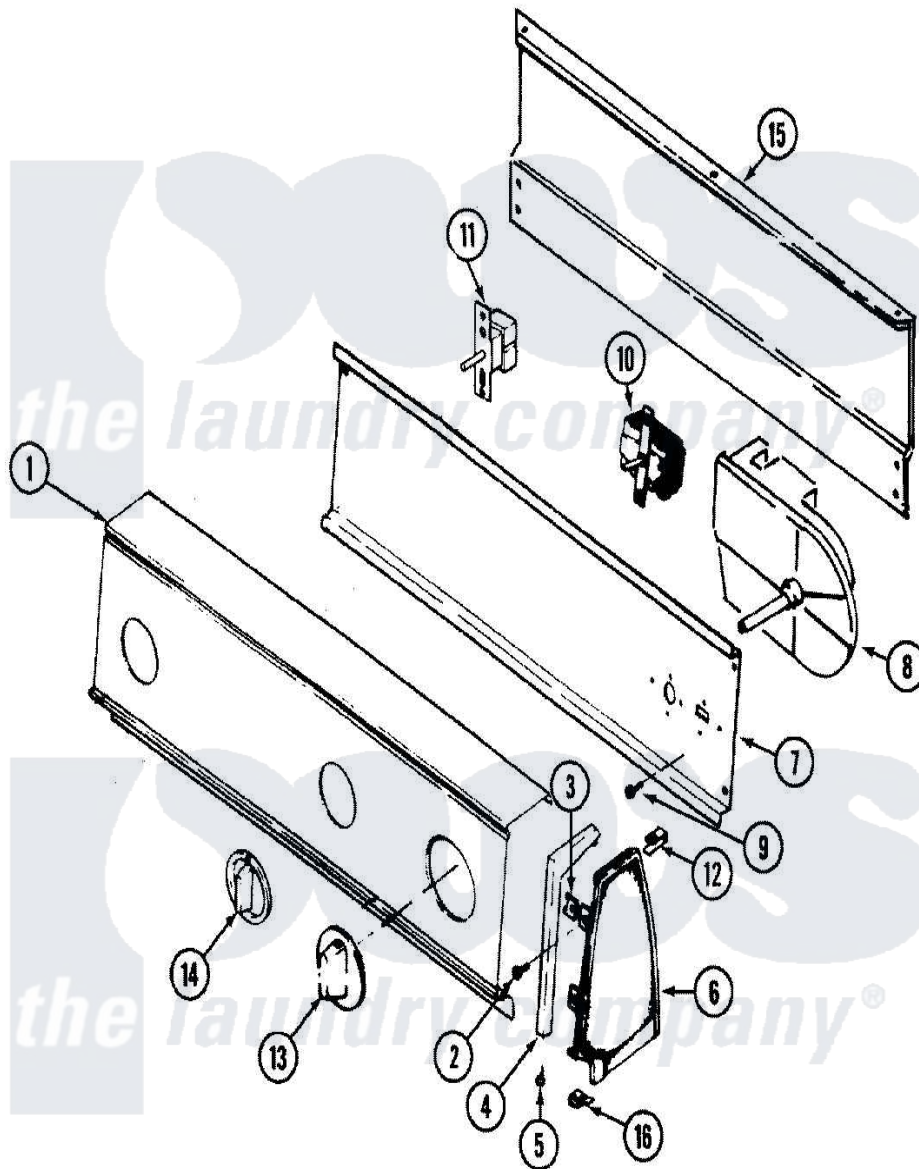

Norge DEN204KV 02 - CONTROL PANEL (DEN204KV)

Norge Residential Norge DEN204KV Dryer Parts Parts Diagram 02 - CONTROL PANEL (DEN204KV)
 Click on the part number to view part

Item	Original Part Number	Replaced By	Status	Part Description
1	31001012		Not Available	PANEL, CONTROL
"	25-3457			Screw, Sems
2	25-7793			Screw
3	25-7702			Speedclip, End Cap To Control Panel
4	53-0278		Not Available	TRIM, END CAP (LT)
"	53-0277		Not Available	TRIM, END CAP (RT)
5	25-7760			Screw
6	35-2669		Not Available	CAP, END (LT)(WHT)
"	35-2668	21001453		Cap- End
7	53-2504	31001193		Pad, Shield
"	53-1676			Shield, Control
"	25-3092	90767		Screw, 8A X 3/8 HeX Washer Head Tapping
"	31001128		Not Available	SHIELD, CONTROL
8	31001027		Not Available	TIMER
"	31001069	31001514		Resistor Assembly

9	25-7435	33002917	Screw, No.10-16
10	31001129		Switch, Temperature
"	53-0344	Not Available	SWITCH, TEMPERATURE
11	53-0346	53-1263	Rotary Switch
"	25-3092	90767	Screw, 8A X 3/8 HeX Washer Head Tapping
"	31001190		Switch, Two Position Rotary
12	25-7852		Speedclip, Rr Shld To End Cap
13	53-2638	Not Available	KNOB & SKIRT ASSY (WHT)
14	35-2940	21001239	Knob, Selector
15	25-3457		Screw, Sems
"	25-3092	90767	Screw, 8A X 3/8 HeX Washer Head Tapping
"	35-2688	21001460	Shield, Rear
16	25-7851		Speedclip, End Cap To Top
"	25-2219		Screw
NI	31001034	Not Available	MANUAL, USE & CARE
17	31001008		Manual, Use And Care
NI	16002081	Not Available	GUIDE, QUICK REF - NORGE