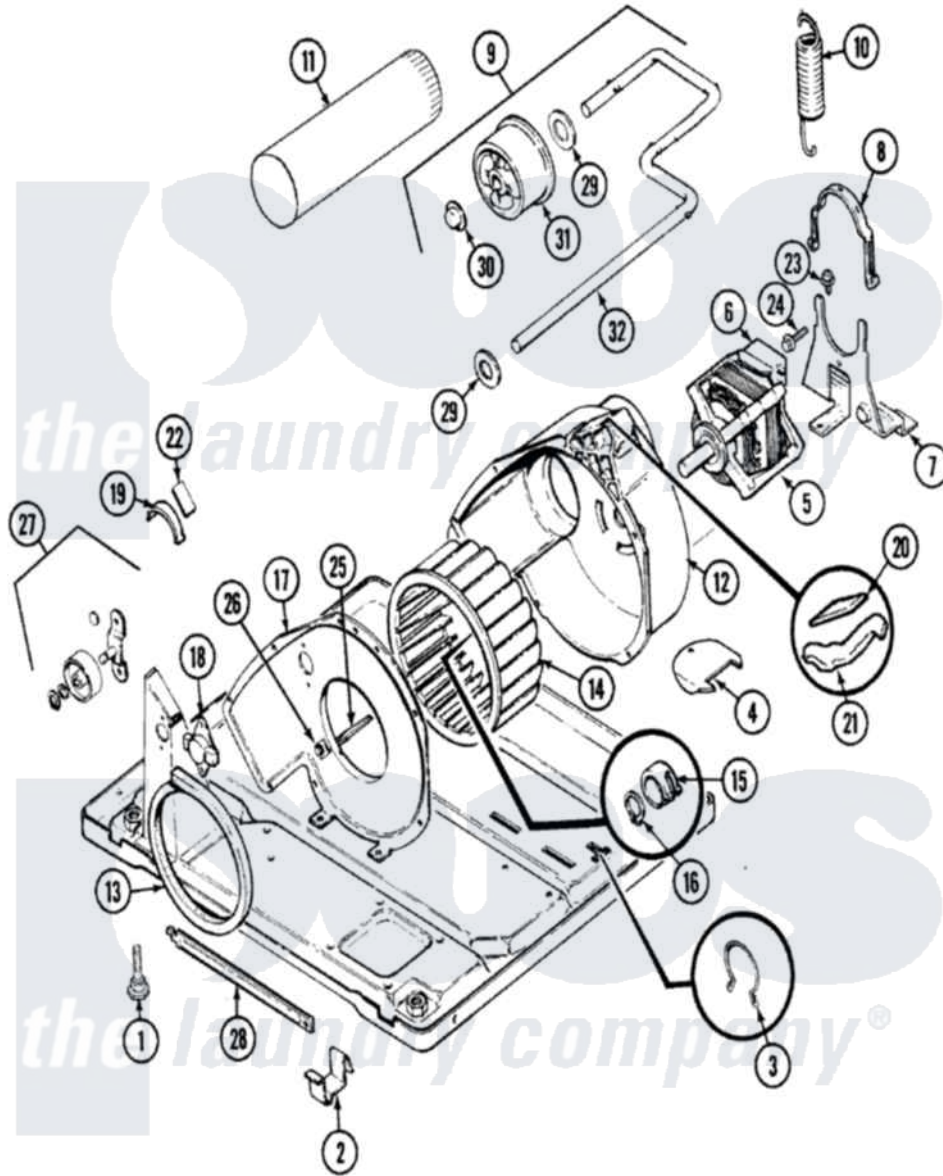

# Norge DEN204KV 05 - MOTOR & DRIVE (DEN204KV)

Norge Residential Norge DEN204KV Dryer Parts Parts Diagram 05 - MOTOR & DRIVE (DEN204KV)  
 Click on the part number to view part

Item	Original Part Number	Replaced By	Status	Part Description
1	63-5519		Not Available	LEG, LEVELING
2	<a href="#">53-0120</a>			Clip, Front Panel
3	25-7027	<a href="#">16515</a>		Clip
4	25-7741	<a href="#">W10116760</a>		Screw
"	<a href="#">53-1921</a>			Shield, Wiring
5	<a href="#">31001016</a>			Motor
6	53-0693	<a href="#">53-0332</a>		Motor Switch
7	25-7811		Not Available	SCREW
"	53-1932	<a href="#">31001570</a>		Bracket, Motor
8	53-0214	<a href="#">660658</a>		Clamp, Motor Mounting 343481 685441
9	<a href="#">53-2287</a>			Idler Assembly
10	53-2209	<a href="#">31001465</a>		Spring, Idler
11	25-2134	<a href="#">W10116760</a>		Screw
"	<a href="#">53-0134</a>			Duct, Exhaust
12	<a href="#">53-1801</a>			Housing, Blower
13	53-0203	<a href="#">12001324</a>		Duct Kit, Collector